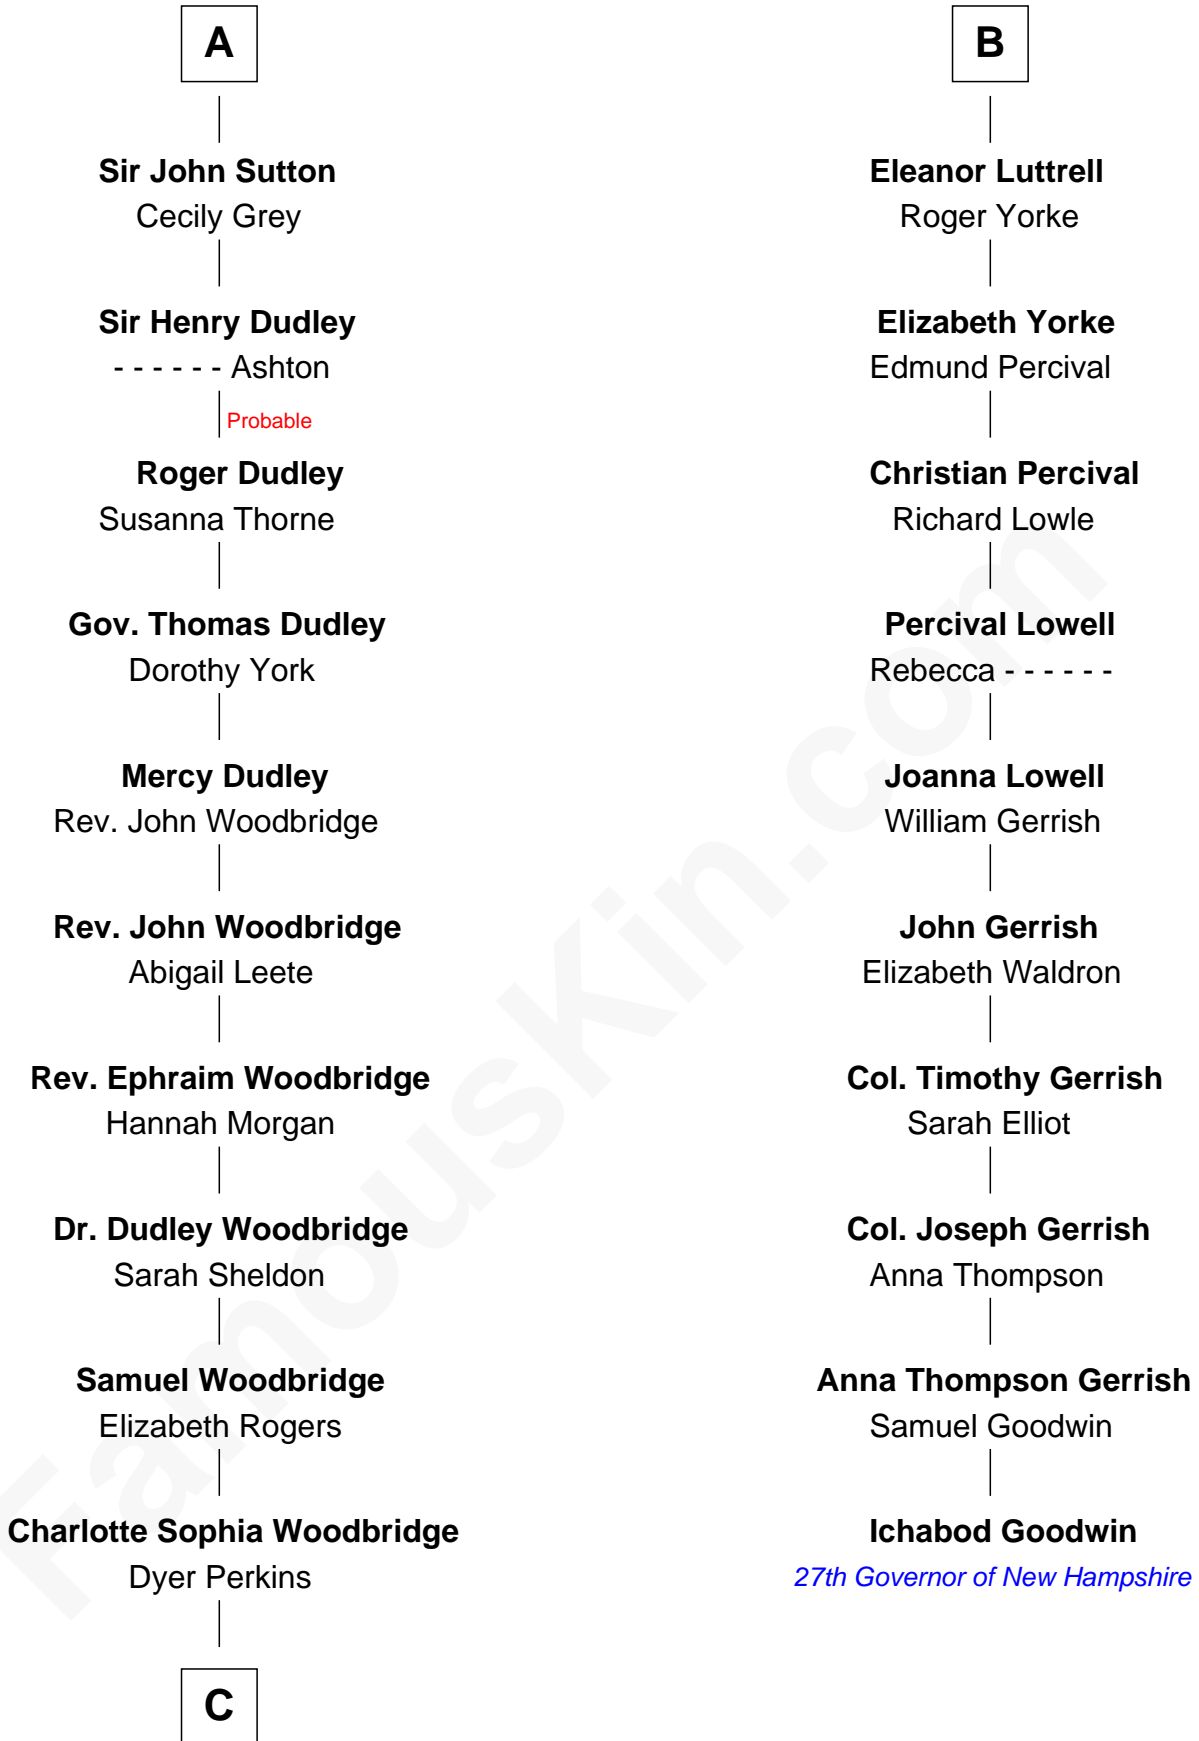

FamousKin.com
Relationship Chart of
Humphrey Bogart
Movie Actor

16th cousin 4 times removed of
Ichabod Goodwin
27th Governor of New Hampshire

C

Elizabeth Rogers Perkins

Harvey Humphrey

John Perkins Humphrey

Frances Dewey Churchill

Maud Humphrey

Dr. Belmont Deforest Bogart

Humphrey Bogart

Movie Actor

FamousKin.com