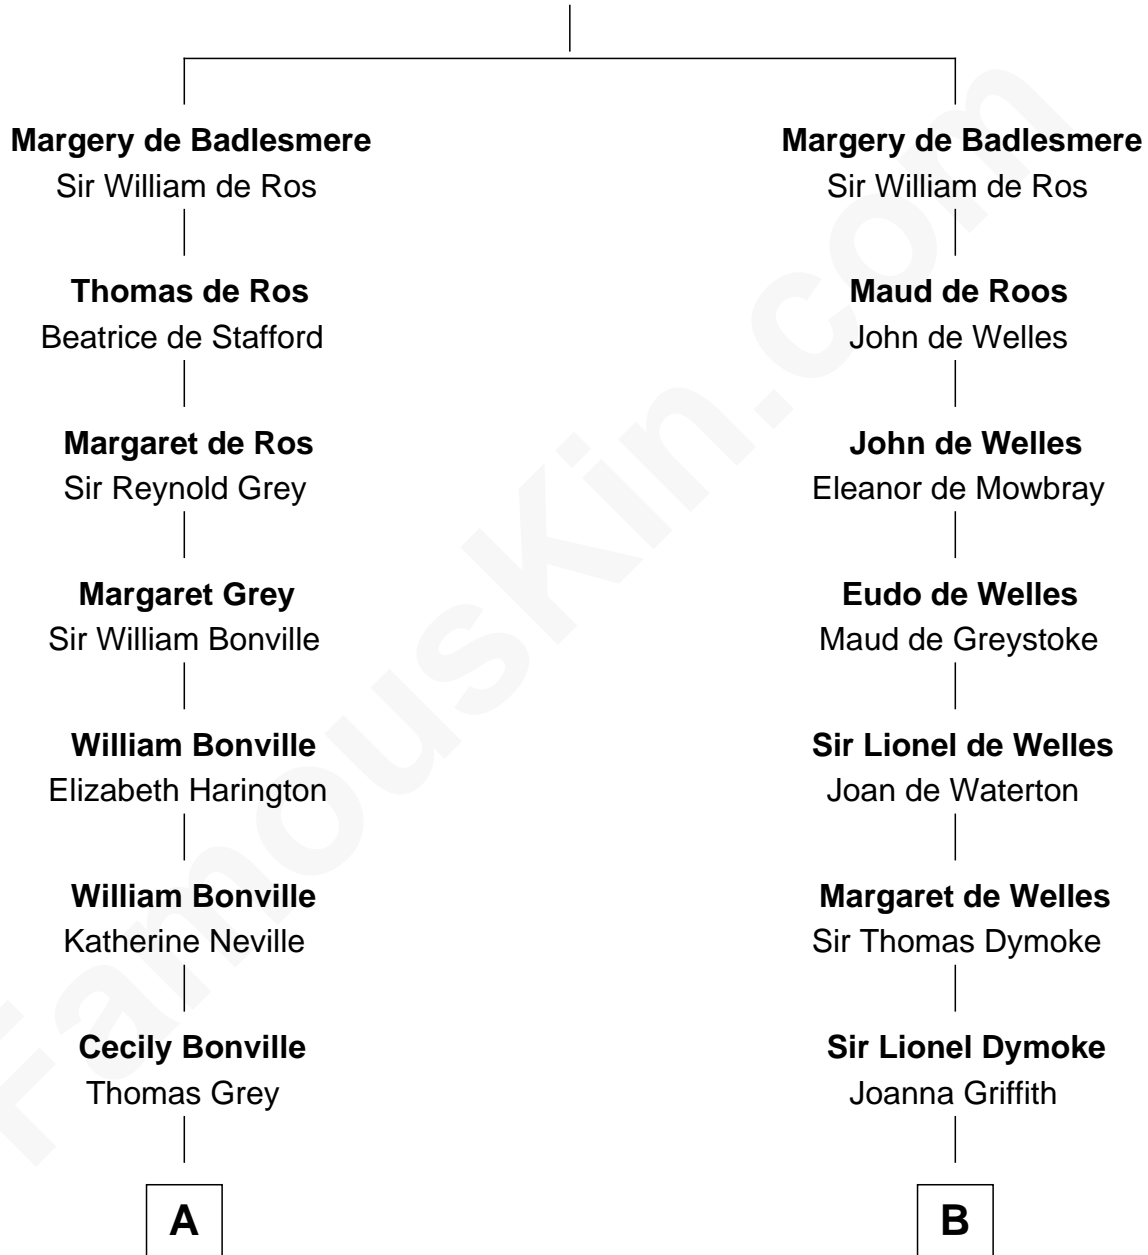

FamousKin.com
Relationship Chart of
Humphrey Bogart
Movie Actor

17th cousin 3 times removed of
Ichabod Goodwin
27th Governor of New Hampshire

Bartholomew de Badlesmere
 Margaret de Clare

C

Elizabeth Rogers Perkins

Harvey Humphrey

John Perkins Humphrey

Frances Dewey Churchill

Maud Humphrey

Dr. Belmont Deforest Bogart

Humphrey Bogart

Movie Actor

FamousKin.com