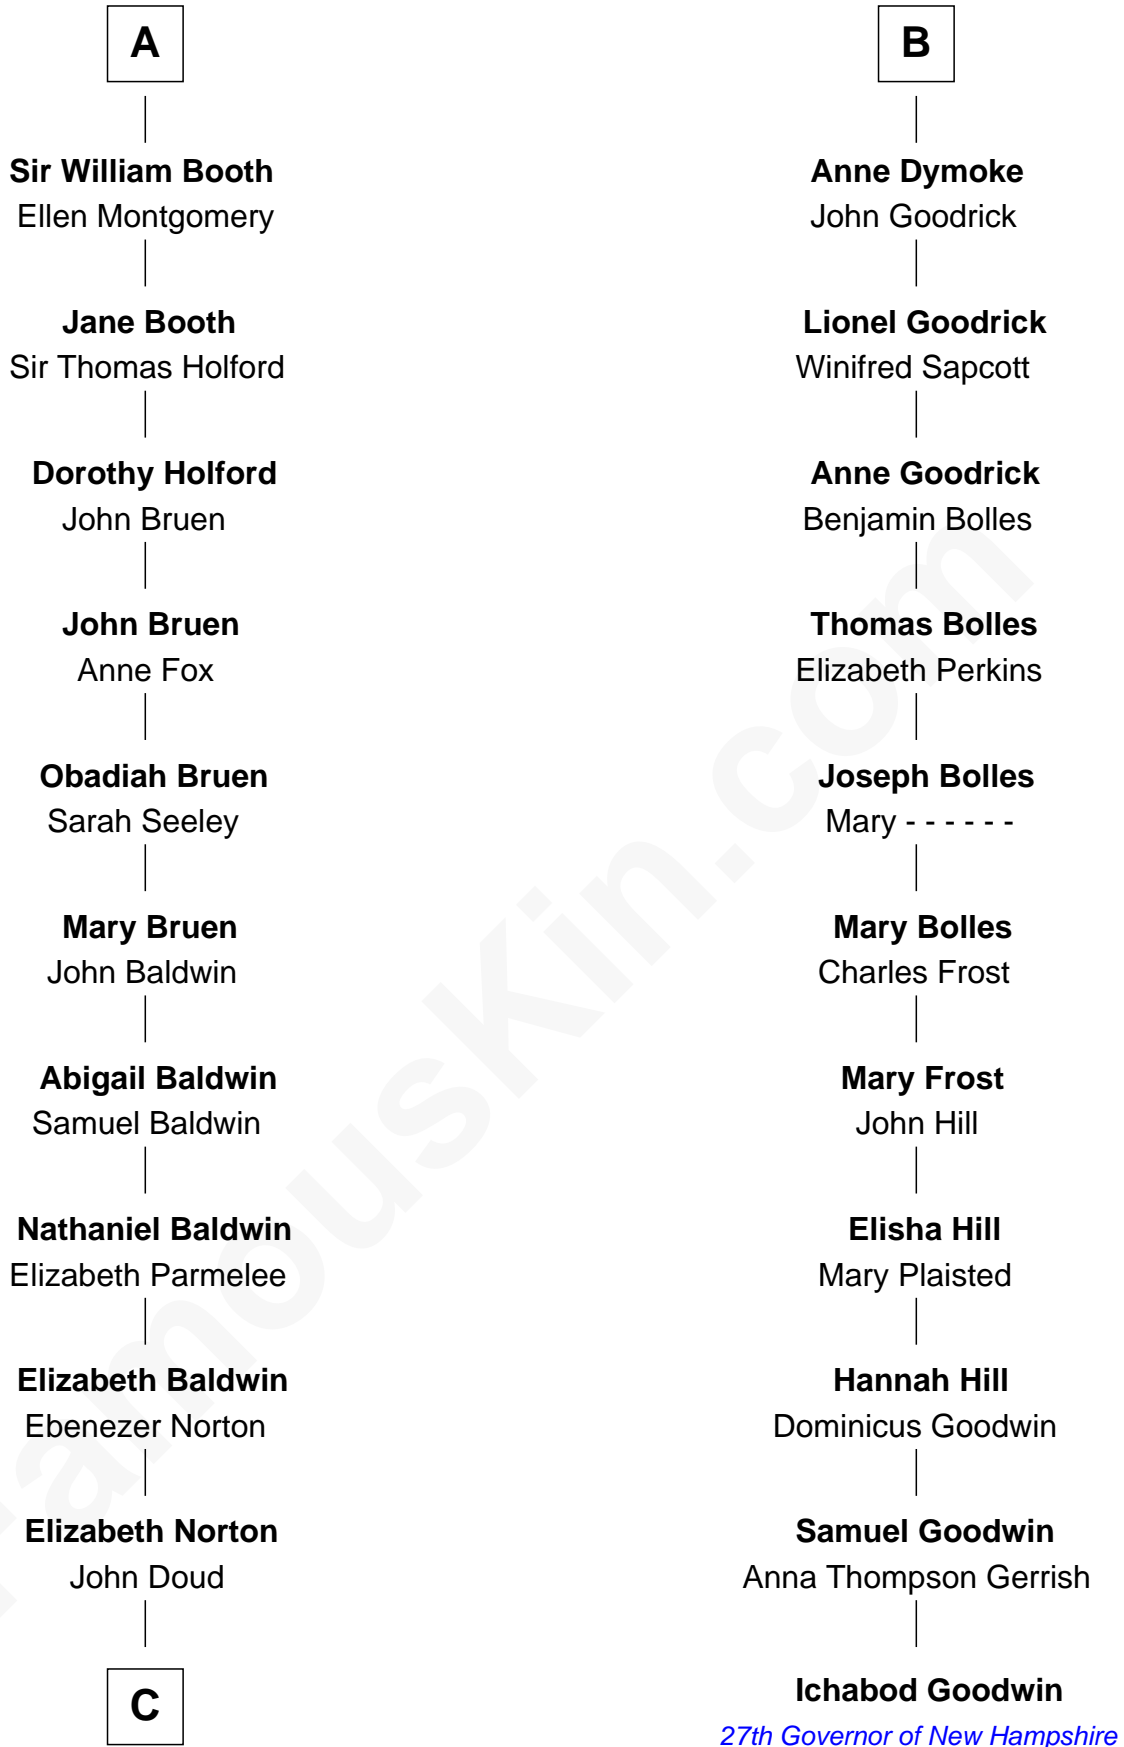

FamousKin.com
Relationship Chart of
Humphrey Bogart
Movie Actor

17th cousin 4 times removed of
Ichabod Goodwin
27th Governor of New Hampshire

C

Rachel Doud
Jonathan Humphrey

Harvey Humphrey
Elizabeth Rogers Perkins

John Perkins Humphrey
Frances Dewey Churchill

Maud Humphrey
Dr. Belmont Deforest Bogart

Humphrey Bogart
Movie Actor

FamousKin.com