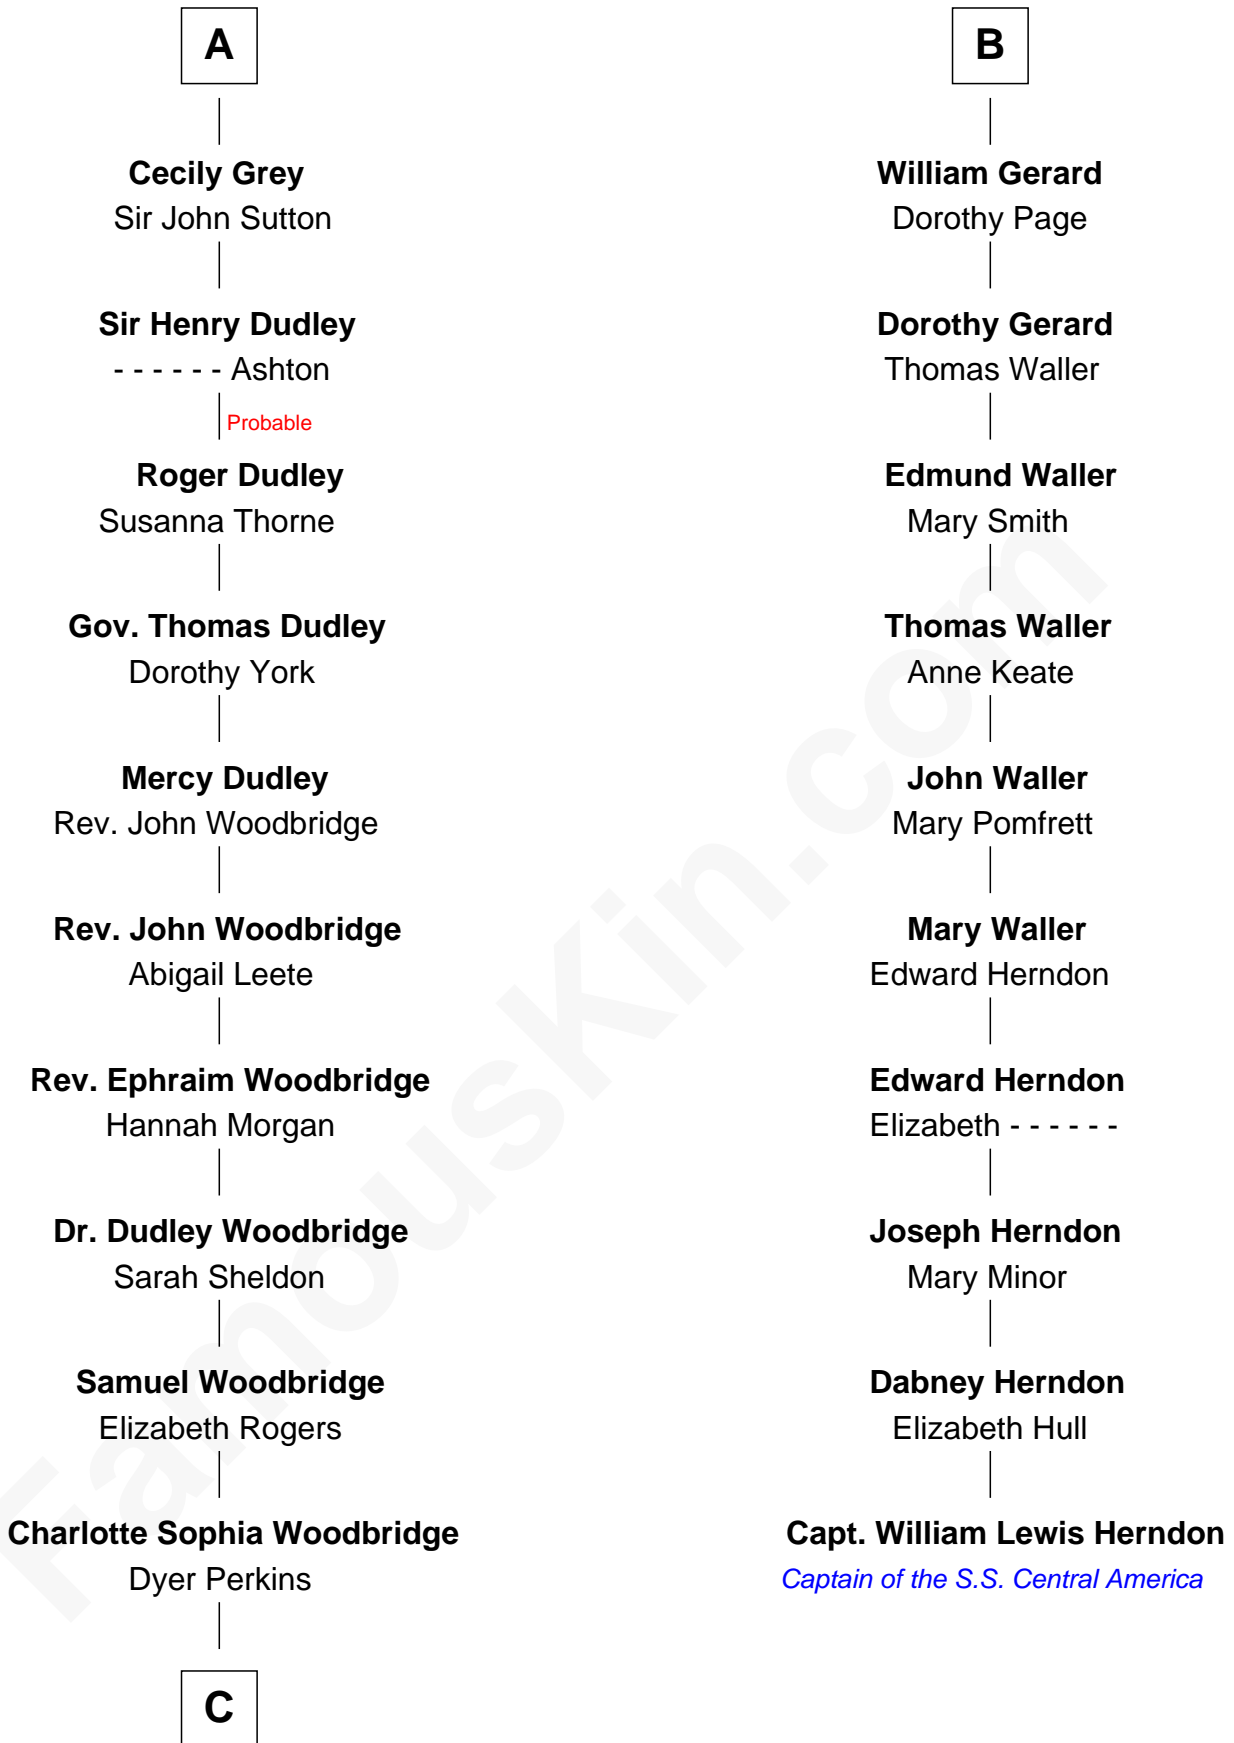

FamousKin.com
Relationship Chart of
Humphrey Bogart
Movie Actor

16th cousin 4 times removed of
Capt. William Lewis Herndon
Captain of the ill fated S.S. Central America

C

—
Elizabeth Rogers Perkins

Harvey Humphrey

—
John Perkins Humphrey

Frances Dewey Churchill

—
Maud Humphrey

Dr. Belmont Deforest Bogart

—
Humphrey Bogart

Movie Actor

FamousKin.com