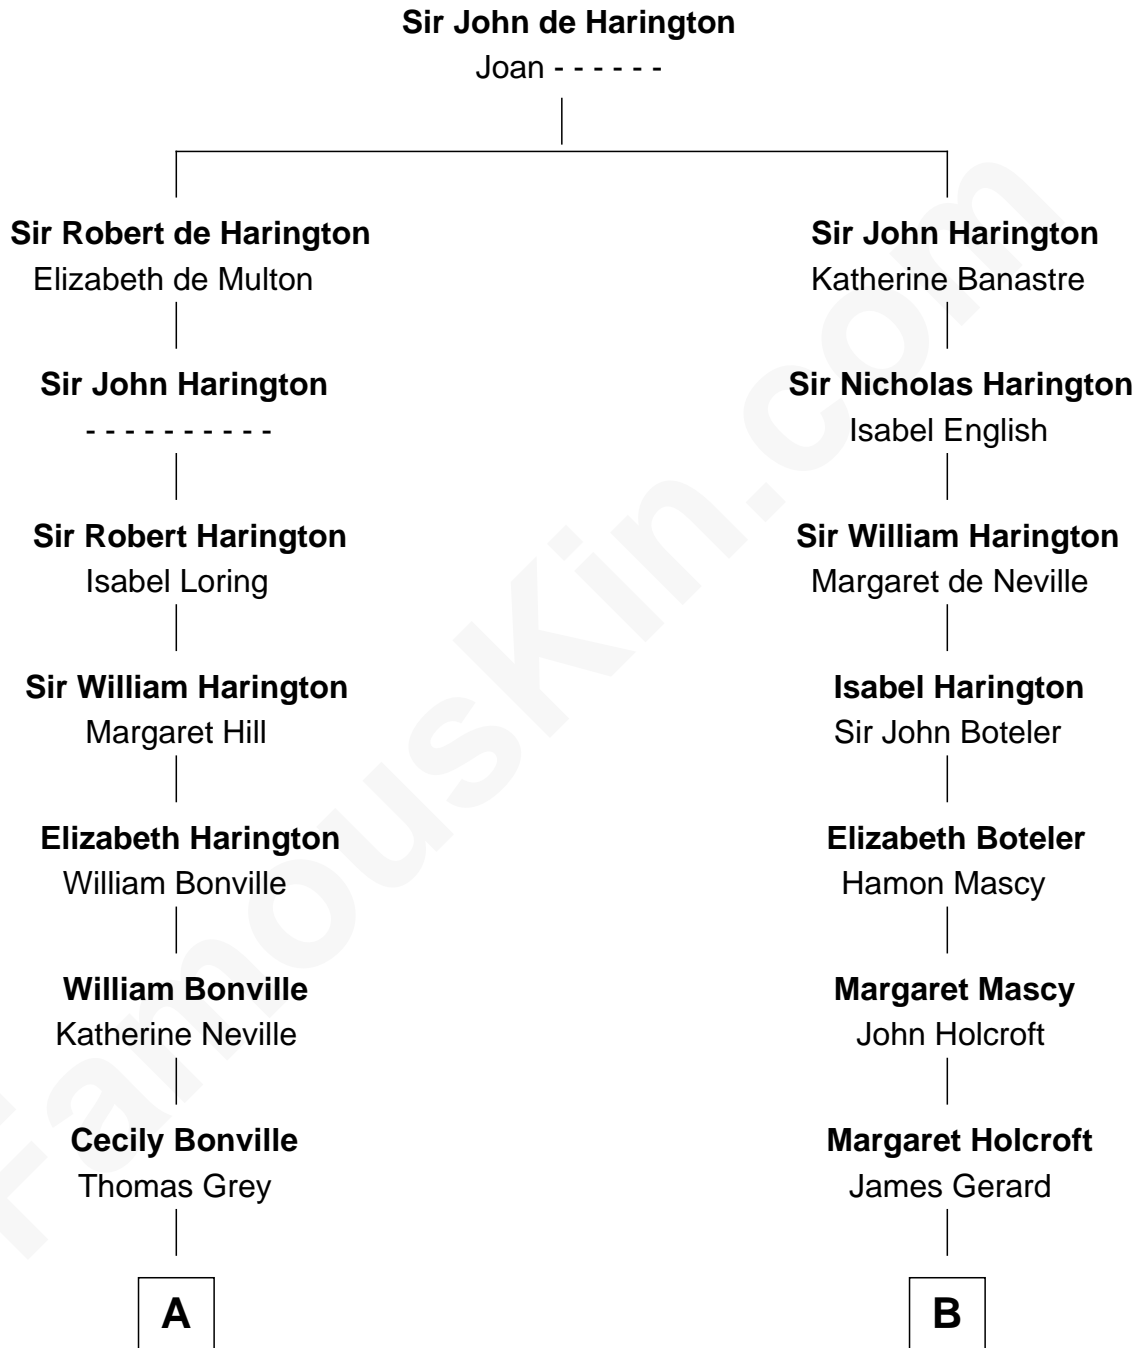

FamousKin.com
Relationship Chart of
Humphrey Bogart
Movie Actor

16th cousin 4 times removed of
Capt. William Lewis Herndon
Captain of the ill fated S.S. Central America

C

—
Elizabeth Rogers Perkins

Harvey Humphrey

—
John Perkins Humphrey

Frances Dewey Churchill

—
Maud Humphrey

Dr. Belmont Deforest Bogart

—
Humphrey Bogart

Movie Actor

FamousKin.com