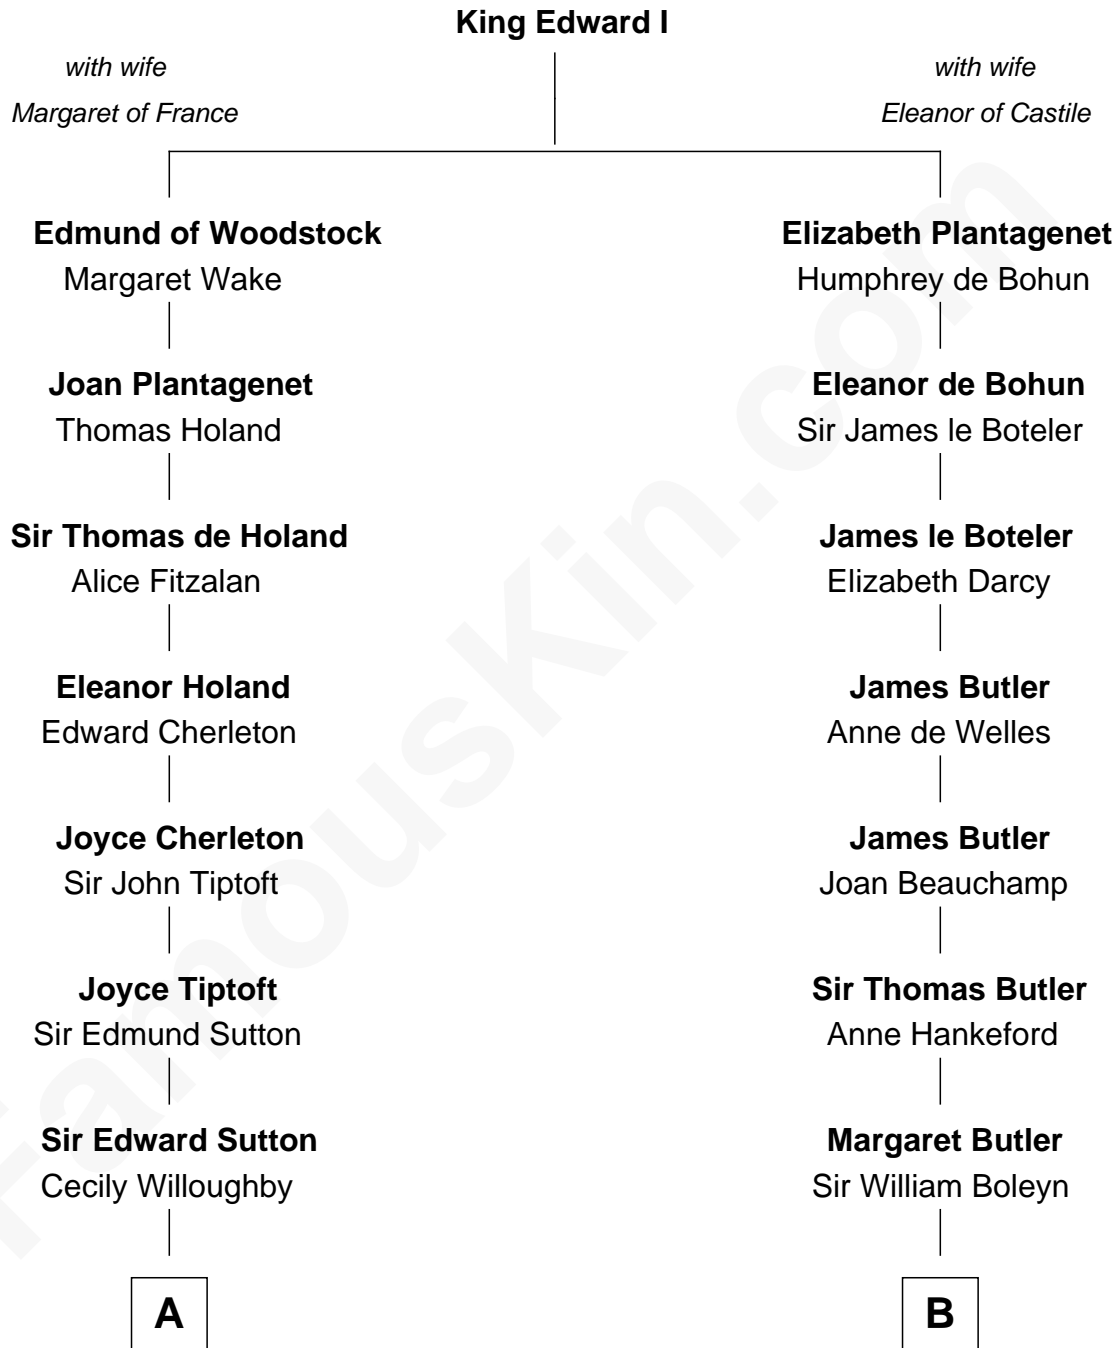

FamousKin.com
Relationship Chart of
Humphrey Bogart
Movie Actor

8th cousin 12 times removed of

Anne Boleyn
2nd Wife of King Henry VIII

C

Elizabeth Rogers Perkins

Harvey Humphrey

John Perkins Humphrey

Frances Dewey Churchill

Maud Humphrey

Dr. Belmont Deforest Bogart

Humphrey Bogart

Movie Actor

FamousKin.com