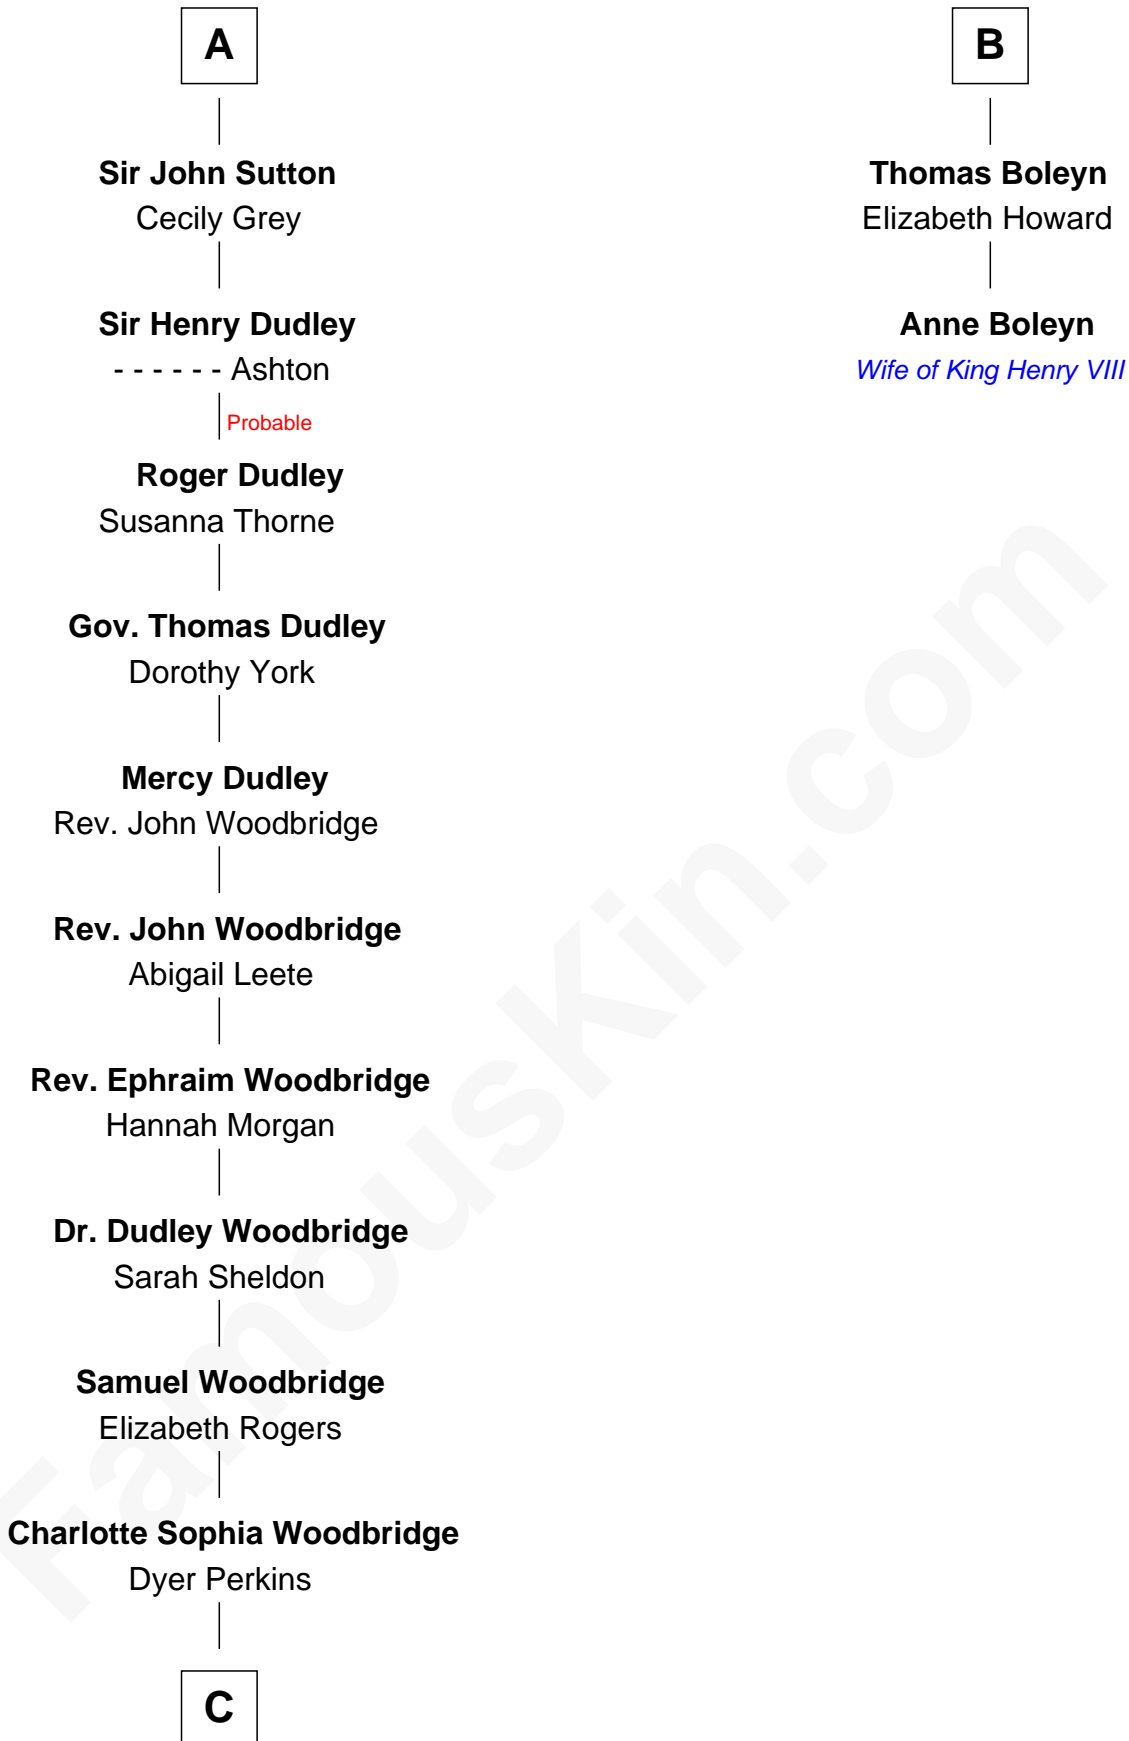

FamousKin.com
Relationship Chart of
Humphrey Bogart
Movie Actor

8th cousin 12 times removed of

Anne Boleyn
2nd Wife of King Henry VIII

C

Elizabeth Rogers Perkins

Harvey Humphrey

John Perkins Humphrey

Frances Dewey Churchill

Maud Humphrey

Dr. Belmont Deforest Bogart

Humphrey Bogart

Movie Actor

FamousKin.com