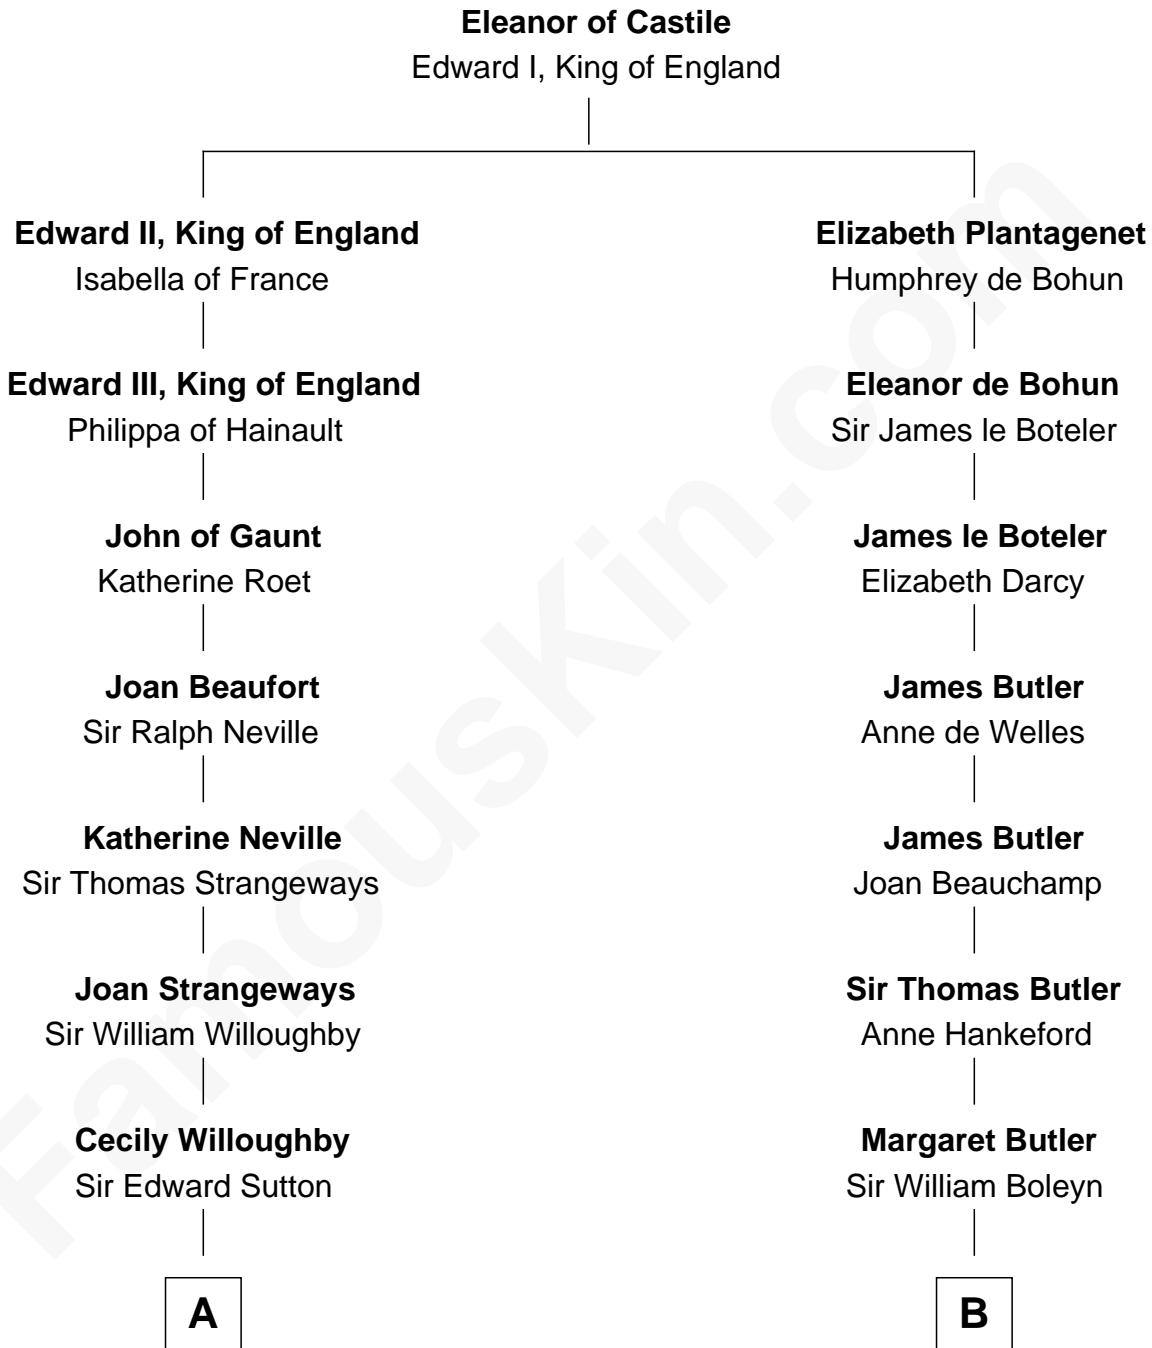

FamousKin.com
Relationship Chart of
Humphrey Bogart
Movie Actor

8th cousin 12 times removed of

Anne Boleyn
2nd Wife of King Henry VIII

C

Elizabeth Rogers Perkins

Harvey Humphrey

John Perkins Humphrey

Frances Dewey Churchill

Maud Humphrey

Dr. Belmont Deforest Bogart

Humphrey Bogart

Movie Actor

FamousKin.com