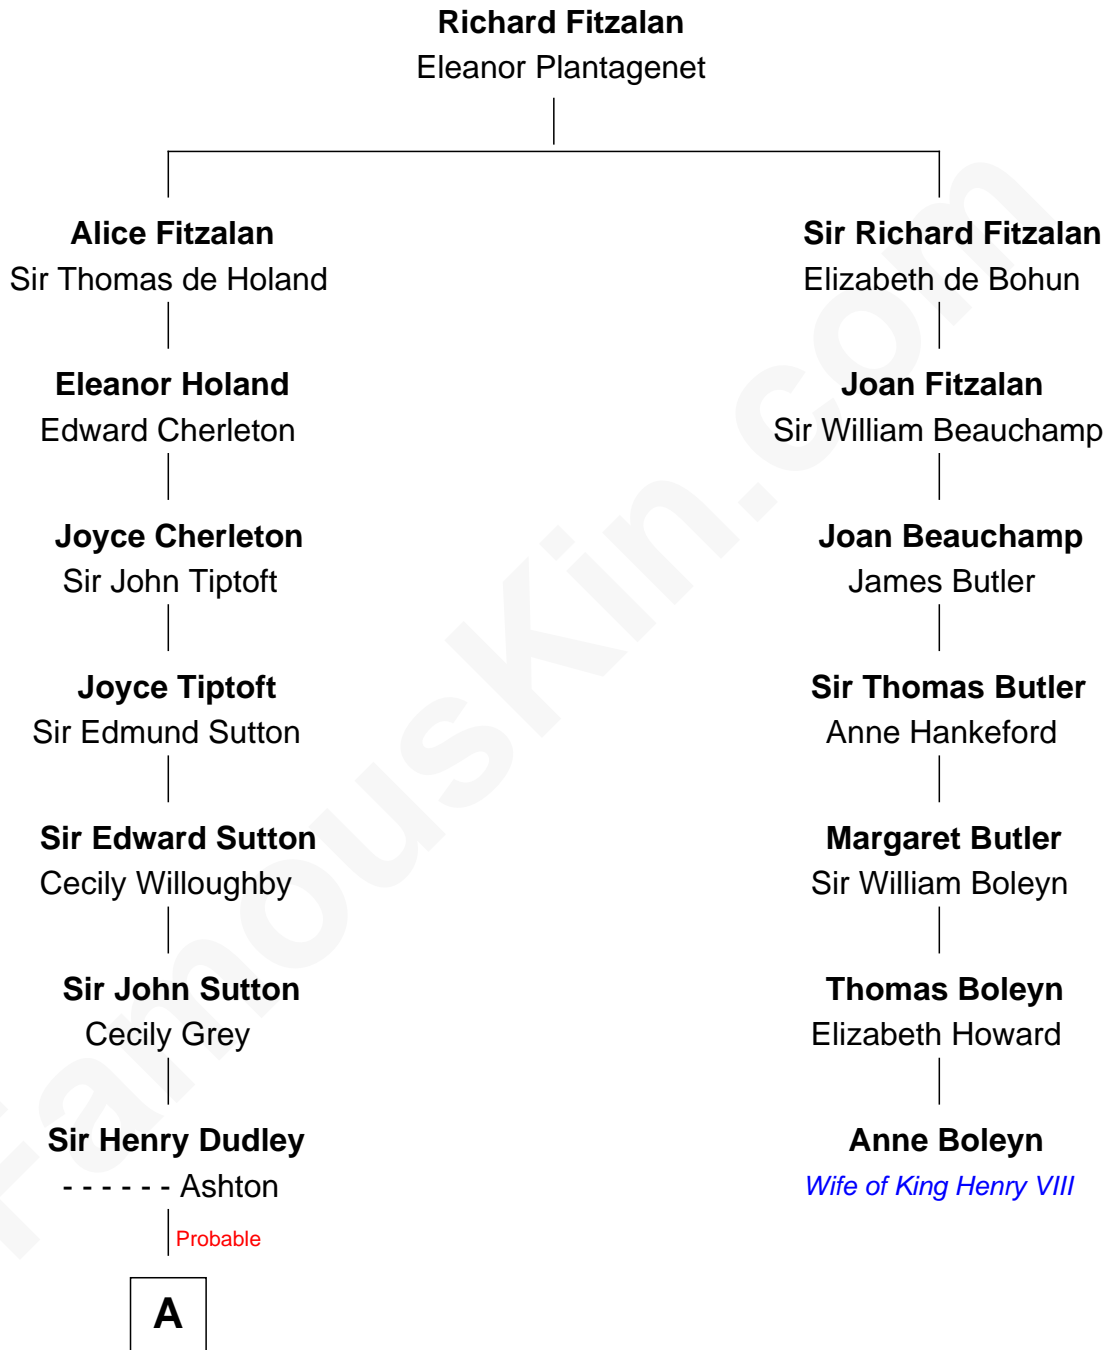

FamousKin.com
Relationship Chart of
Humphrey Bogart
Movie Actor

6th cousin 12 times removed of

Anne Boleyn
2nd Wife of King Henry VIII

B

—
Maud Humphrey
Dr. Belmont Deforest Bogart

—
Humphrey Bogart
Movie Actor

FamousKin.com