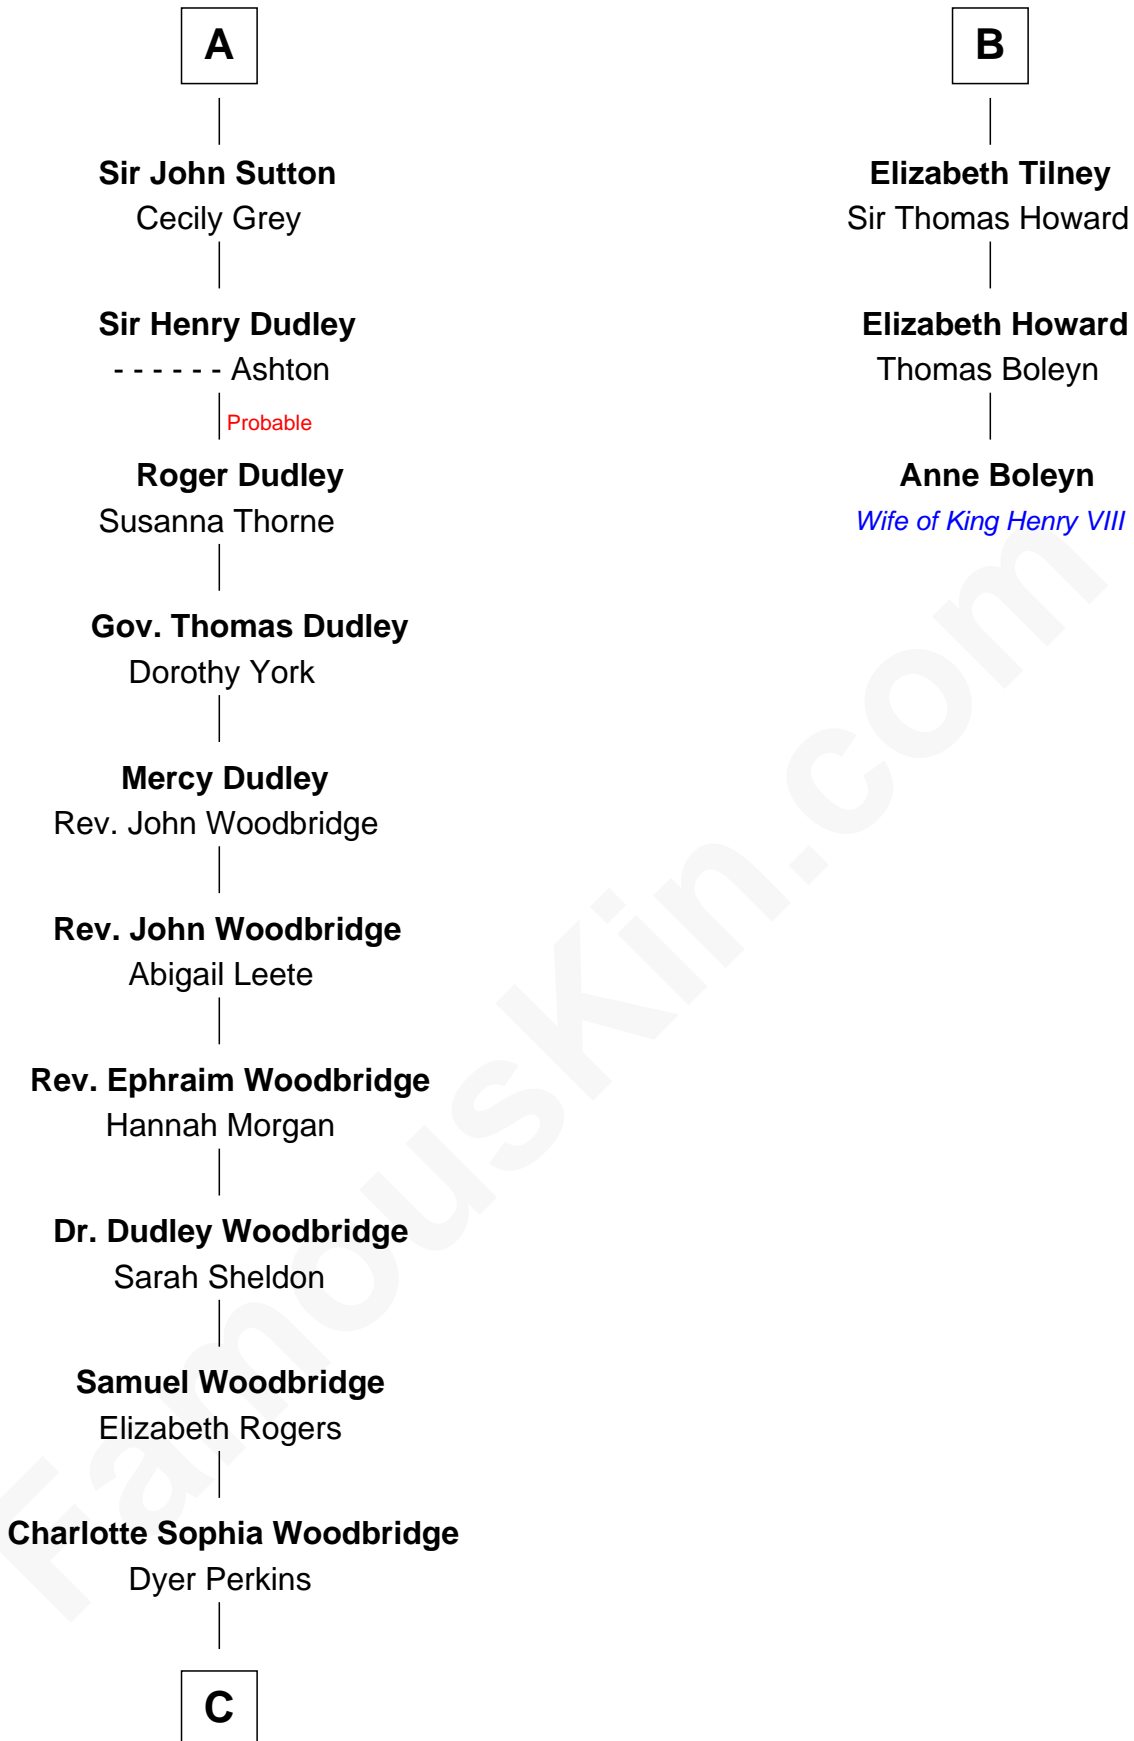

FamousKin.com
Relationship Chart of
Humphrey Bogart
Movie Actor

9th cousin 11 times removed of
Anne Boleyn
2nd Wife of King Henry VIII

Sir William de Cantilupe
 Eve de Braiose

C

—
Elizabeth Rogers Perkins

Harvey Humphrey

—
John Perkins Humphrey

Frances Dewey Churchill

—
Maud Humphrey

Dr. Belmont Deforest Bogart

—
Humphrey Bogart

Movie Actor

FamousKin.com