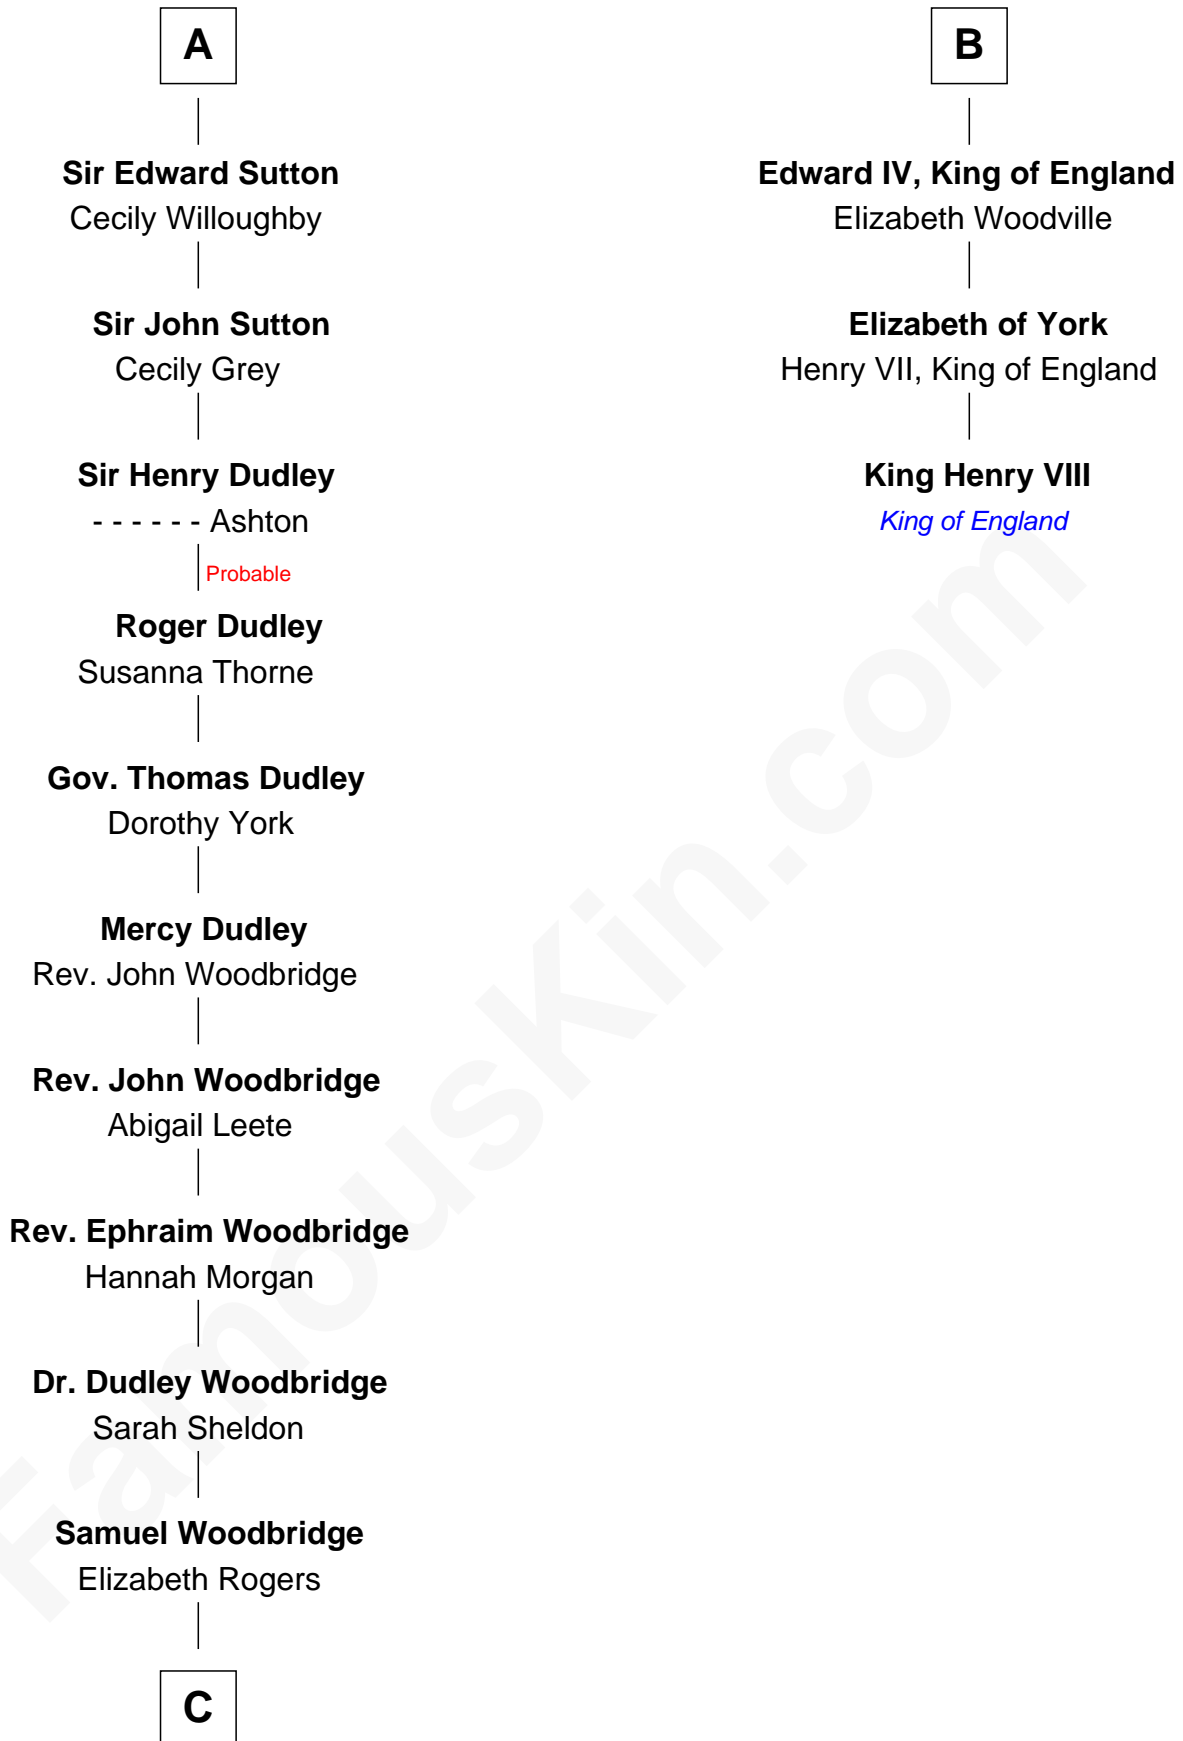

FamousKin.com
Relationship Chart of
Humphrey Bogart
Movie Actor

9th cousin 12 times removed of
King Henry VIII
King of England

William de Braiose
 Eva Marshal

Eve de Braiose
 Sir William de Cantilupe

Milicent de Cantilupe
 Eudo la Zouche

Eve la Zouche
 Sir Maurice de Berkeley

Thomas de Berkeley
 Katherine de Clyvedon

Sir John Berkeley
 Elizabeth Betteshorne

Elizabeth Berkeley
 Sir John Sutton

Sir Edmund Sutton
 Joyce Tiptoft

A

Maud de Braose
 Roger Mortimer

Sir Edmund Mortimer
 Margaret de Fiennes

Iseult de Mortimer
 Sir Hugh I de Audley

Alice de Audley
 Sir Ralph de Neville

Sir John de Neville
 Maude de Percy

Sir Ralph Neville
 Joan Beaufort

Cecily Neville
 Sir Richard Plantagenet

B

C

Charlotte Sophia Woodbridge

Dyer Perkins

Elizabeth Rogers Perkins

Harvey Humphrey

John Perkins Humphrey

Frances Dewey Churchill