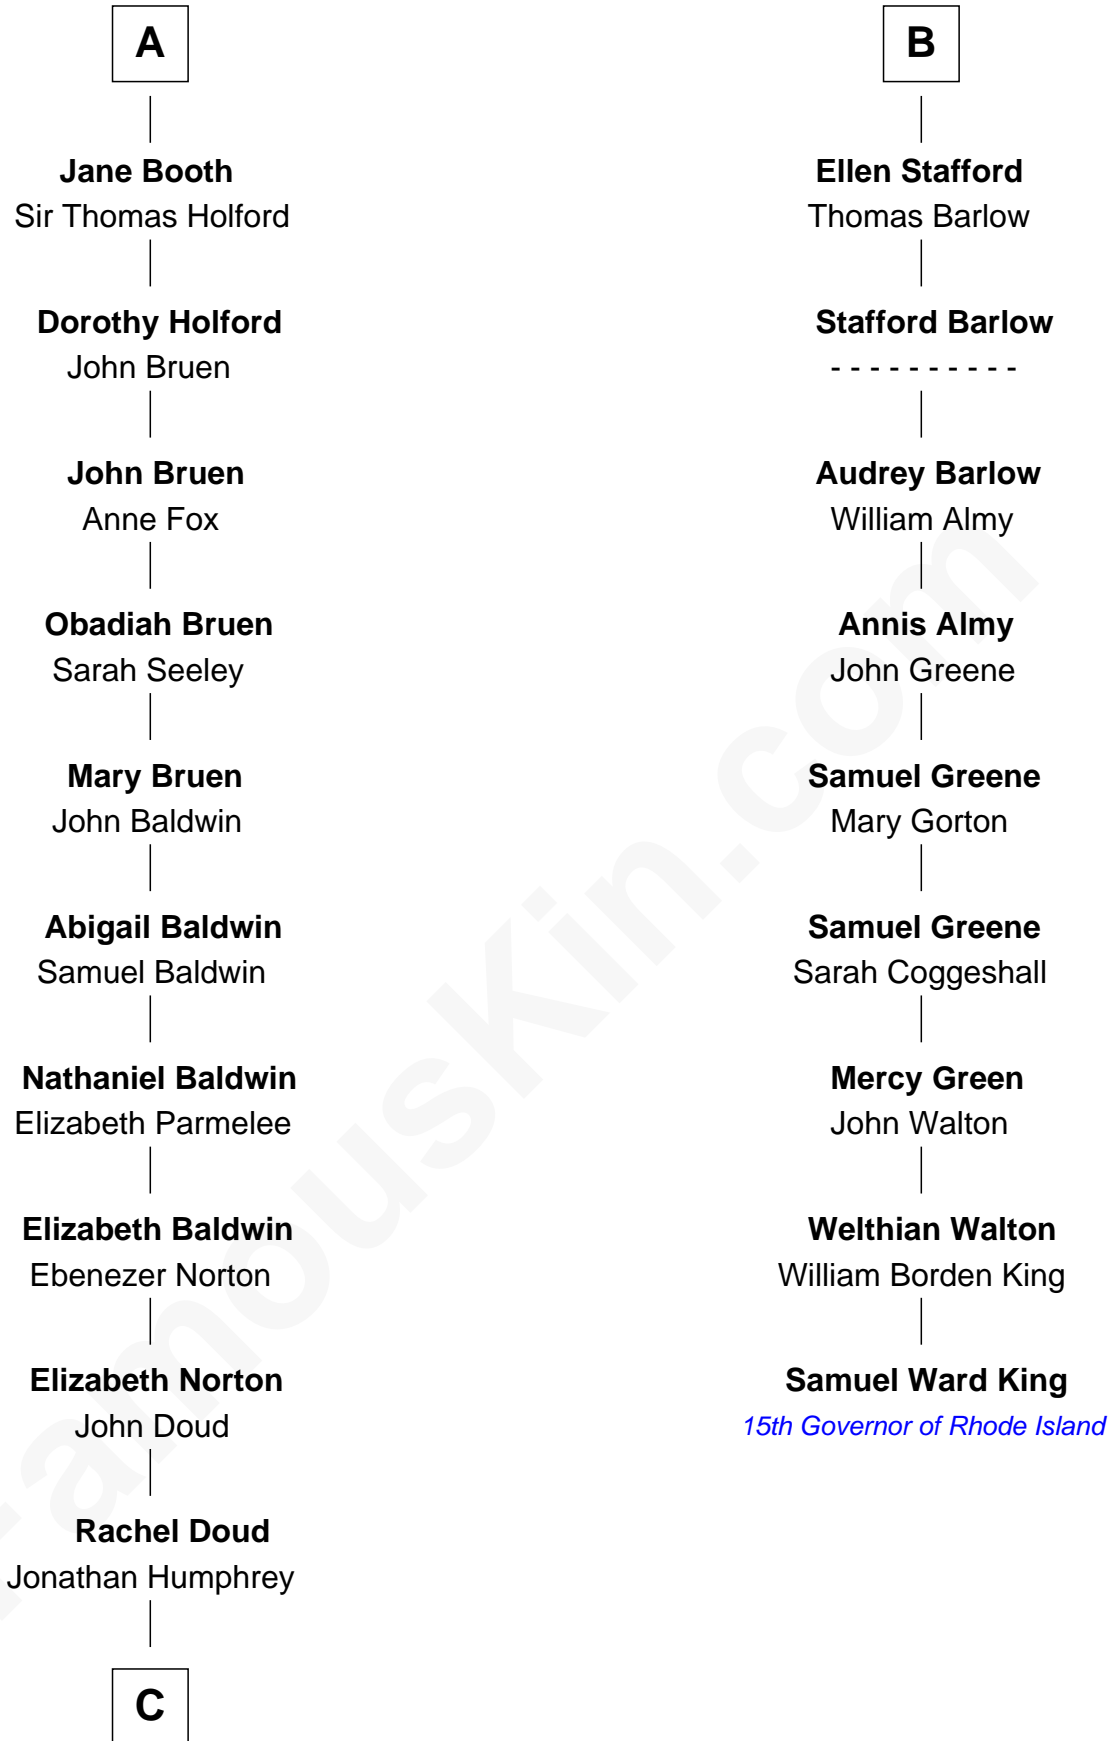

FamousKin.com
Relationship Chart of
Humphrey Bogart
Movie Actor

15th cousin 5 times removed of
Samuel Ward King
15th Governor of Rhode Island

Katherine de Hastang
 Ralph de Stafford

C

—
Harvey Humphrey
Elizabeth Rogers Perkins

—
John Perkins Humphrey
Frances Dewey Churchill

—
Maud Humphrey
Dr. Belmont Deforest Bogart

—
Humphrey Bogart
Movie Actor

FamousKin.com