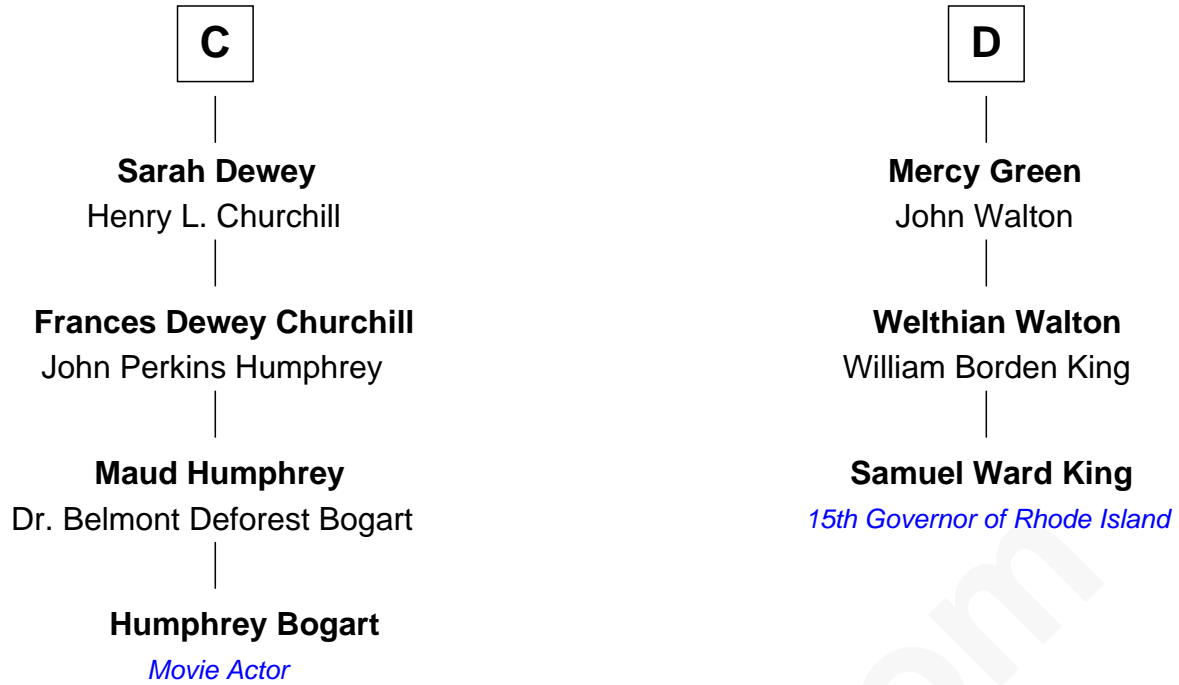

FamousKin.com
Relationship Chart of
Humphrey Bogart
Movie Actor

19th cousin 1 time removed of
Samuel Ward King
15th Governor of Rhode Island

Sir Roger de Somery
 Nichole d'Aubenev

FamousKin.com