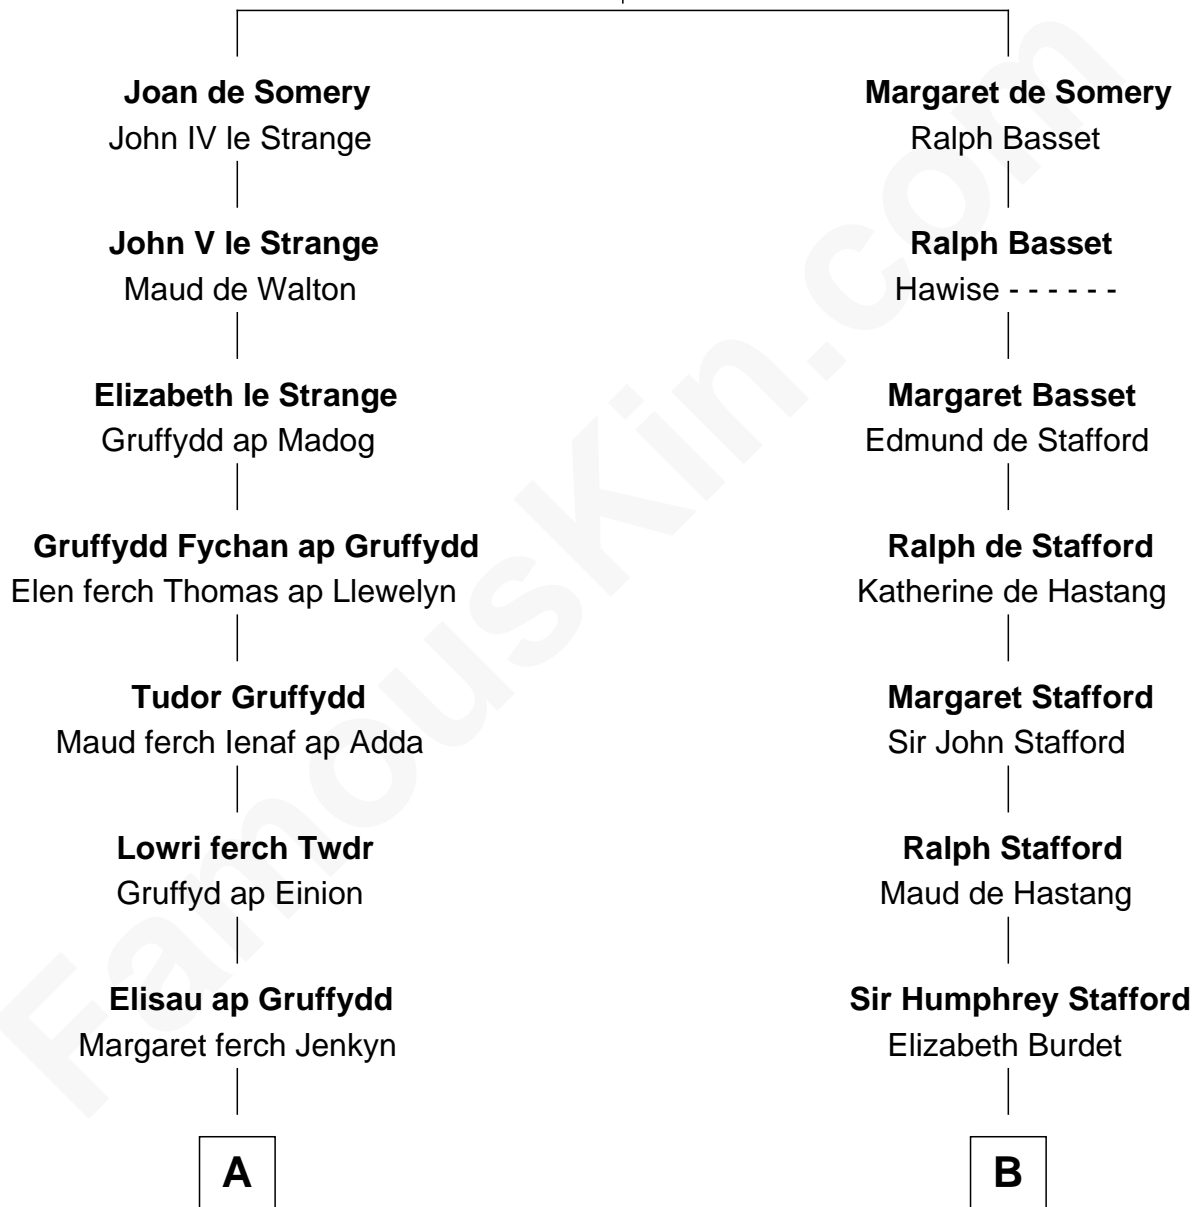

FamousKin.com
Relationship Chart of
Humphrey Bogart
Movie Actor

19th cousin 1 time removed of
Samuel Ward King
15th Governor of Rhode Island

Sir Roger de Somery
 Nichole d'Aubenev

FamousKin.com