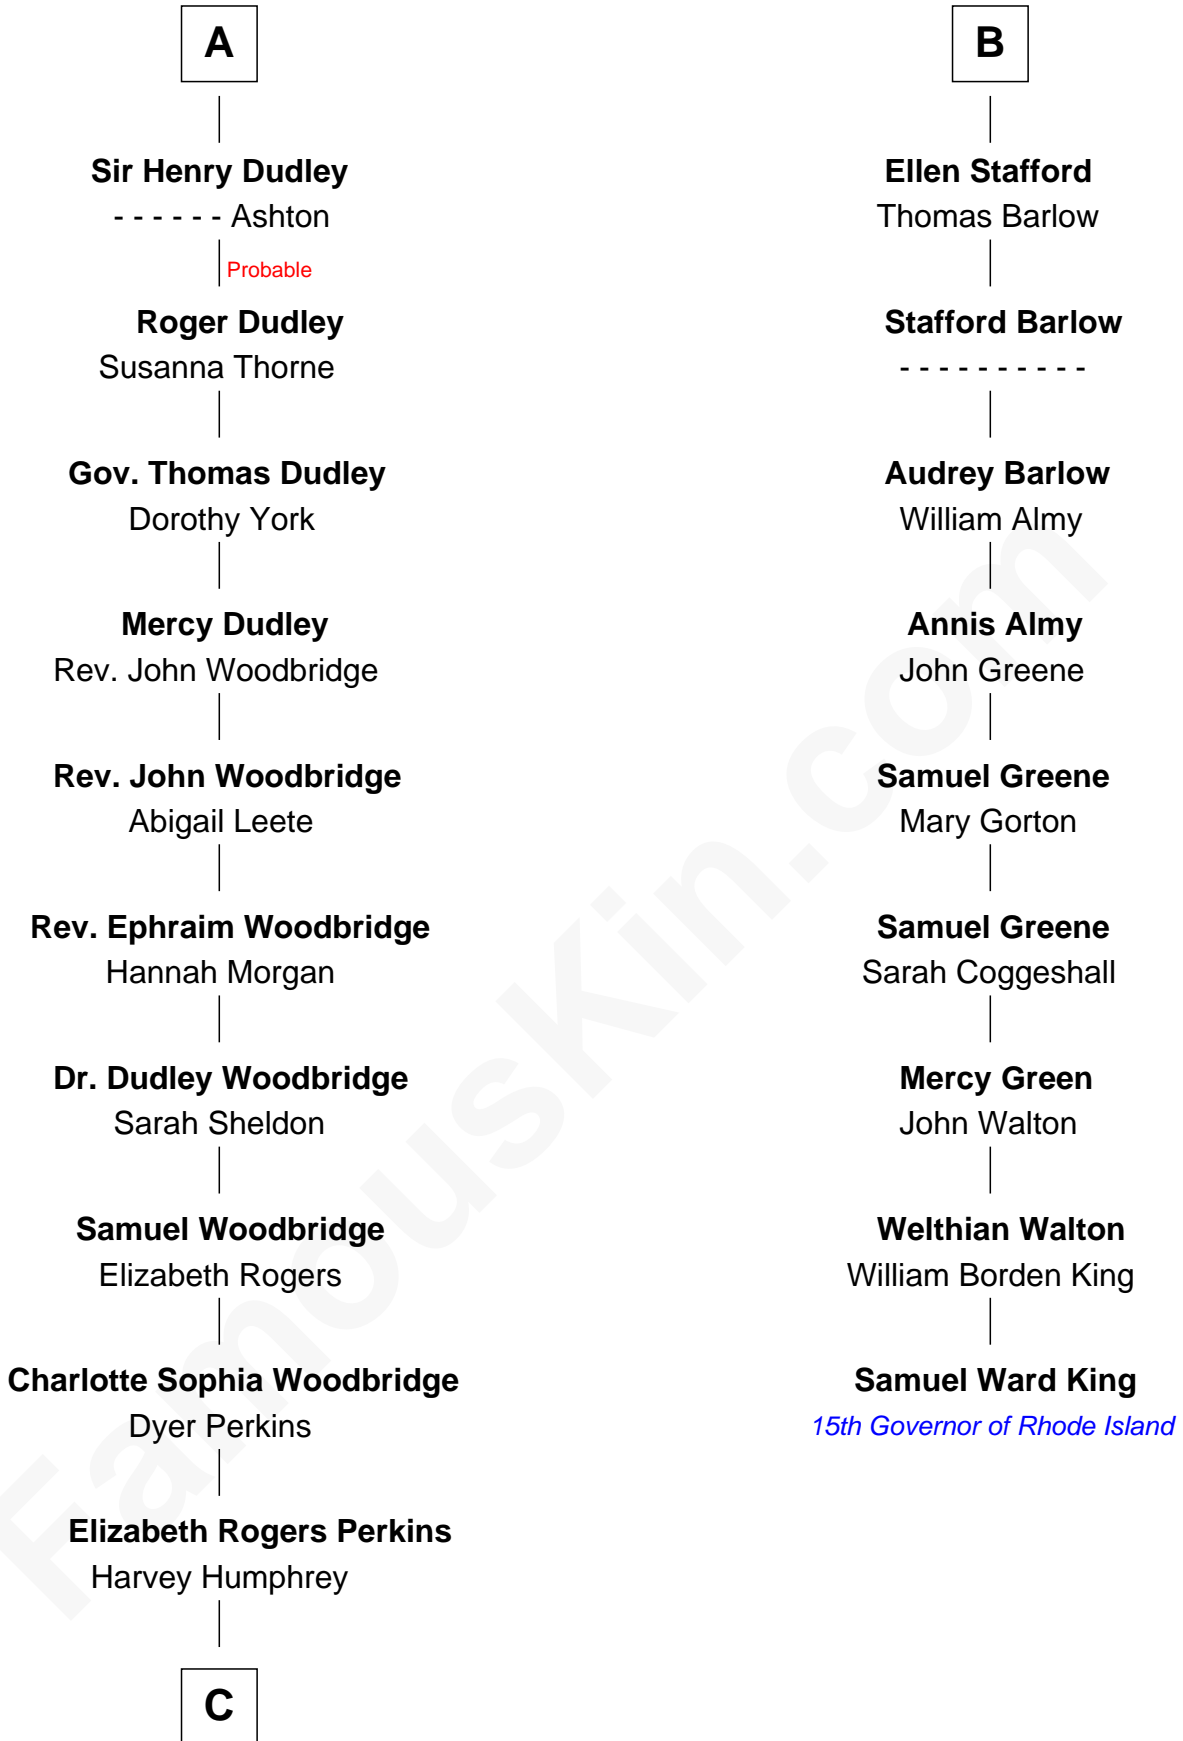

FamousKin.com
Relationship Chart of
Humphrey Bogart
Movie Actor

15th cousin 4 times removed of
Samuel Ward King
15th Governor of Rhode Island

C

John Perkins Humphrey

Frances Dewey Churchill

Maud Humphrey

Dr. Belmont Deforest Bogart