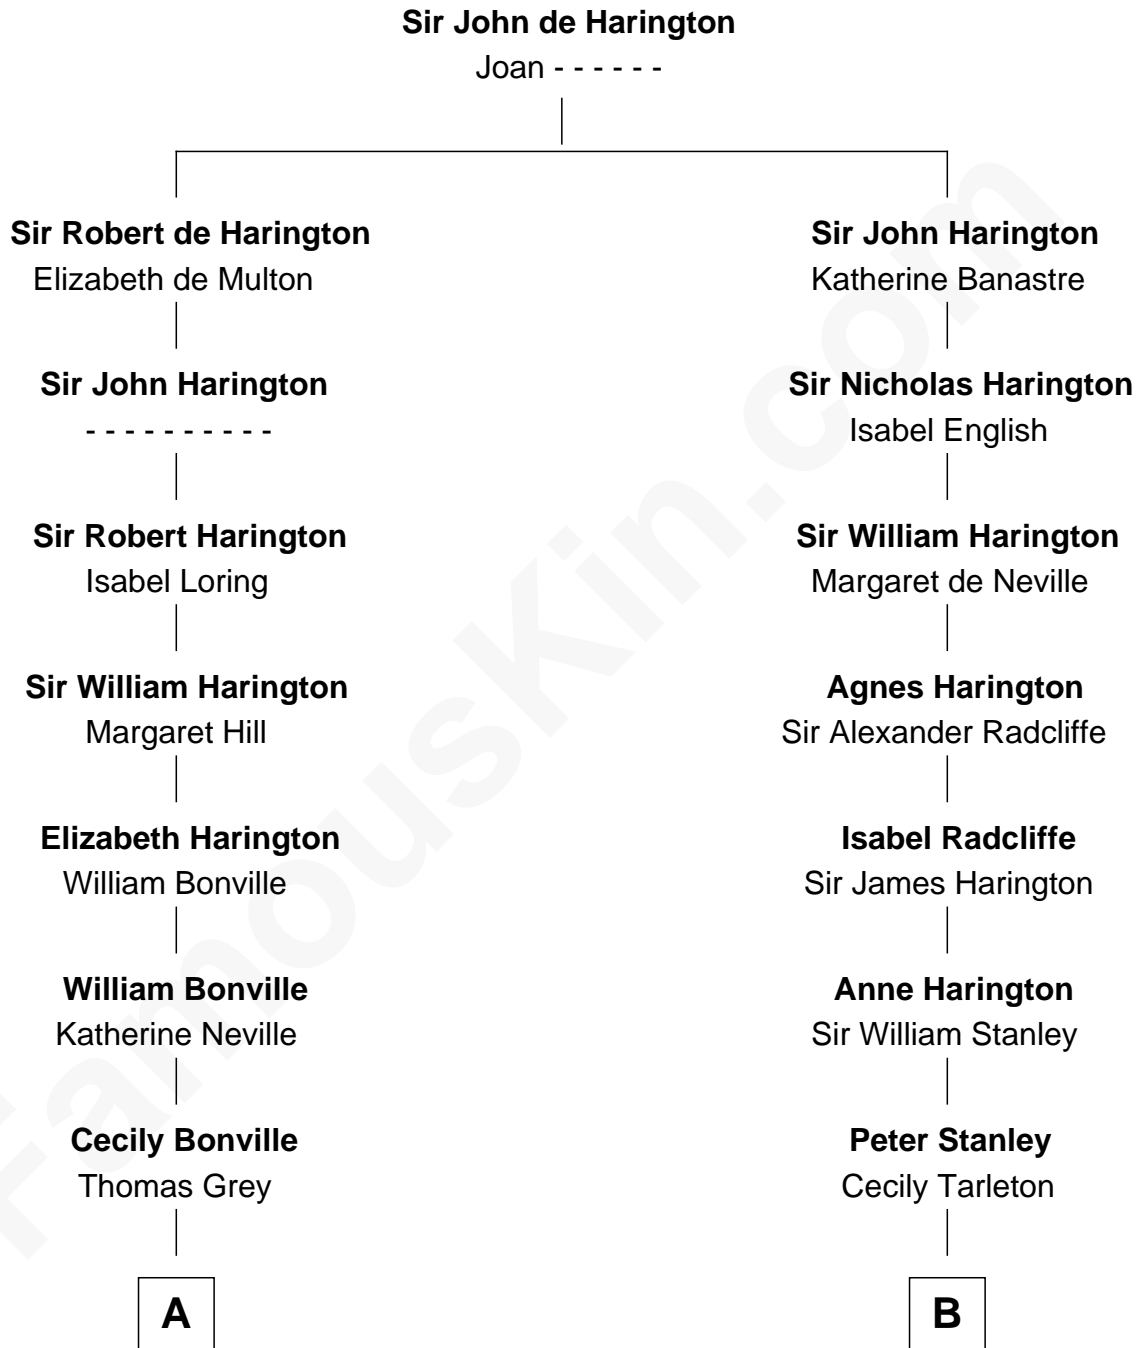

**FamousKin.com**  
**Relationship Chart of**  
**Humphrey Bogart**  
*Movie Actor*

12th cousin 8 times removed of  
**Francis Lightfoot Lee**  
*Signer of the Declaration of Independence*

**C**

—  
**Elizabeth Rogers Perkins**

Harvey Humphrey

—  
**John Perkins Humphrey**

Frances Dewey Churchill

—  
**Maud Humphrey**

Dr. Belmont Deforest Bogart

—  
**Humphrey Bogart**

*Movie Actor*

FamousKin.com