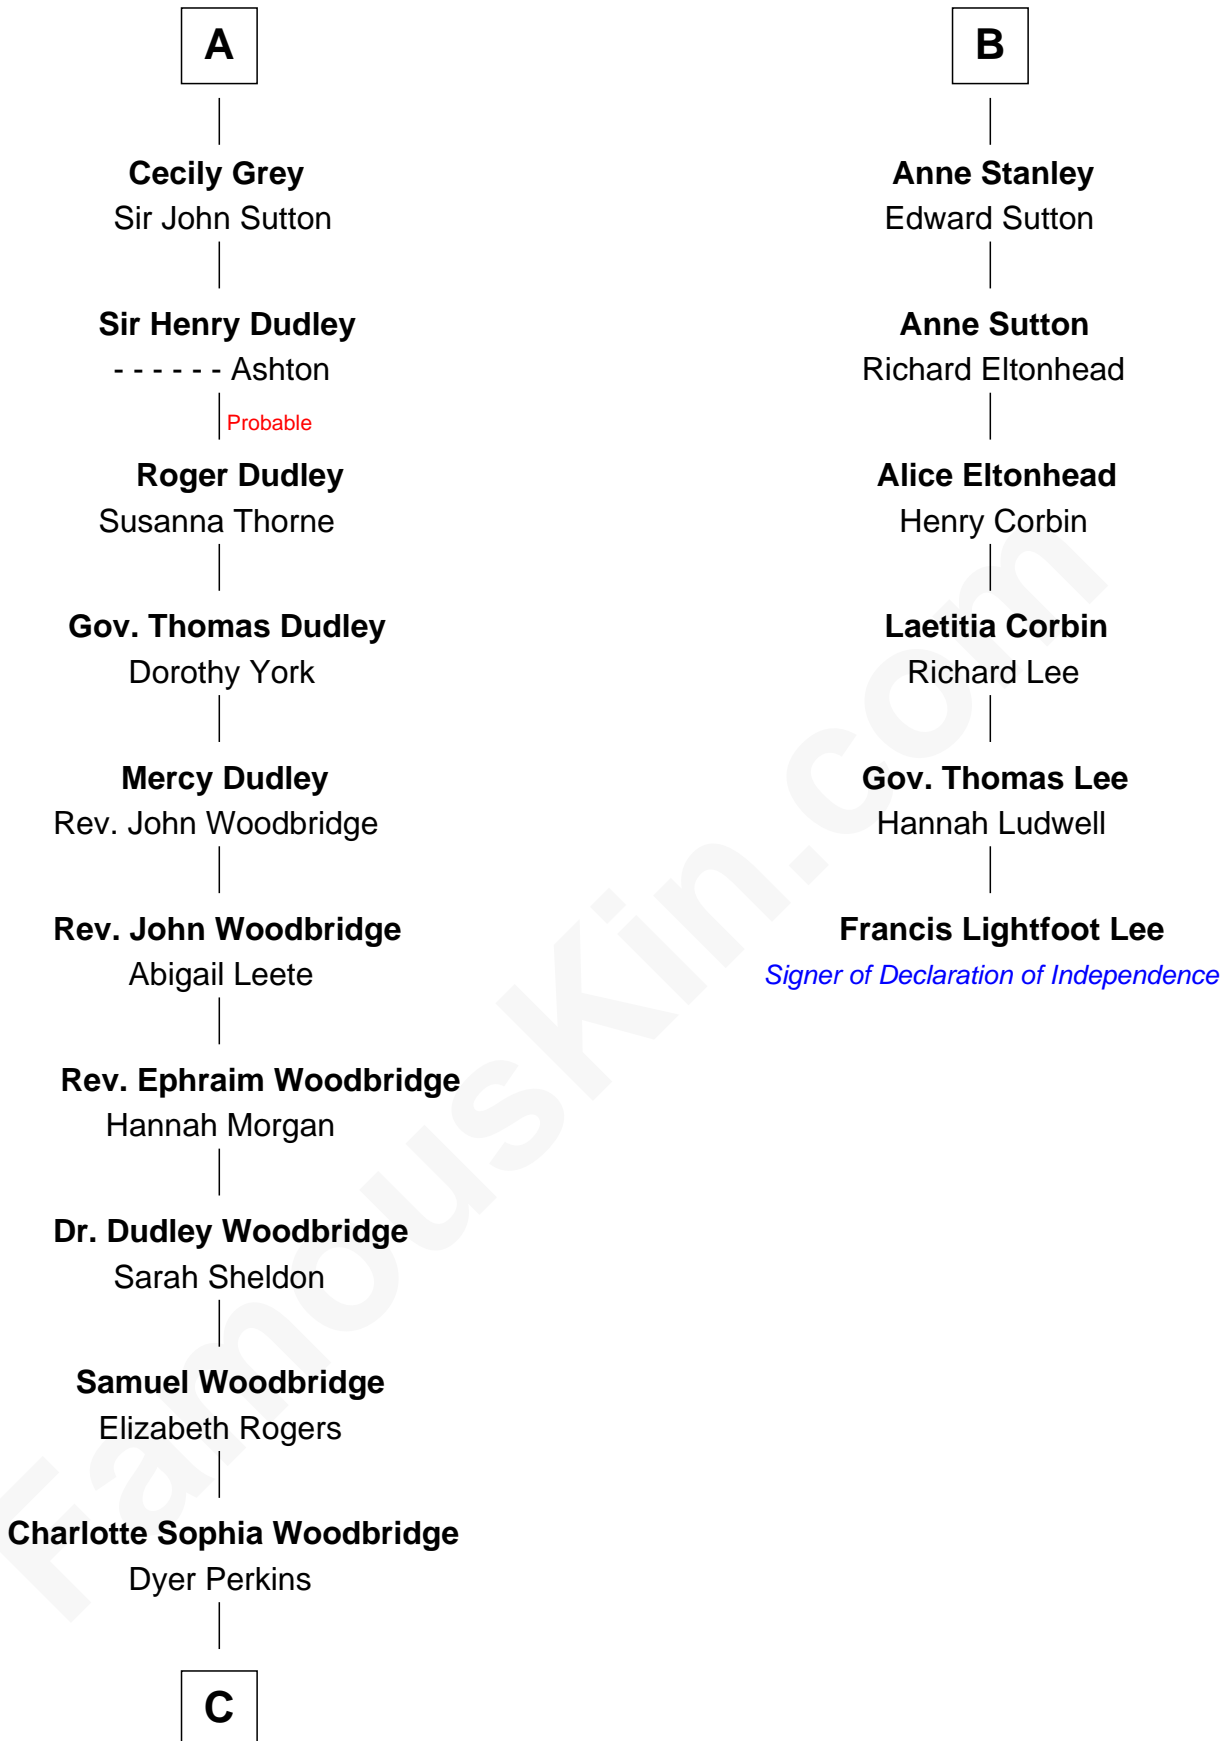

**FamousKin.com**  
**Relationship Chart of**  
**Humphrey Bogart**  
*Movie Actor*

12th cousin 8 times removed of  
**Francis Lightfoot Lee**  
*Signer of the Declaration of Independence*

**C**

—  
**Elizabeth Rogers Perkins**

Harvey Humphrey

—  
**John Perkins Humphrey**

Frances Dewey Churchill

—  
**Maud Humphrey**

Dr. Belmont Deforest Bogart

—  
**Humphrey Bogart**

*Movie Actor*

FamousKin.com