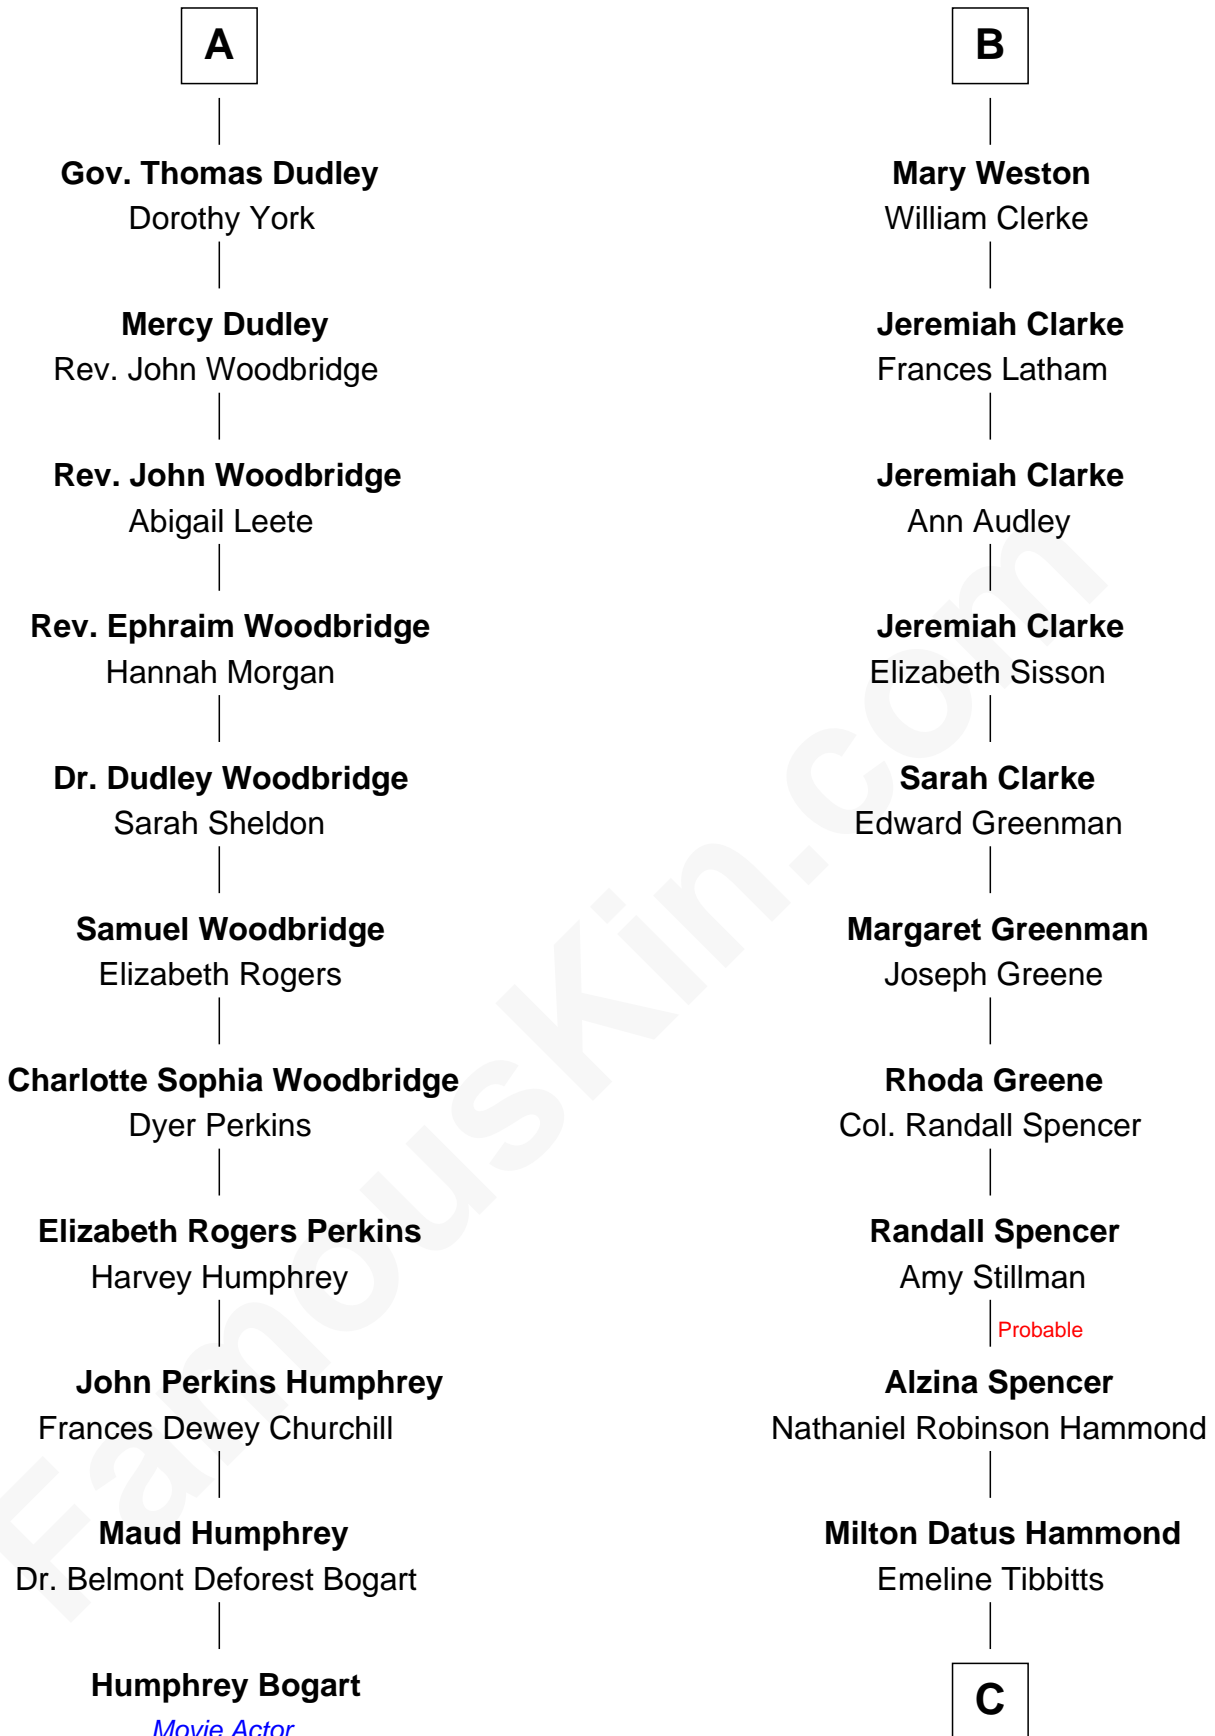

**FamousKin.com**  
**Relationship Chart of**  
**Humphrey Bogart**  
*Movie Actor*

17th cousin 4 times removed of  
**Amy Adams**  
*Movie Actress*

C

**Levi Parley Hammond**

Annie Elizabeth Baer

**Grant Levi Hammond**

Rita Otterbeck

**Colleen Hammond**

Joseph Hugh Hicken

**Kathryn Hicken**

Richard Kent Adams

**Amy Adams**

*Movie Actress*