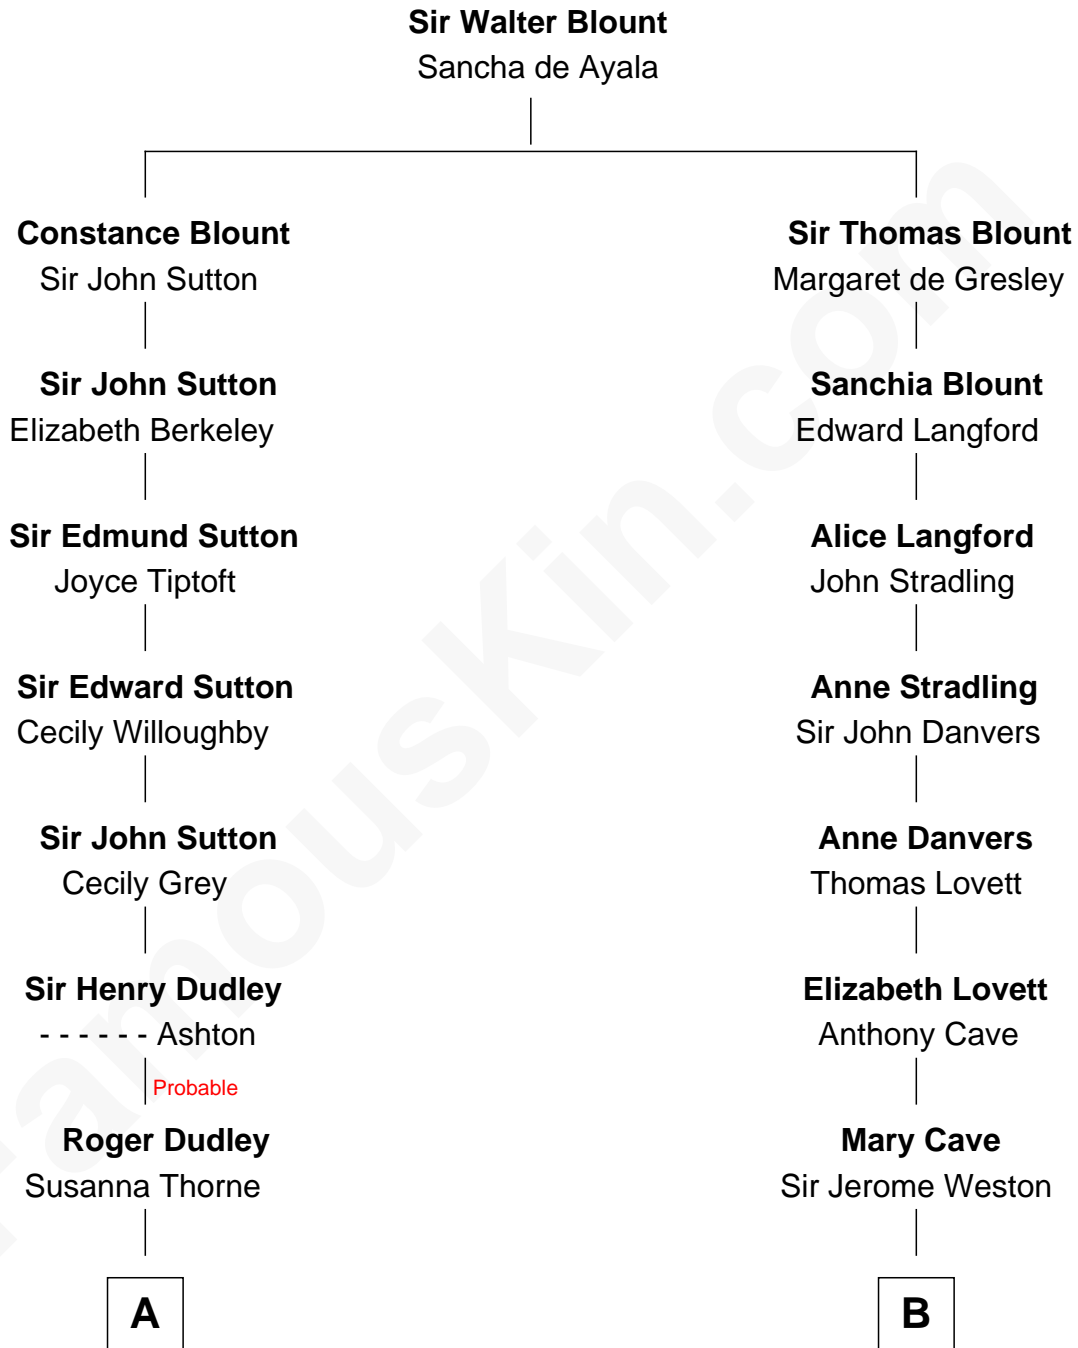

**FamousKin.com**  
**Relationship Chart of**  
**Humphrey Bogart**  
*Movie Actor*

17th cousin 4 times removed of  
**Amy Adams**  
*Movie Actress*

C

**Levi Parley Hammond**

Annie Elizabeth Baer

**Grant Levi Hammond**

Rita Otterbeck

**Colleen Hammond**

Joseph Hugh Hicken

**Kathryn Hicken**

Richard Kent Adams

**Amy Adams**

*Movie Actress*