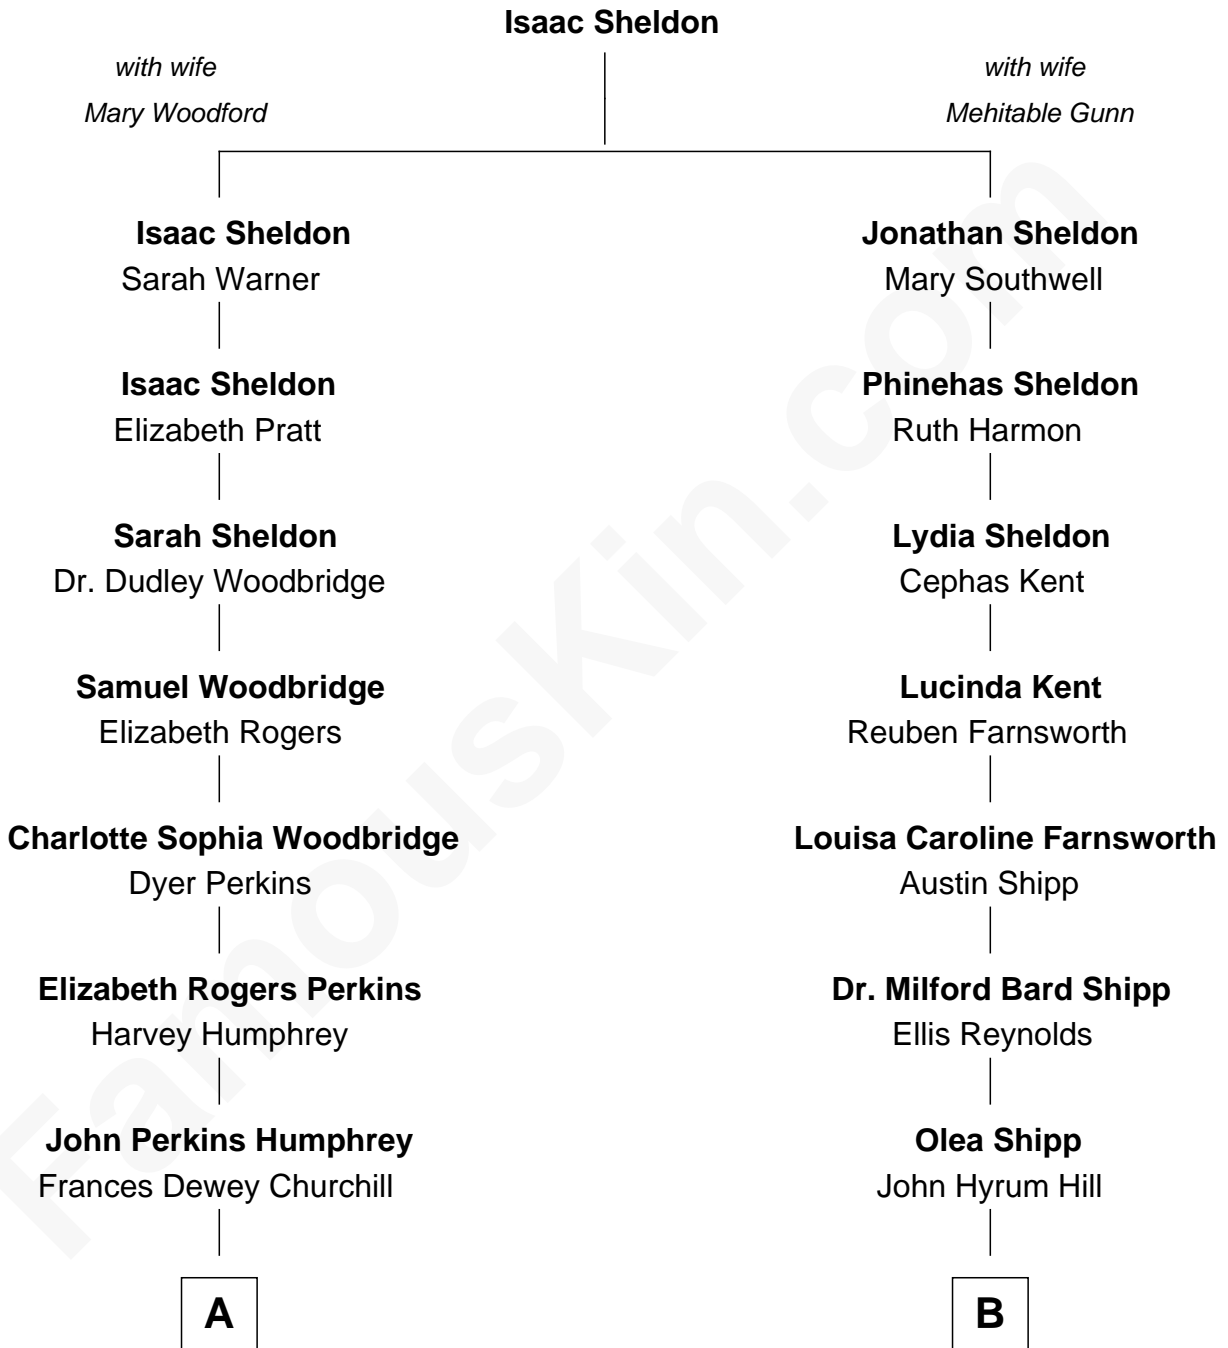

**FamousKin.com**  
**Relationship Chart of**  
**Humphrey Bogart**  
*Movie Actor*

8th cousin 1 time removed of

**Amy Adams**  
*Movie Actress*

**A**

**Maud Humphrey**  
Dr. Belmont Deforest Bogart

**Humphrey Bogart**  
*Movie Actor*

**B**

**Olea Lorraine Hill**  
Frank Ralph Adams

**Richard Kent Adams**  
Kathryn Hicken

**Amy Adams**  
*Movie Actress*

FamousKin.com