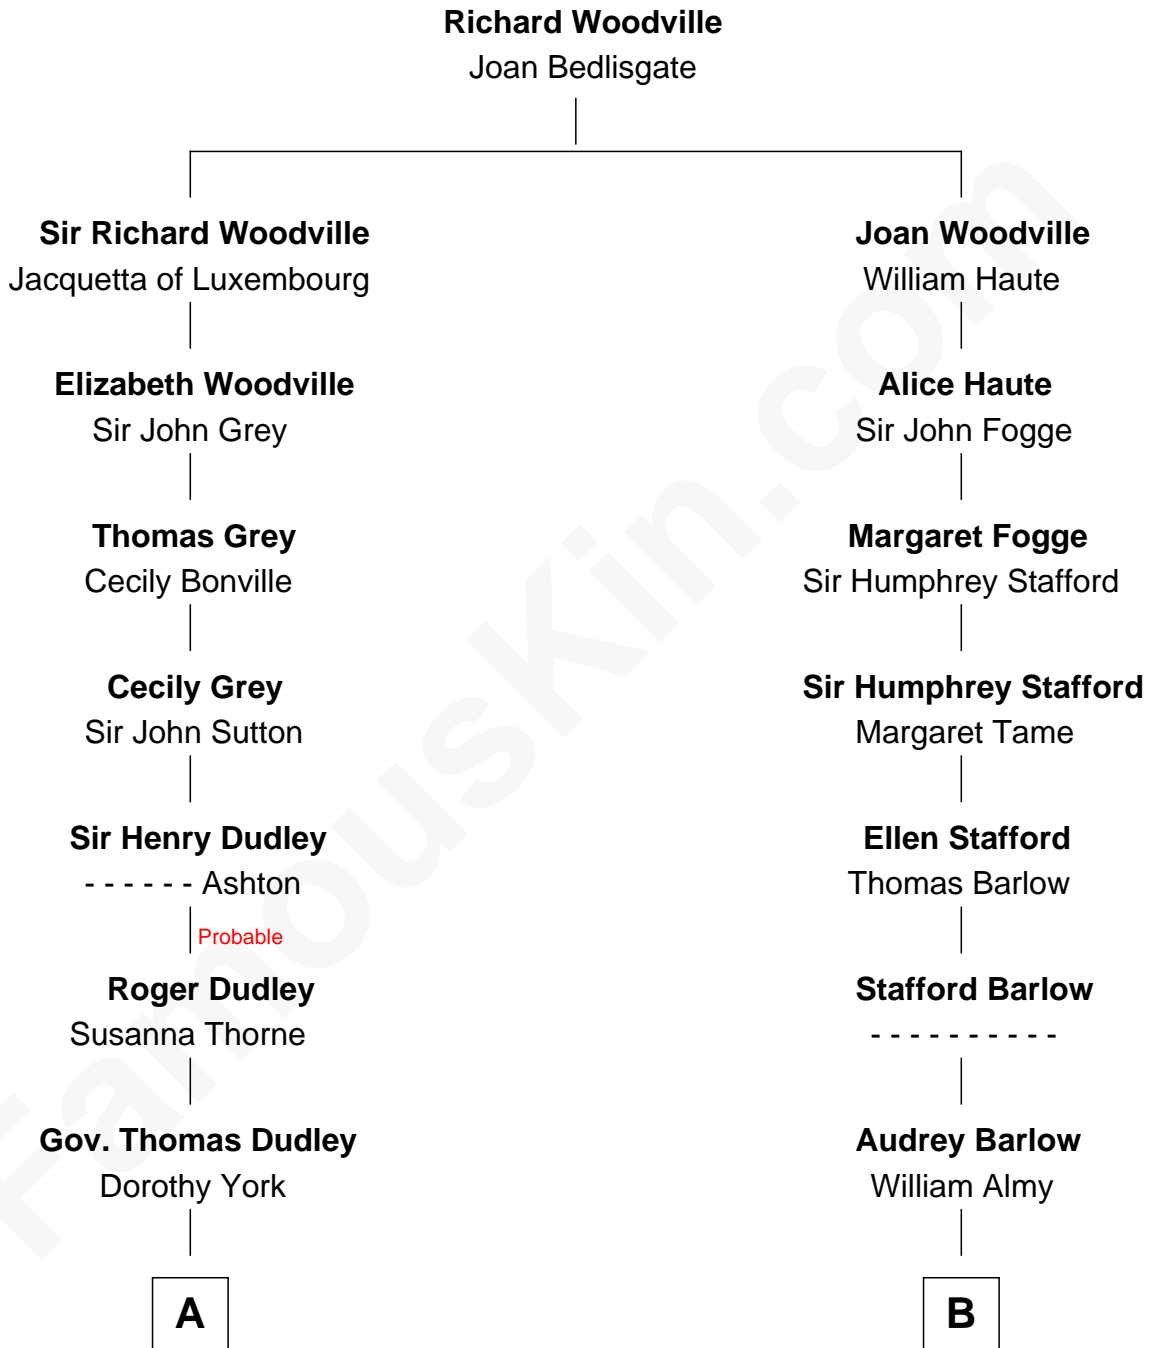

FamousKin.com
Relationship Chart of
Humphrey Bogart
Movie Actor

16th cousin 3 times removed of
Amy Adams
Movie Actress

C

Colleen Hammond
Joseph Hugh Hicken

Kathryn Hicken
Richard Kent Adams

Amy Adams
Movie Actress

FamousKin.com