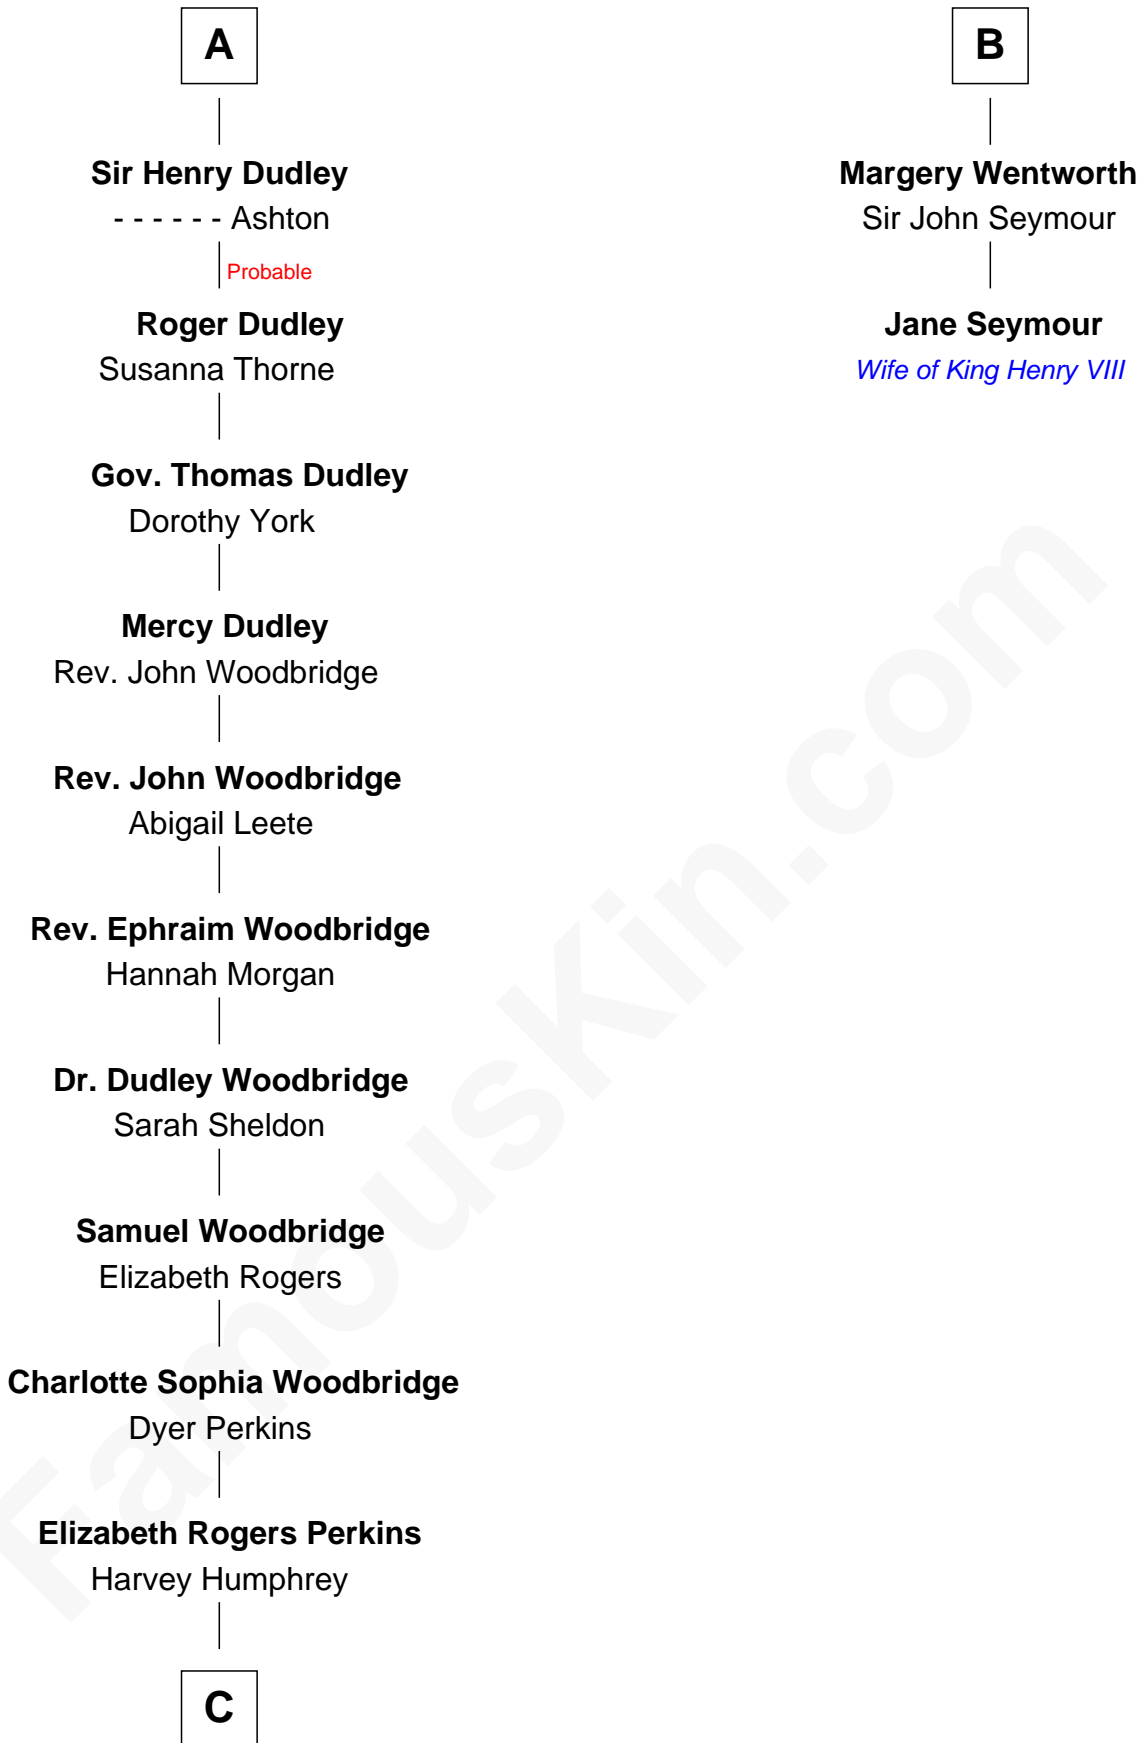

FamousKin.com
Relationship Chart of
Humphrey Bogart
Movie Actor

8th cousin 11 times removed of

Jane Seymour
3rd Wife of King Henry VIII

Eudo la Zouche
 Milicent de Cantilupe

Eve la Zouche
 Sir Maurice de Berkeley

Thomas de Berkeley
 Katherine de Clyvedon

Sir John Berkeley
 Elizabeth Betteshorne

Elizabeth Berkeley
 Sir John Sutton

Sir Edmund Sutton
 Joyce Tiptoft

Sir Edward Sutton
 Cecily Willoughby

Sir John Sutton
 Cecily Grey

A

Sir William la Zouche
 Maud Lovel

Milicent la Zouche
 Sir William Deincourt

Margaret Deincourt
 Sir Robert de Tibetot

Elizabeth de Tibetot
 Sir Philip le Despencer

Margery Despencer
 Sir Roger Wentworth

Sir Philip Wentworth
 Mary Clifford

Sir Henry Wentworth
 Anne Say

B

C

John Perkins Humphrey

Frances Dewey Churchill

Maud Humphrey

Dr. Belmont Deforest Bogart

Humphrey Bogart