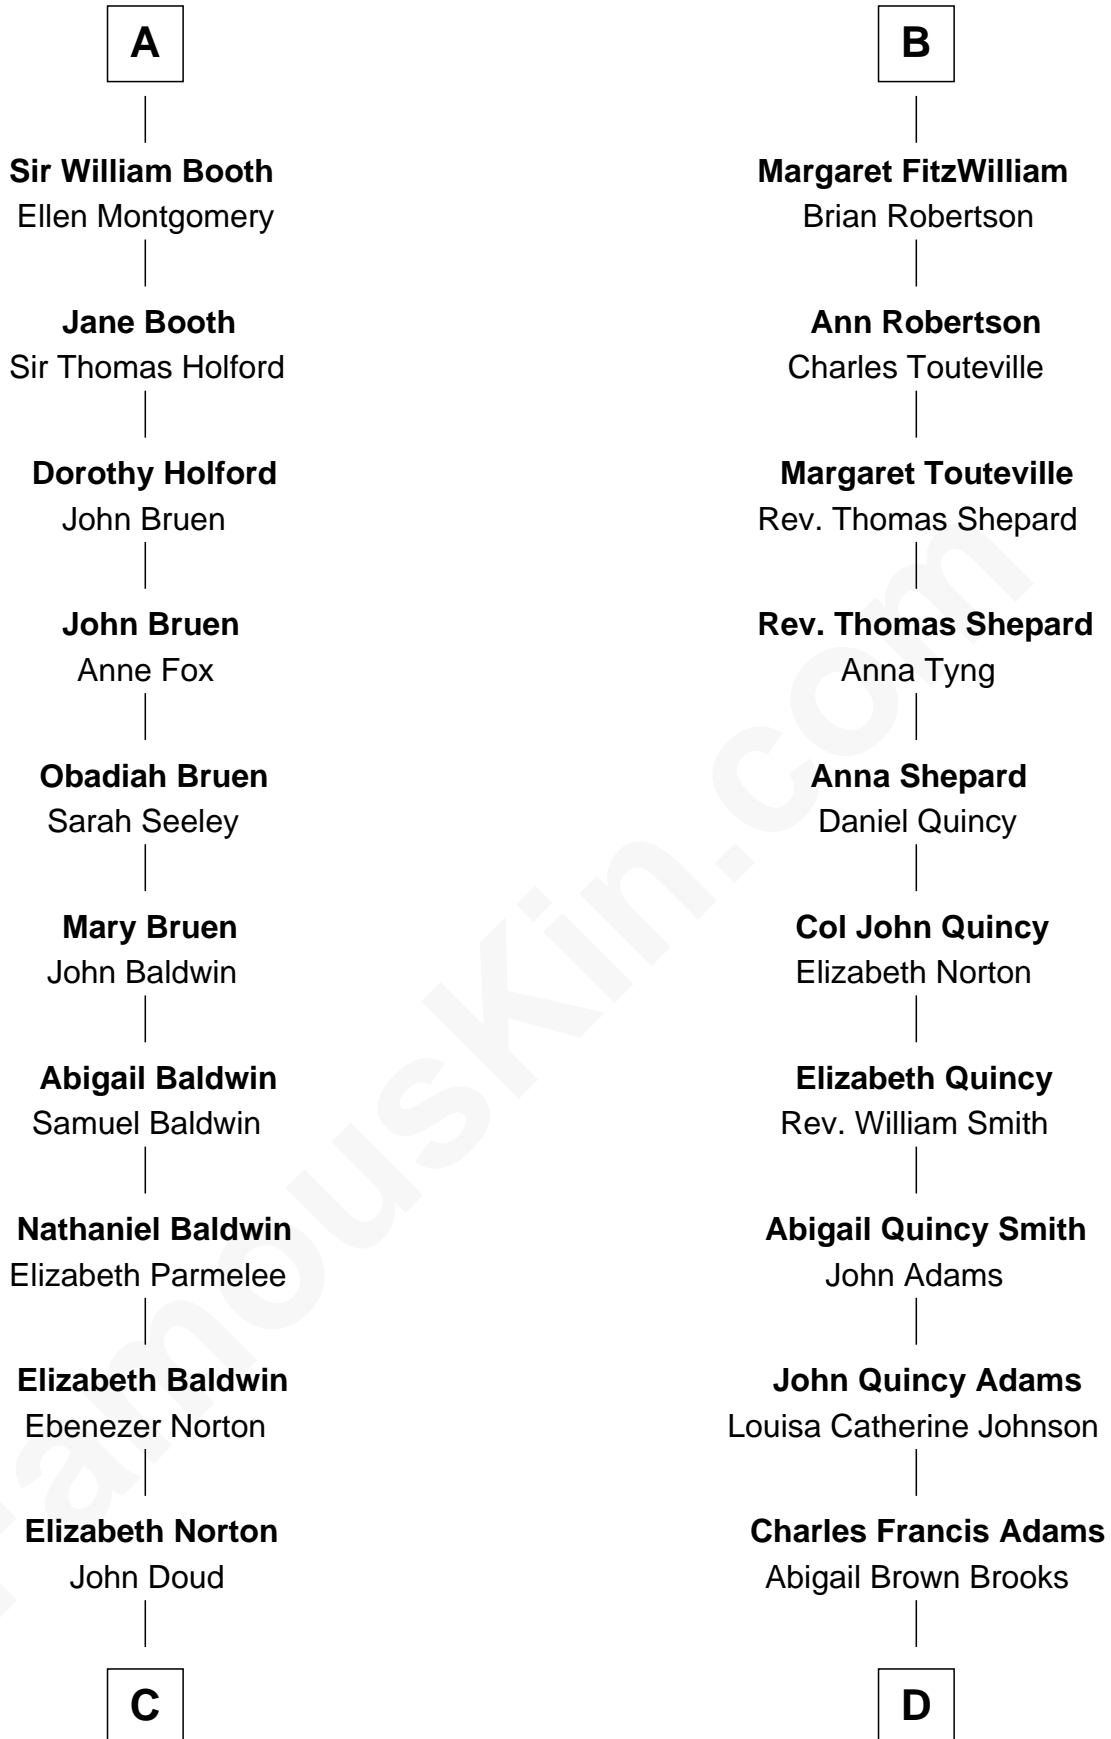

FamousKin.com
Relationship Chart of
Humphrey Bogart
Movie Actor

20th cousin 1 time removed of

John Adams Morgan
1952 Olympic Sailing Gold Medalist

C

Rachel Doud
Jonathan Humphrey

Harvey Humphrey
Elizabeth Rogers Perkins

John Perkins Humphrey
Frances Dewey Churchill

Maud Humphrey
Dr. Belmont Deforest Bogart

Humphrey Bogart
Movie Actor

D

John Quincy Adams
Frances Cadwallader Crowninshield

Charles Francis Adams
Frances Lovering