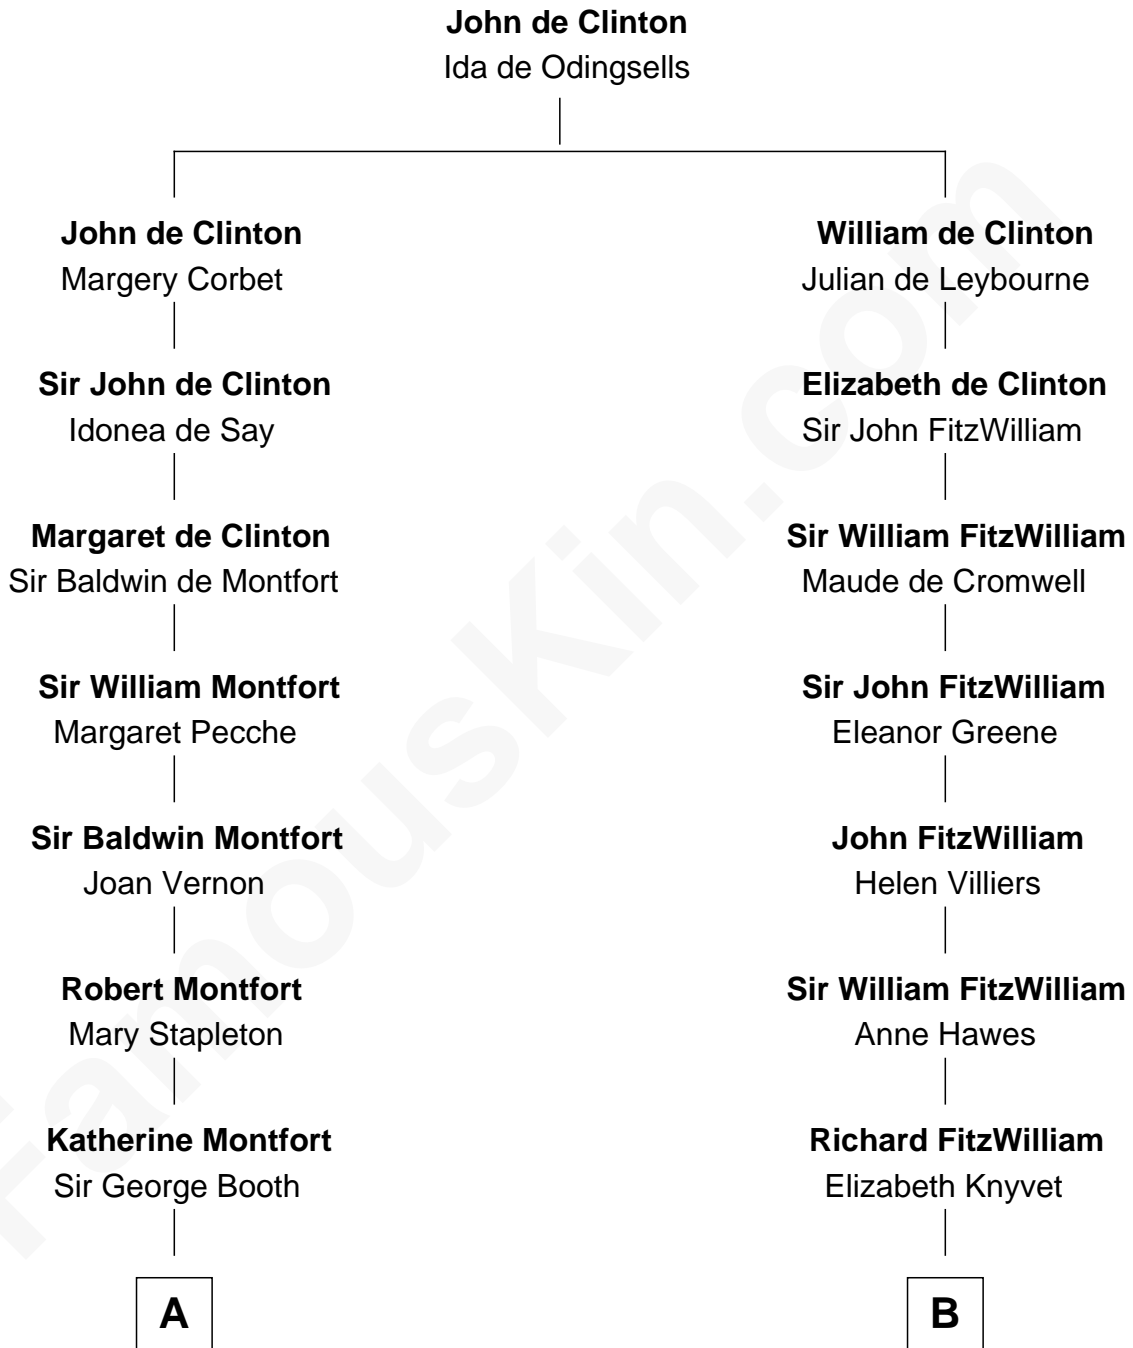

FamousKin.com
Relationship Chart of
Humphrey Bogart
Movie Actor

20th cousin 1 time removed of

John Adams Morgan
1952 Olympic Sailing Gold Medalist

C

Rachel Doud
Jonathan Humphrey

Harvey Humphrey
Elizabeth Rogers Perkins