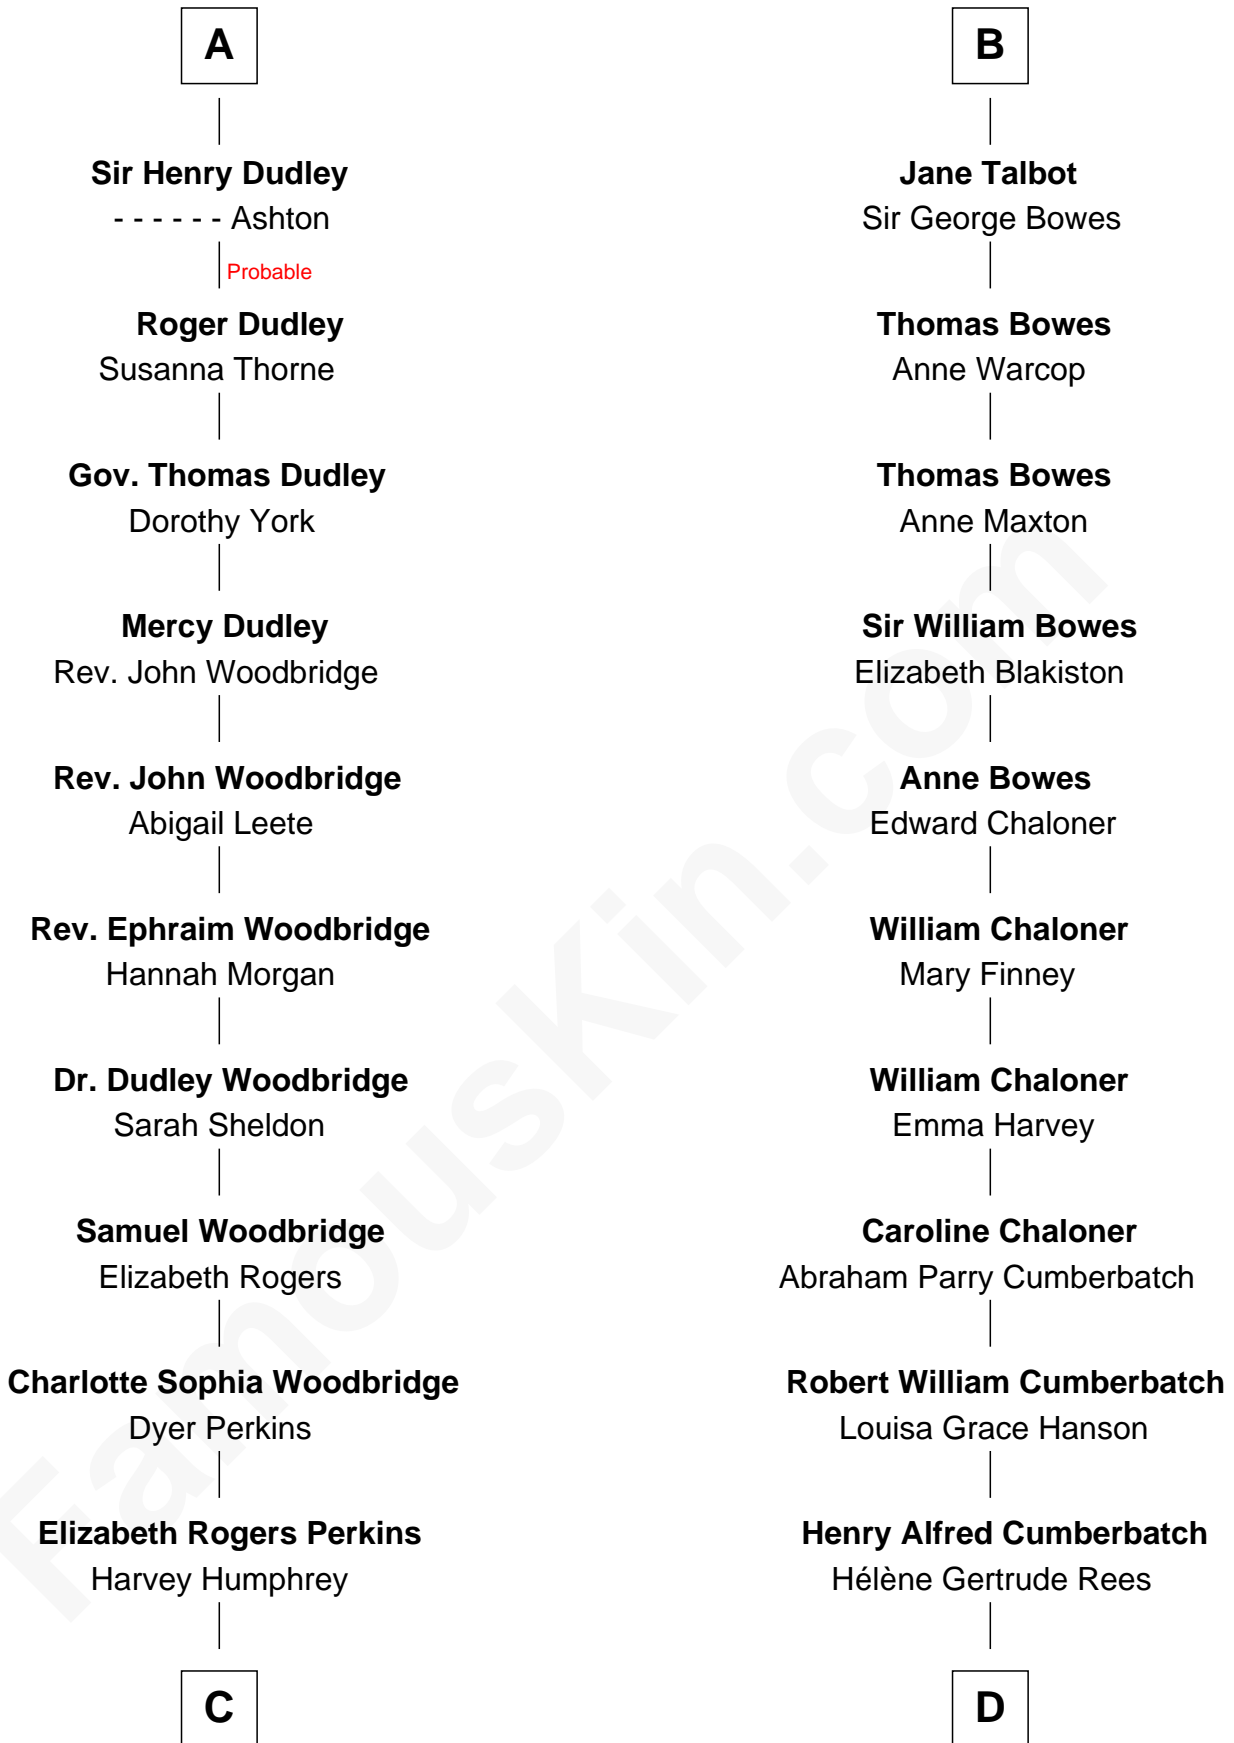

FamousKin.com
Relationship Chart of
Humphrey Bogart
Movie Actor

19th cousin of

Benedict Cumberbatch
Movie, Television and Stage Actor

Sir William de Ros
 Margery de Badlesmere

Thomas de Ros
 Beatrice de Stafford

Margaret de Ros
 Sir Reynold Grey

Margaret Grey
 Sir William Bonville

William Bonville
 Elizabeth Harington

William Bonville
 Katherine Neville

Cecily Bonville
 Thomas Grey

Cecily Grey
 Sir John Sutton

A

Maud de Roos
 John de Welles

Anne de Welles
 James Butler

James Butler
 Joan Beauchamp

Elizabeth Butler
 John Talbot

Sir Gilbert Talbot
 Audrey Cotton

Sir John Talbot
 Margaret Troutbeck

Sir John Talbot
 Frances Giffard

B

FamousKin.com