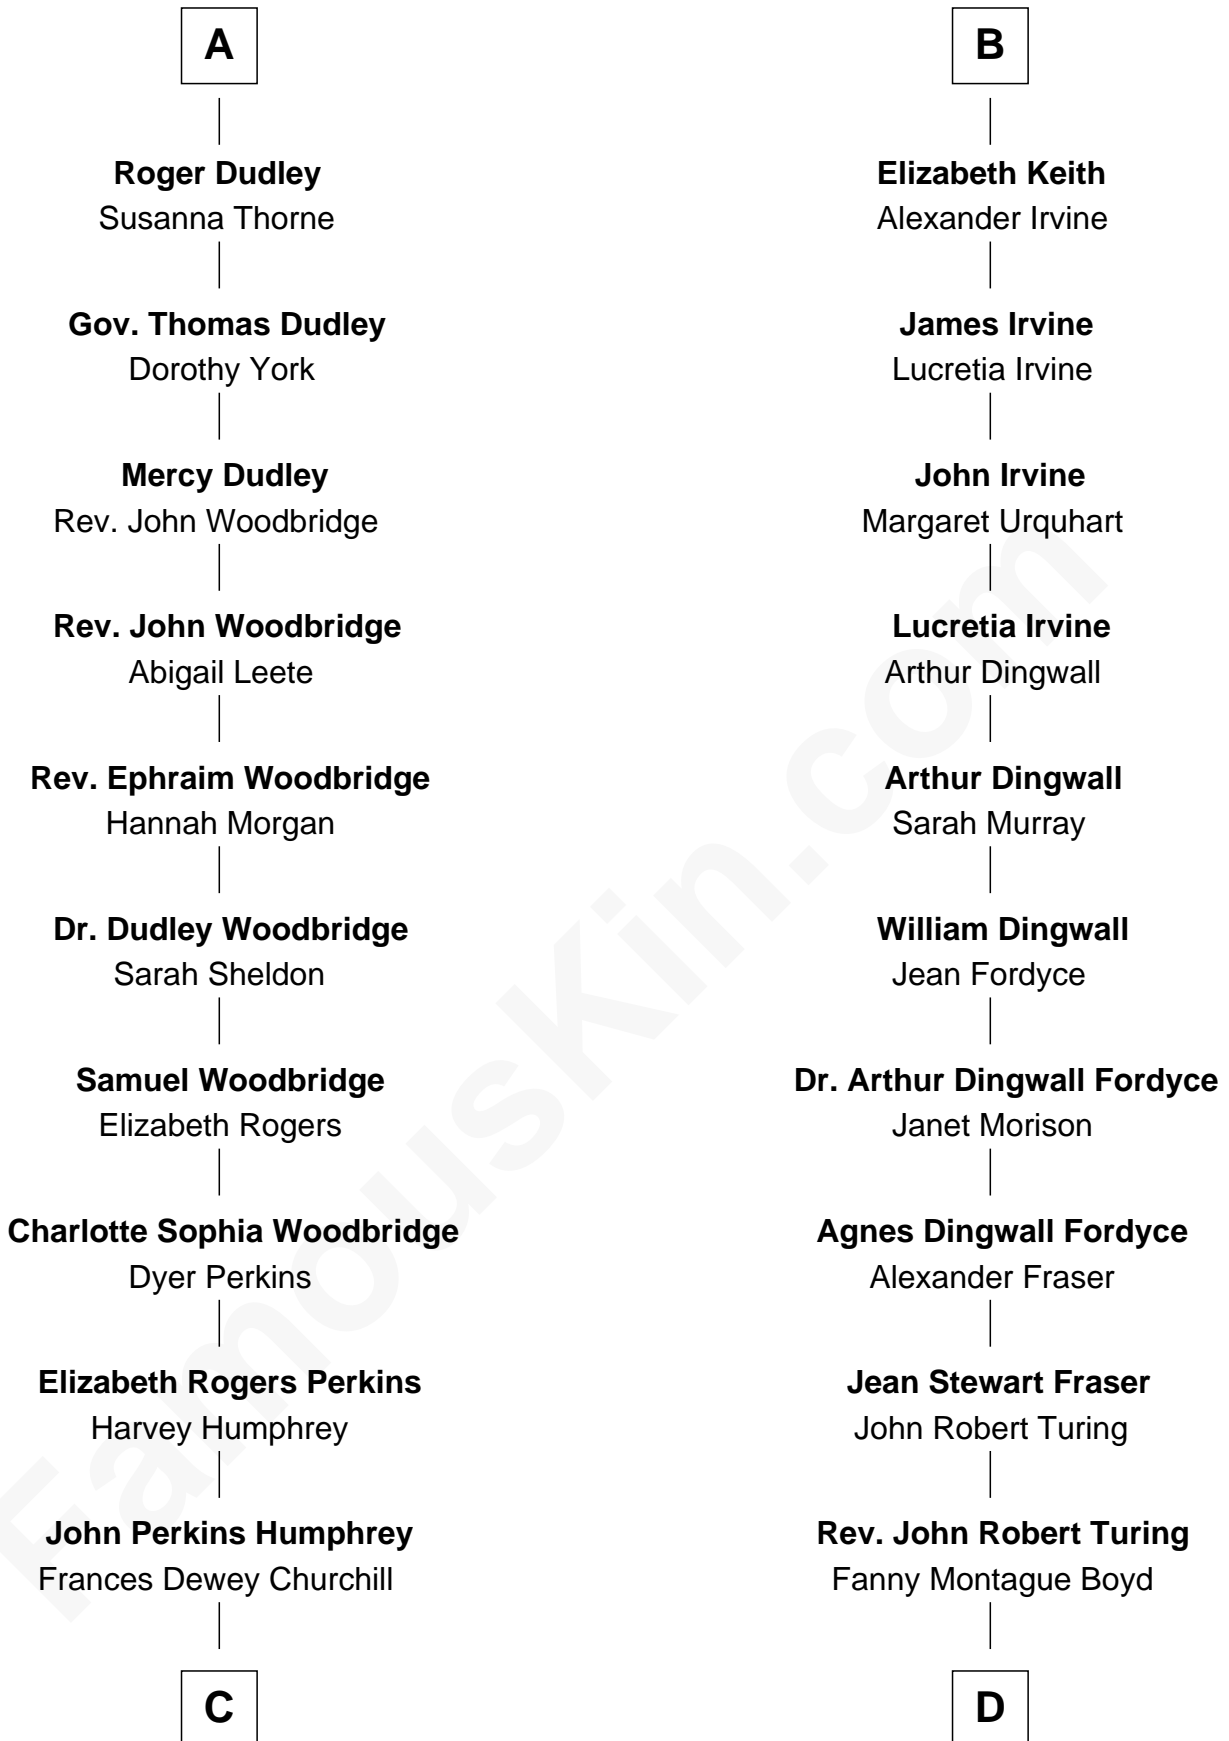

# FamousKin.com Relationship Chart of

**Humphrey Bogart**

*Movie Actor*

18th cousin of

**Alan Turing**

*WWII Codebreaker of Nazi Enigma Machine*

FamousKin.com