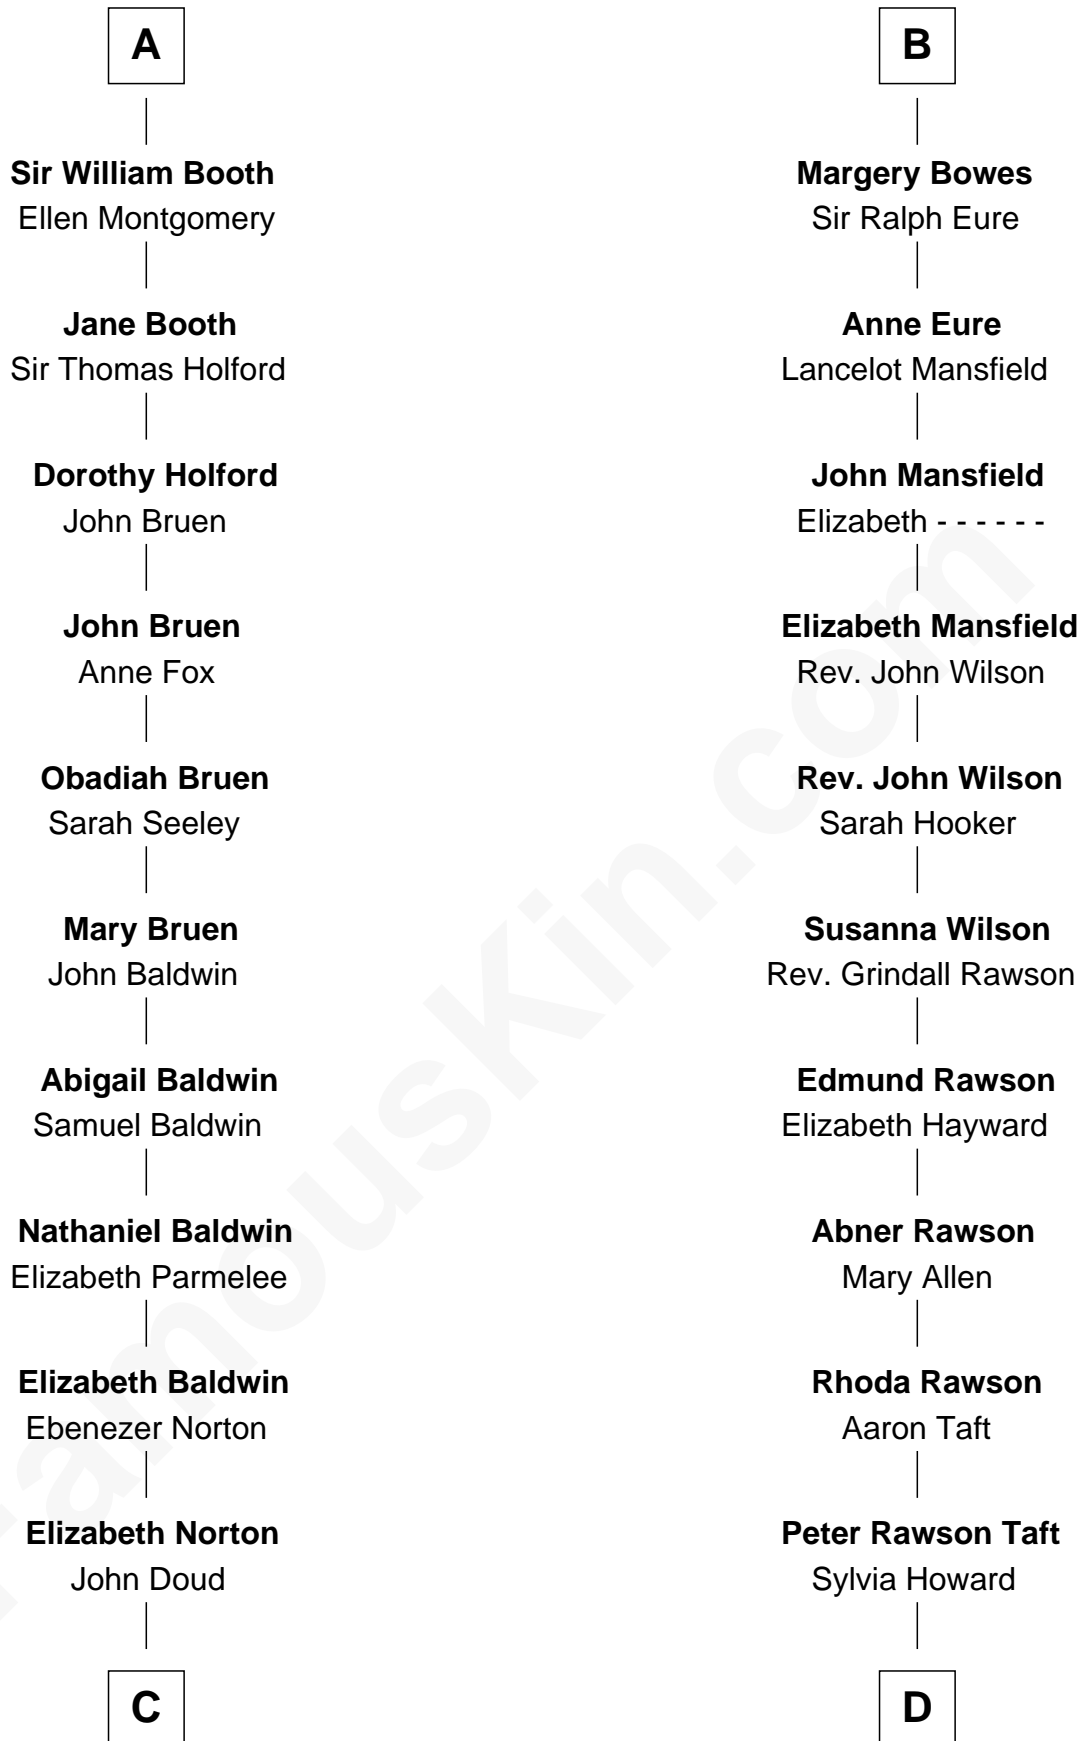

# FamousKin.com Relationship Chart of

**Humphrey Bogart**

*Movie Actor*

21st cousin of

**Bob Taft**

*67th Governor of Ohio*

**Guy de Beauchamp**

Alice de Toeni

Katherine de Mortimer

**Maud de Beauchamp**

Sir Roger de Clifford

**Katherine de Clifford**

Sir Ralph de Greystoke

**Joan de Greystoke**

Sir William Bowes

**Sir William Bowes**

Maud FitzHugh

**Sir Ralph Bowes**

Margery Conyers

**Sir Ralph Bowes**

Elizabeth Clifford

**B**

**C**

**Rachel Doud**  
Jonathan Humphrey

**Harvey Humphrey**  
Elizabeth Rogers Perkins

**John Perkins Humphrey**  
Frances Dewey Churchill

**Maud Humphrey**  
Dr. Belmont Deforest Bogart

**Humphrey Bogart**  
*Movie Actor*

**D**

**Alphonso Taft**  
Louisa Maria Torrey