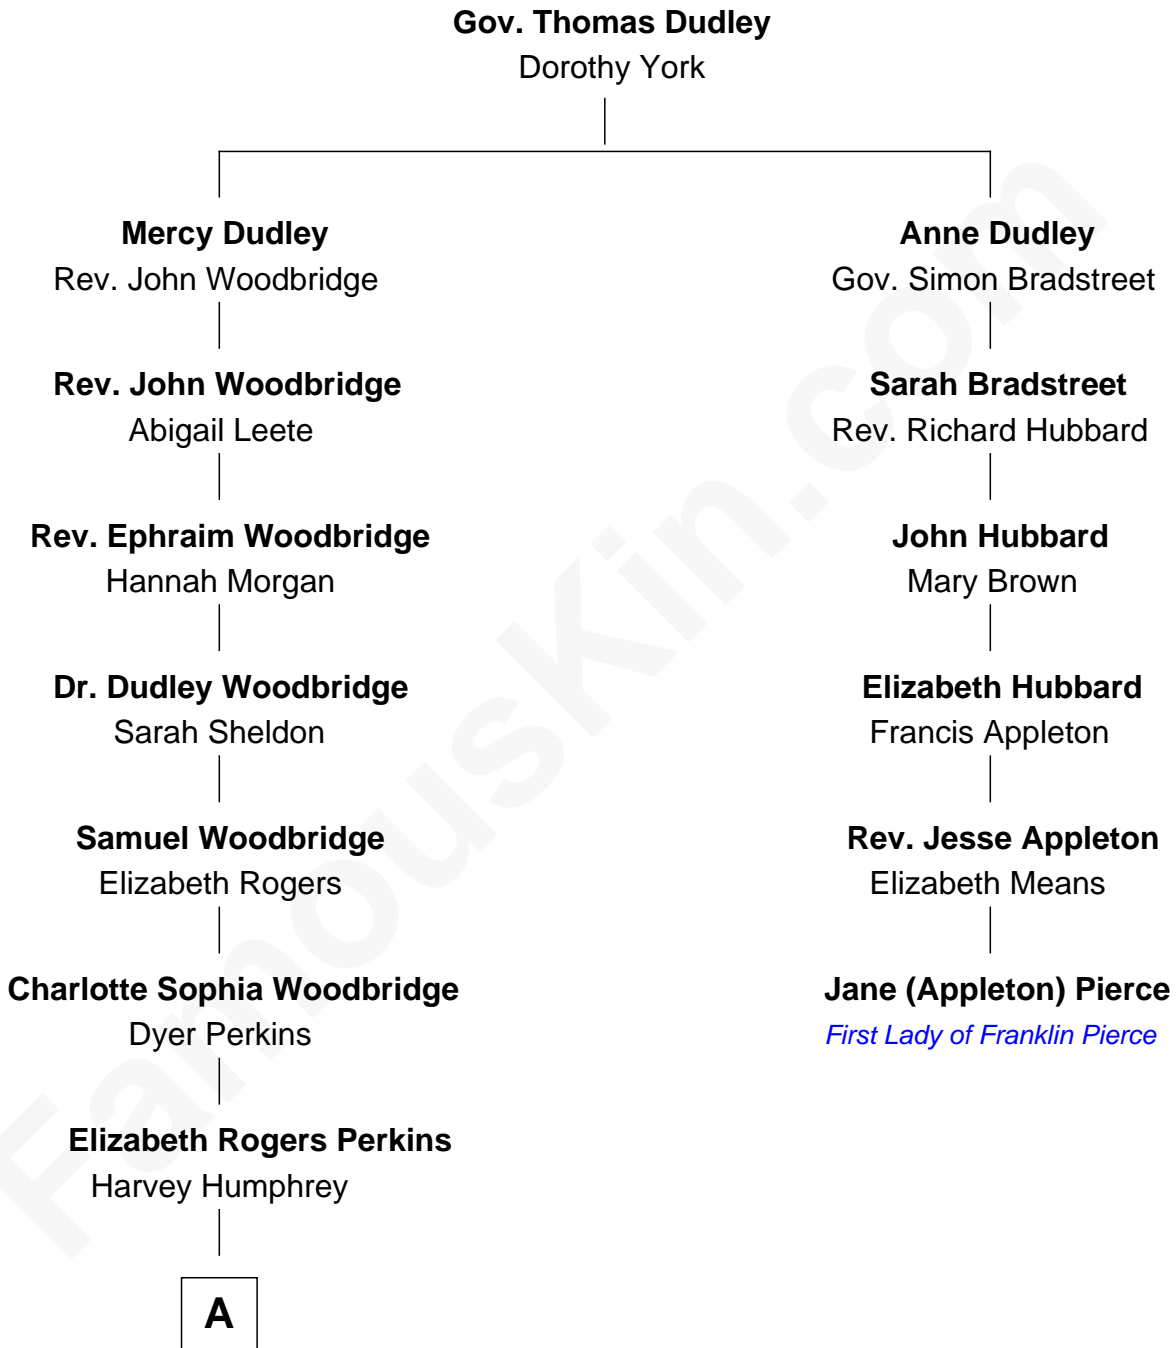

FamousKin.com
Relationship Chart of
Humphrey Bogart
Movie Actor

5th cousin 4 times removed of

Jane (Appleton) Pierce
First Lady of President Franklin Pierce

A

John Perkins Humphrey

Frances Dewey Churchill

Maud Humphrey

Dr. Belmont Deforest Bogart

Humphrey Bogart

Movie Actor

FamousKin.com