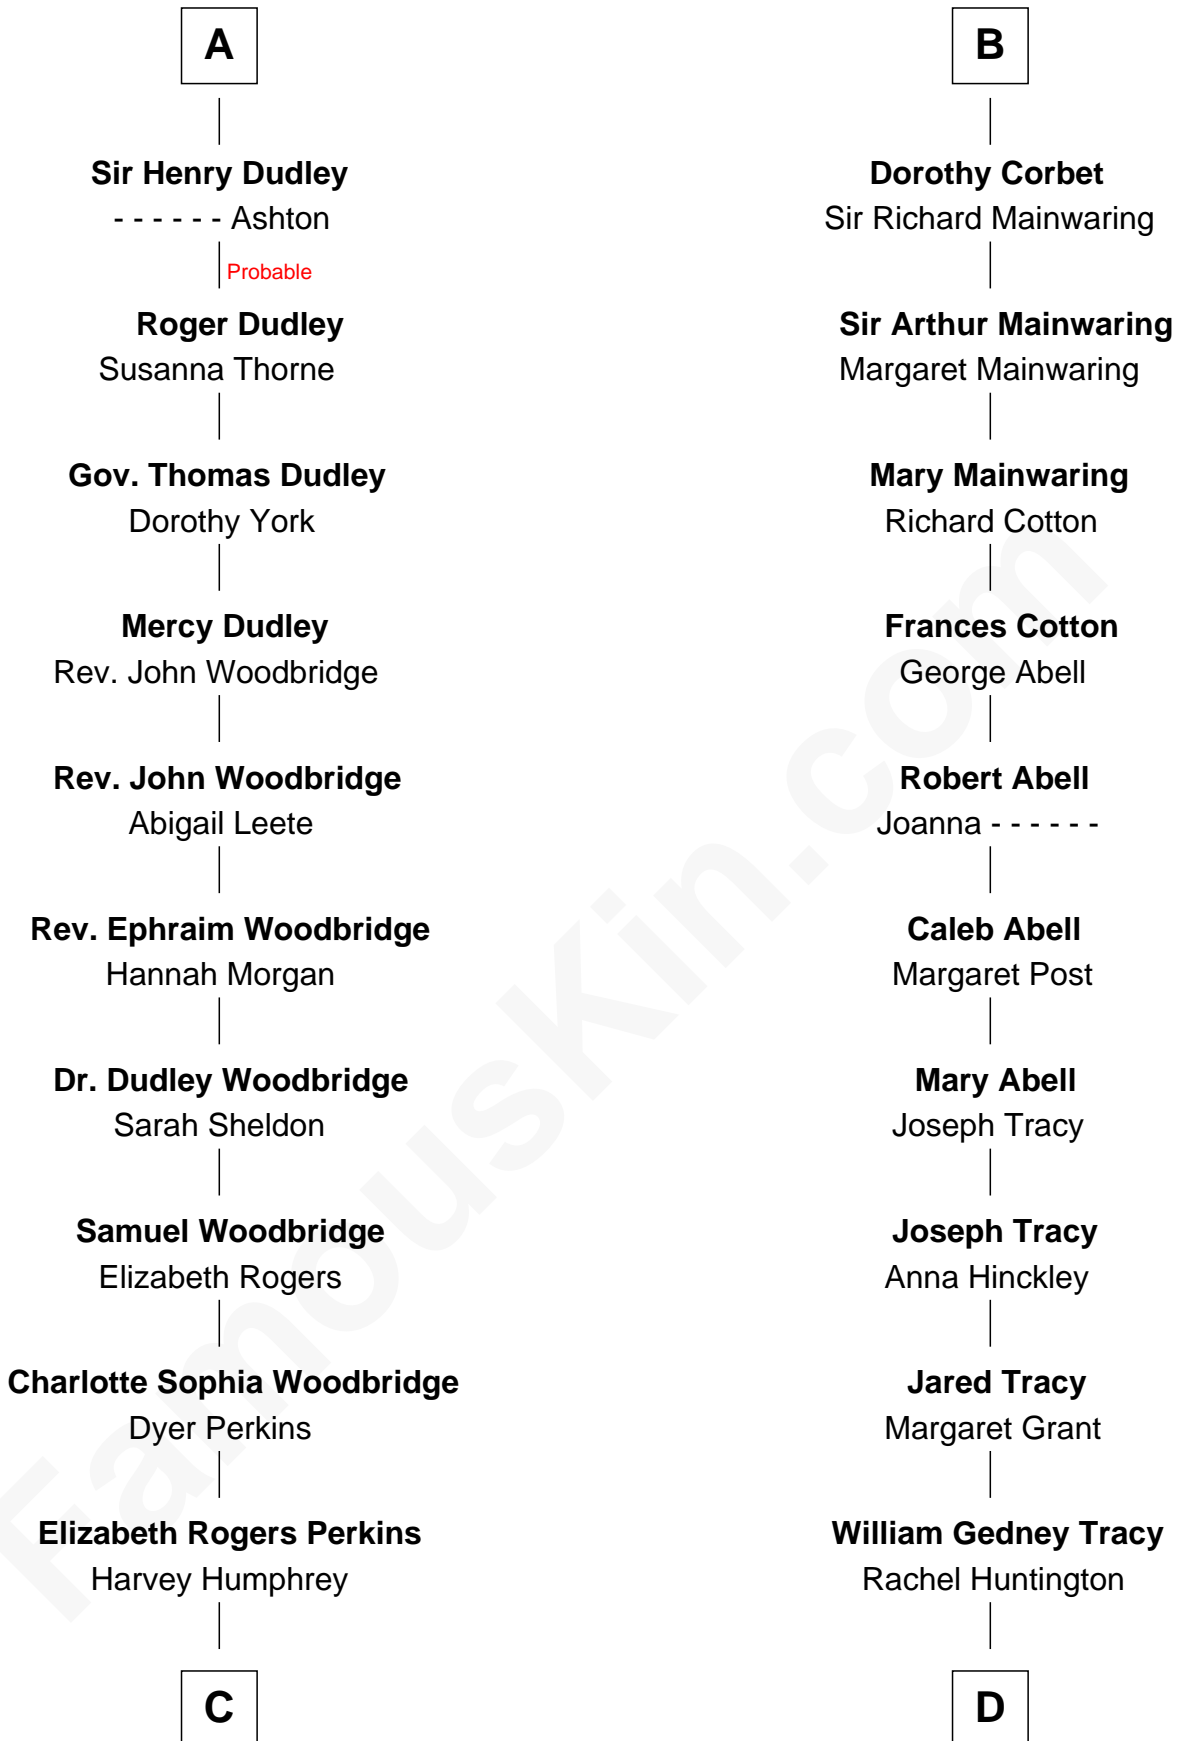

FamousKin.com
Relationship Chart of
Humphrey Bogart
Movie Actor

19th cousin 1 time removed of
Henry Sturgis Morgan
Co-Founder of Morgan Stanley

C

John Perkins Humphrey

Frances Dewey Churchill

Maud Humphrey

Dr. Belmont Deforest Bogart

Humphrey Bogart

Movie Actor

D

Charles F. Tracy

Louisa Kirkland

Frances Louisa Tracy

John Pierpont Morgan