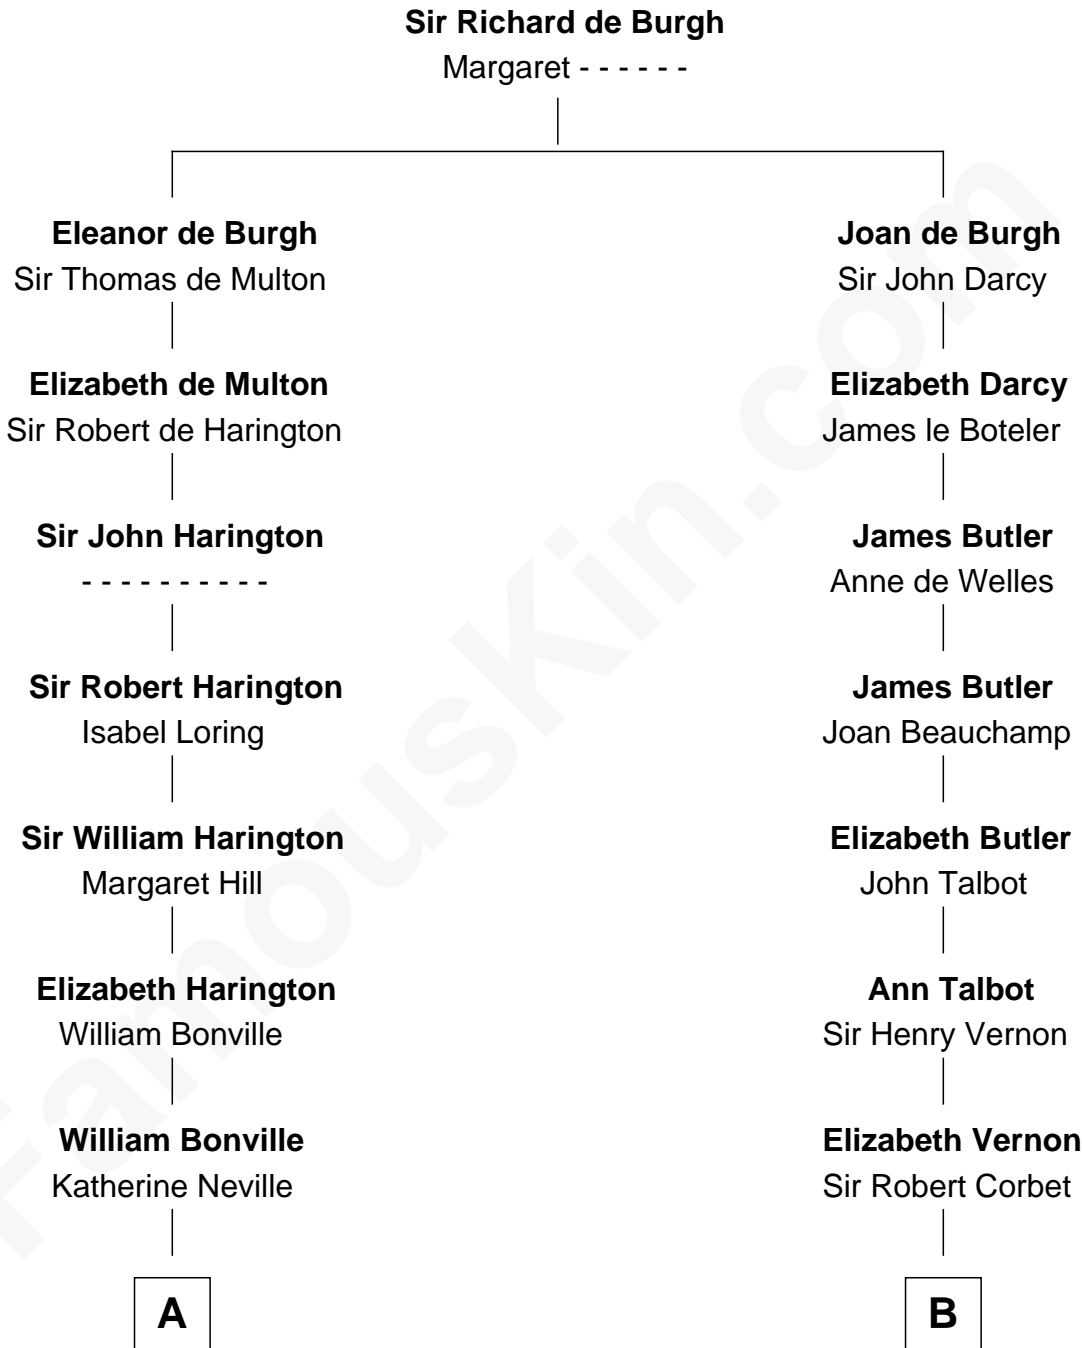

**FamousKin.com**  
**Relationship Chart of**  
**Humphrey Bogart**  
*Movie Actor*

20th cousin 1 time removed of  
**Henry Sturgis Morgan**  
*Co-Founder of Morgan Stanley*

**C**

**Charlotte Sophia Woodbridge**

Dyer Perkins

**Elizabeth Rogers Perkins**

Harvey Humphrey

**John Perkins Humphrey**

Frances Dewey Churchill

**Maud Humphrey**

Dr. Belmont Deforest Bogart

**Humphrey Bogart**

*Movie Actor*

**D**

**Charles F. Tracy**

Louisa Kirkland

**Frances Louisa Tracy**

John Pierpont Morgan

**John Pierpont Morgan**

Jane Norton Grew