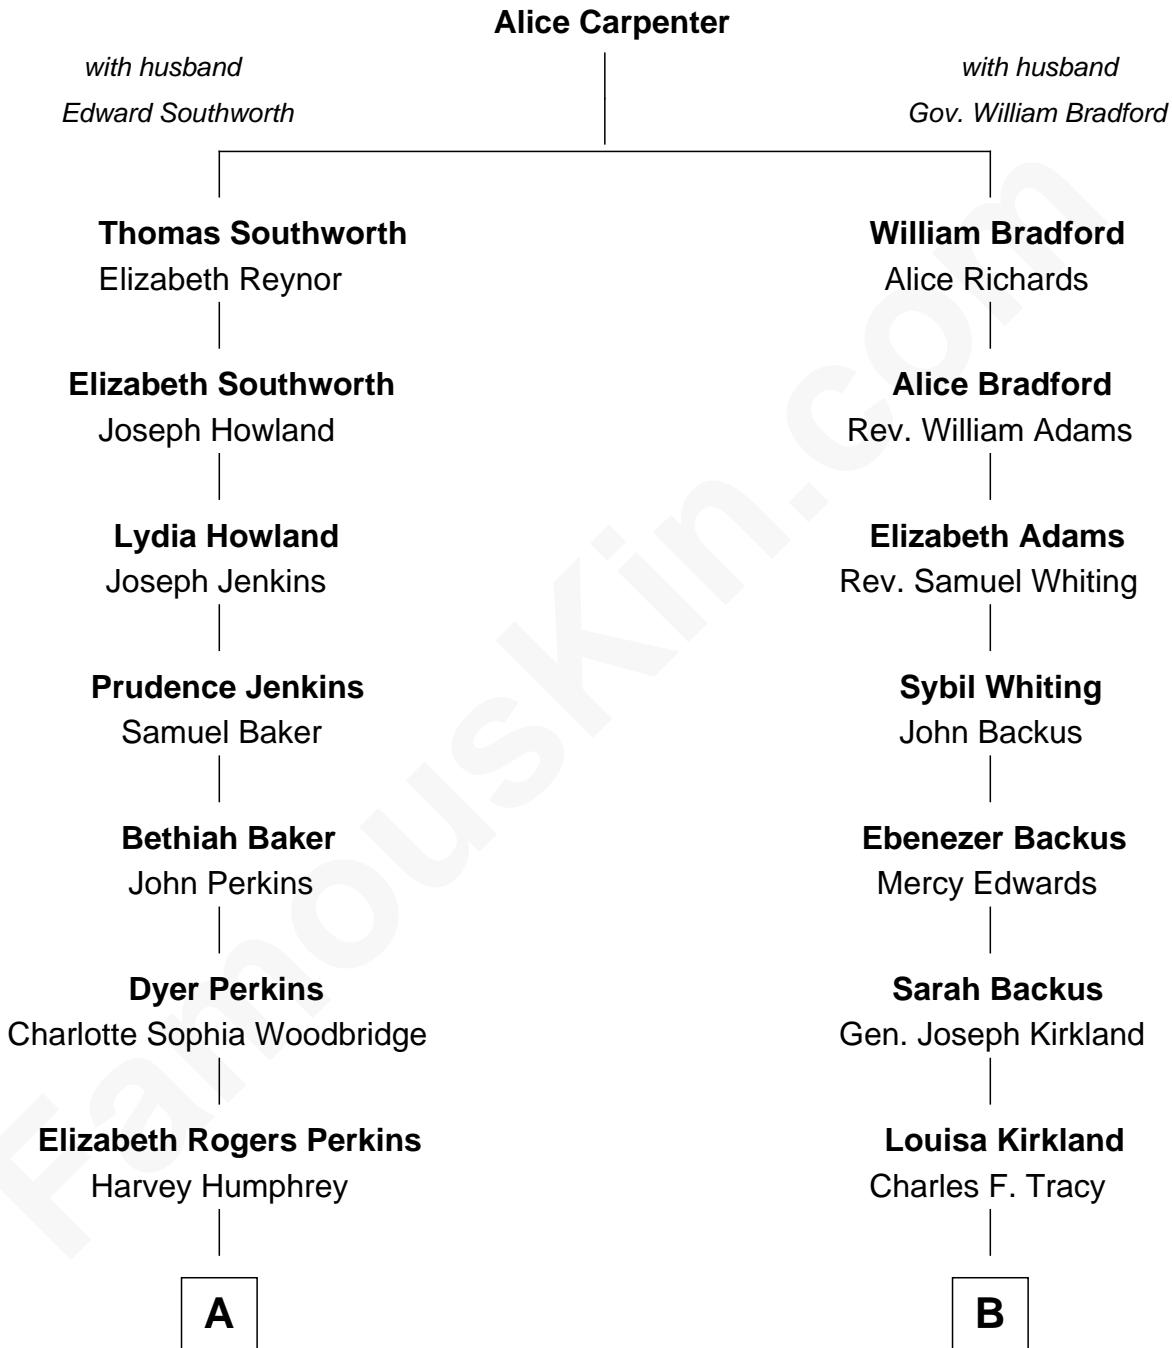

FamousKin.com
Relationship Chart of
Humphrey Bogart
Movie Actor

9th cousin of
Henry Sturgis Morgan
Co-Founder of Morgan Stanley

A

John Perkins Humphrey
Frances Dewey Churchill

Maud Humphrey
Dr. Belmont Deforest Bogart

Humphrey Bogart
Movie Actor

B

Frances Louisa Tracy
John Pierpont Morgan

John Pierpont Morgan
Jane Norton Grew

Henry Sturgis Morgan
Co-Founder of Morgan Stanley

FamousKin.com