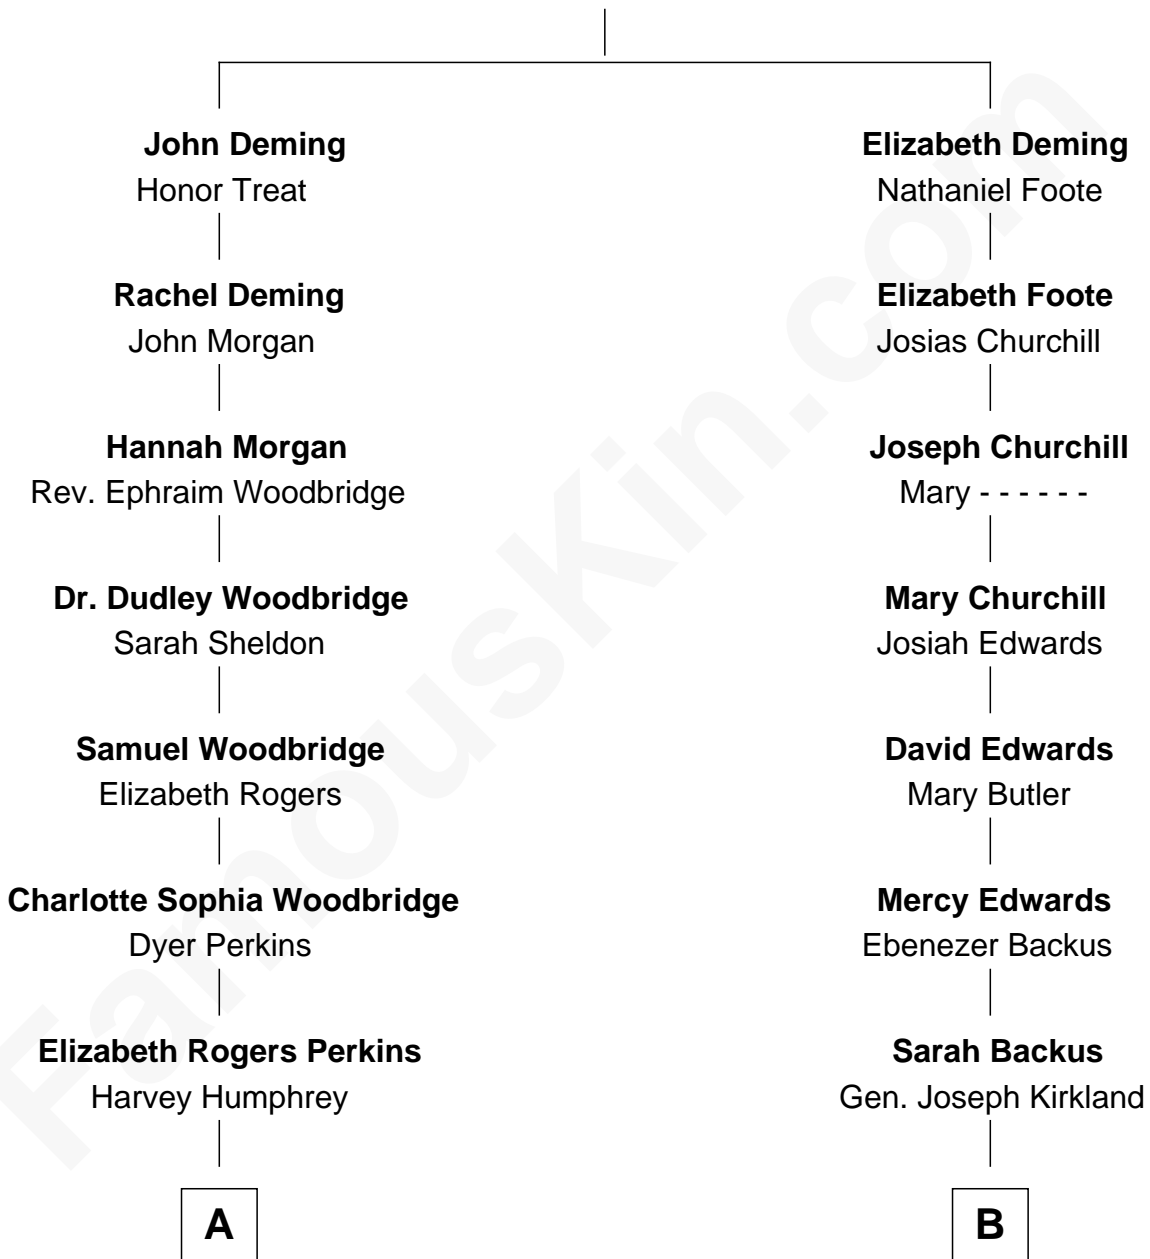

# FamousKin.com Relationship Chart of

**Humphrey Bogart**

*Movie Actor*

9th cousin of

**J.P. Morgan, Jr.**

*American Banker and Philanthropist*

----- Deming

**A**

**John Perkins Humphrey**

Frances Dewey Churchill

**Maud Humphrey**

Dr. Belmont Deforest Bogart

**Humphrey Bogart**

*Movie Actor*

**B**

**Louisa Kirkland**

Charles F. Tracy

**Frances Louisa Tracy**

John Pierpont Morgan

**J.P. Morgan, Jr.**

*American Banker and Philanthropist*

FamousKin.com