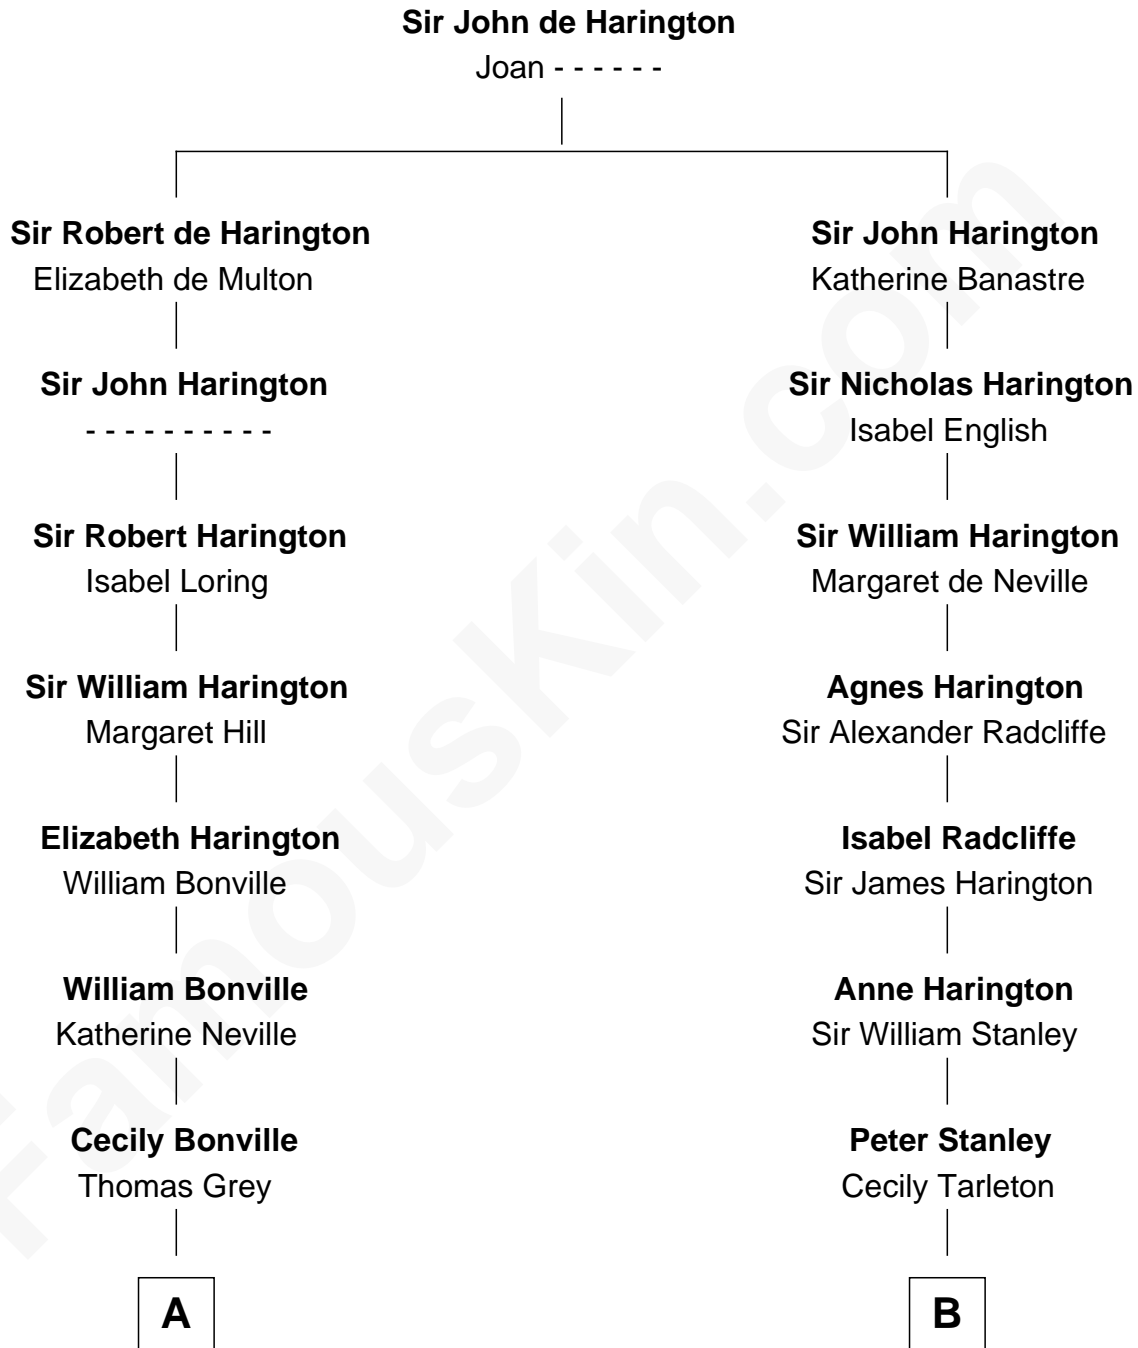

FamousKin.com
Relationship Chart of
Humphrey Bogart
Movie Actor

15th cousin 5 times removed of
Fitzhugh Lee
40th Governor of Virginia

C

—
Elizabeth Rogers Perkins

Harvey Humphrey

—
John Perkins Humphrey

Frances Dewey Churchill

—
Maud Humphrey

Dr. Belmont Deforest Bogart

—
Humphrey Bogart

Movie Actor

FamousKin.com