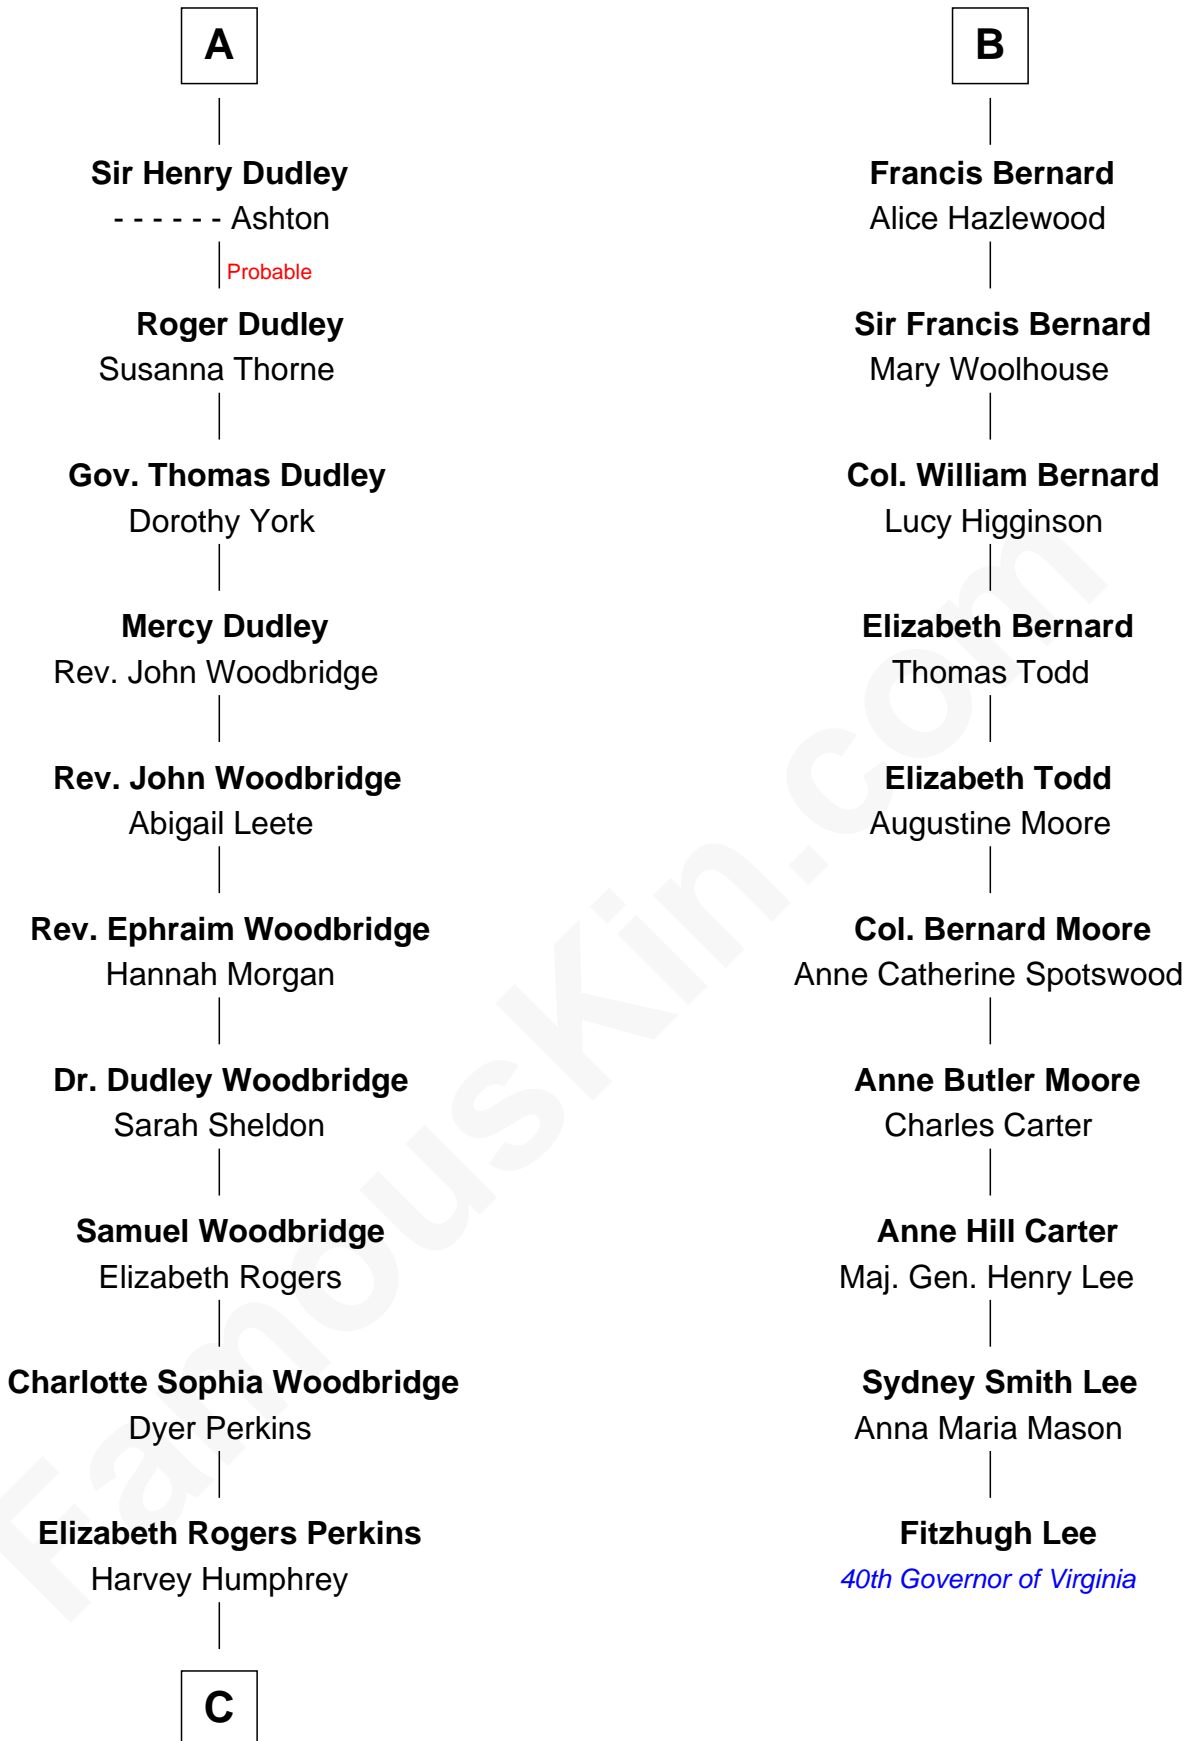

FamousKin.com
Relationship Chart of
Humphrey Bogart
Movie Actor

16th cousin 3 times removed of
Fitzhugh Lee
40th Governor of Virginia

Margaret de Audley
 Ralph de Stafford

C

—
John Perkins Humphrey

Frances Dewey Churchill

—
Maud Humphrey

Dr. Belmont Deforest Bogart

—
Humphrey Bogart

Movie Actor

FamousKin.com