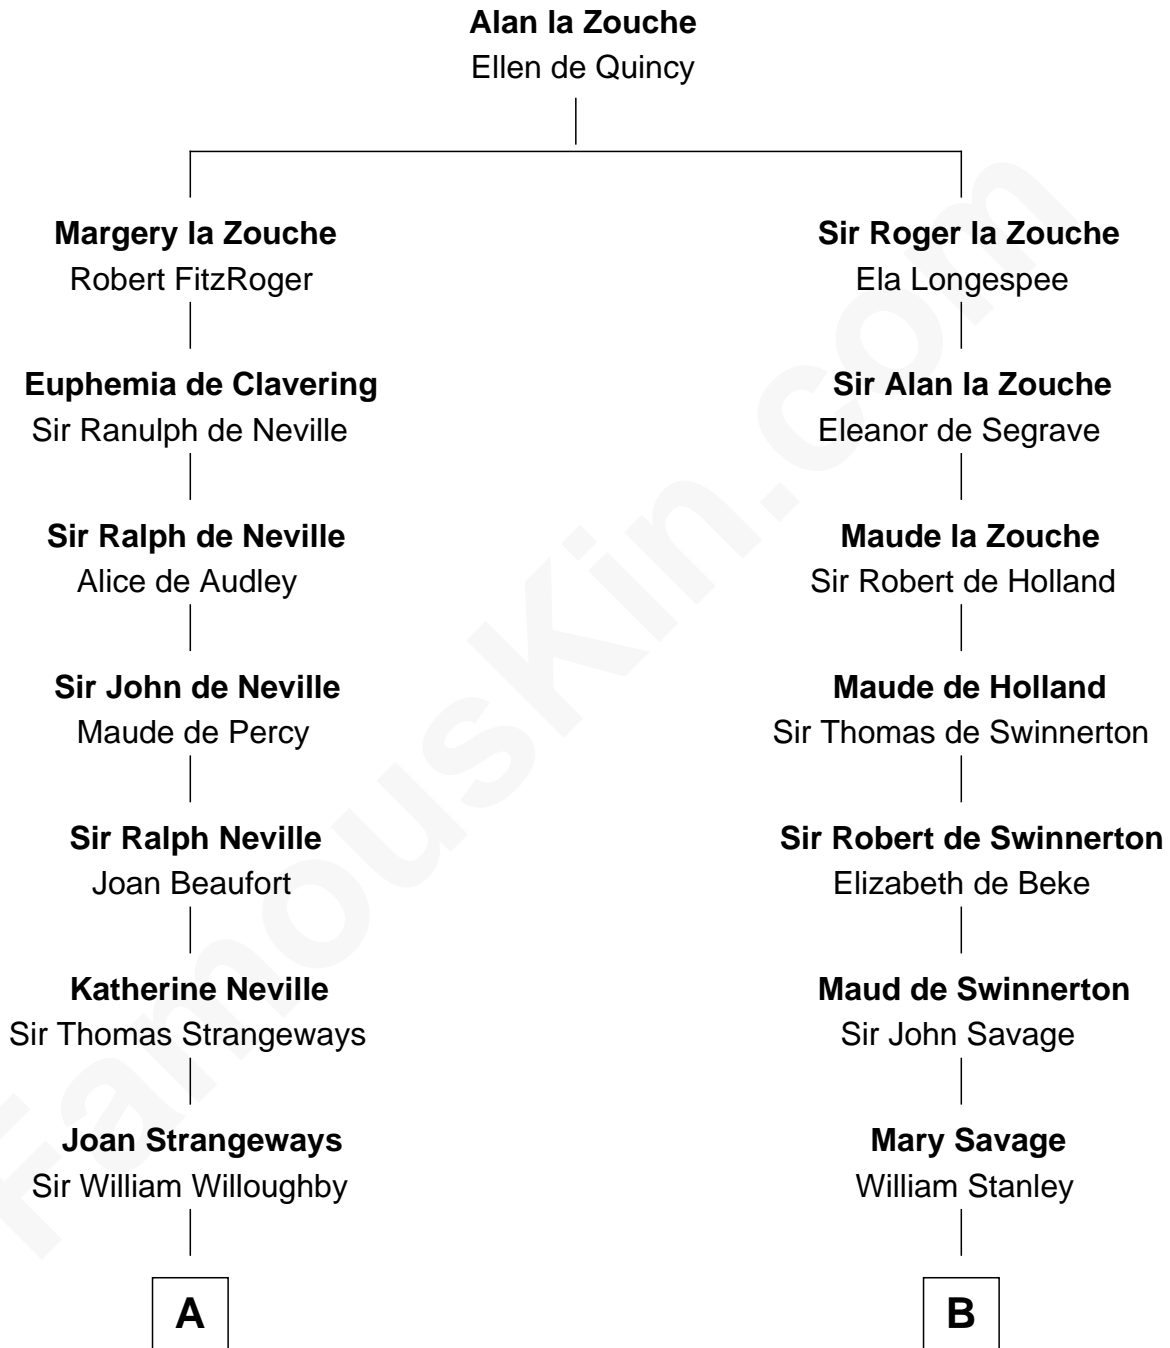

FamousKin.com
Relationship Chart of
Humphrey Bogart
Movie Actor

17th cousin 4 times removed of

Thomas Sim Lee
2nd and 7th Governor of Maryland

C

Charlotte Sophia Woodbridge

Dyer Perkins

Elizabeth Rogers Perkins

Harvey Humphrey

John Perkins Humphrey

Frances Dewey Churchill

Maud Humphrey

Dr. Belmont Deforest Bogart

Humphrey Bogart

Movie Actor

FamousKin.com