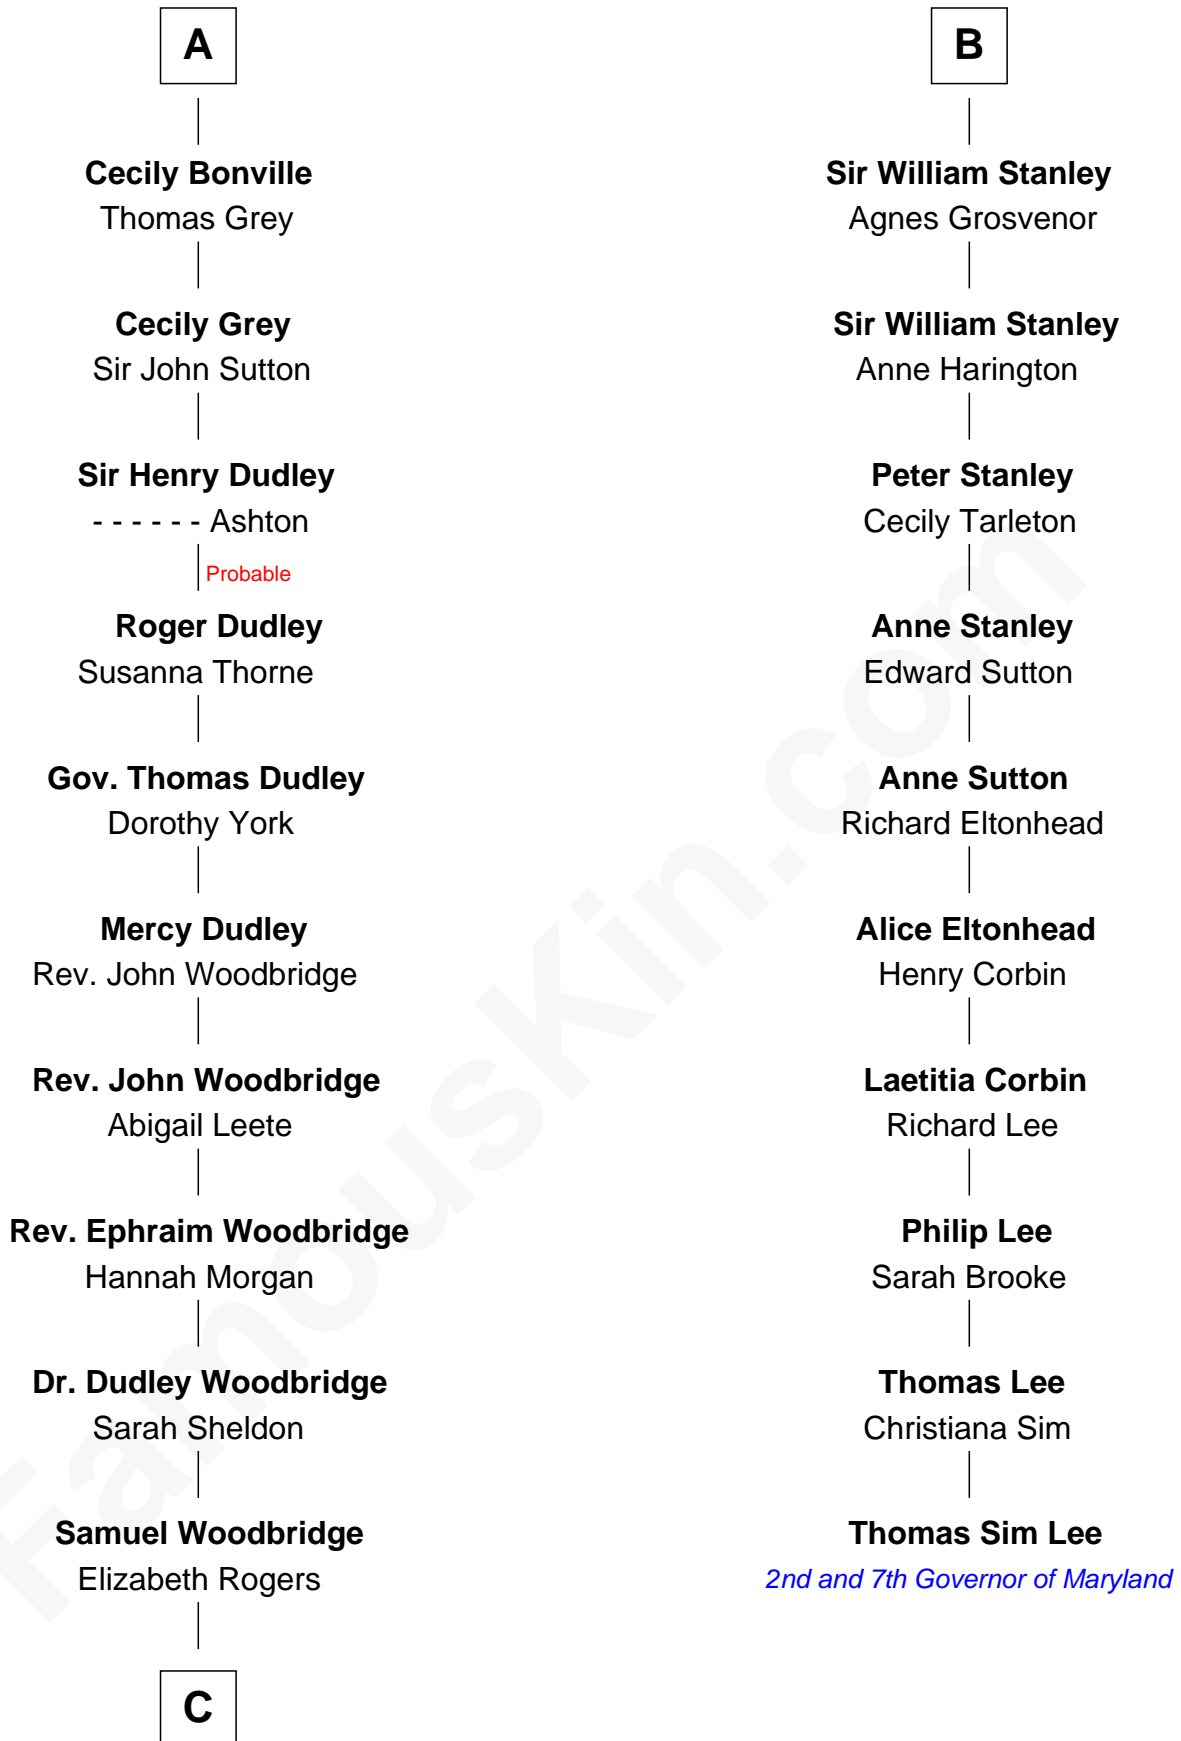

FamousKin.com
Relationship Chart of
Humphrey Bogart
Movie Actor

16th cousin 5 times removed of
Thomas Sim Lee
2nd and 7th Governor of Maryland

C

Charlotte Sophia Woodbridge

Dyer Perkins

Elizabeth Rogers Perkins

Harvey Humphrey

John Perkins Humphrey

Frances Dewey Churchill

Maud Humphrey

Dr. Belmont Deforest Bogart

Humphrey Bogart

Movie Actor

FamousKin.com