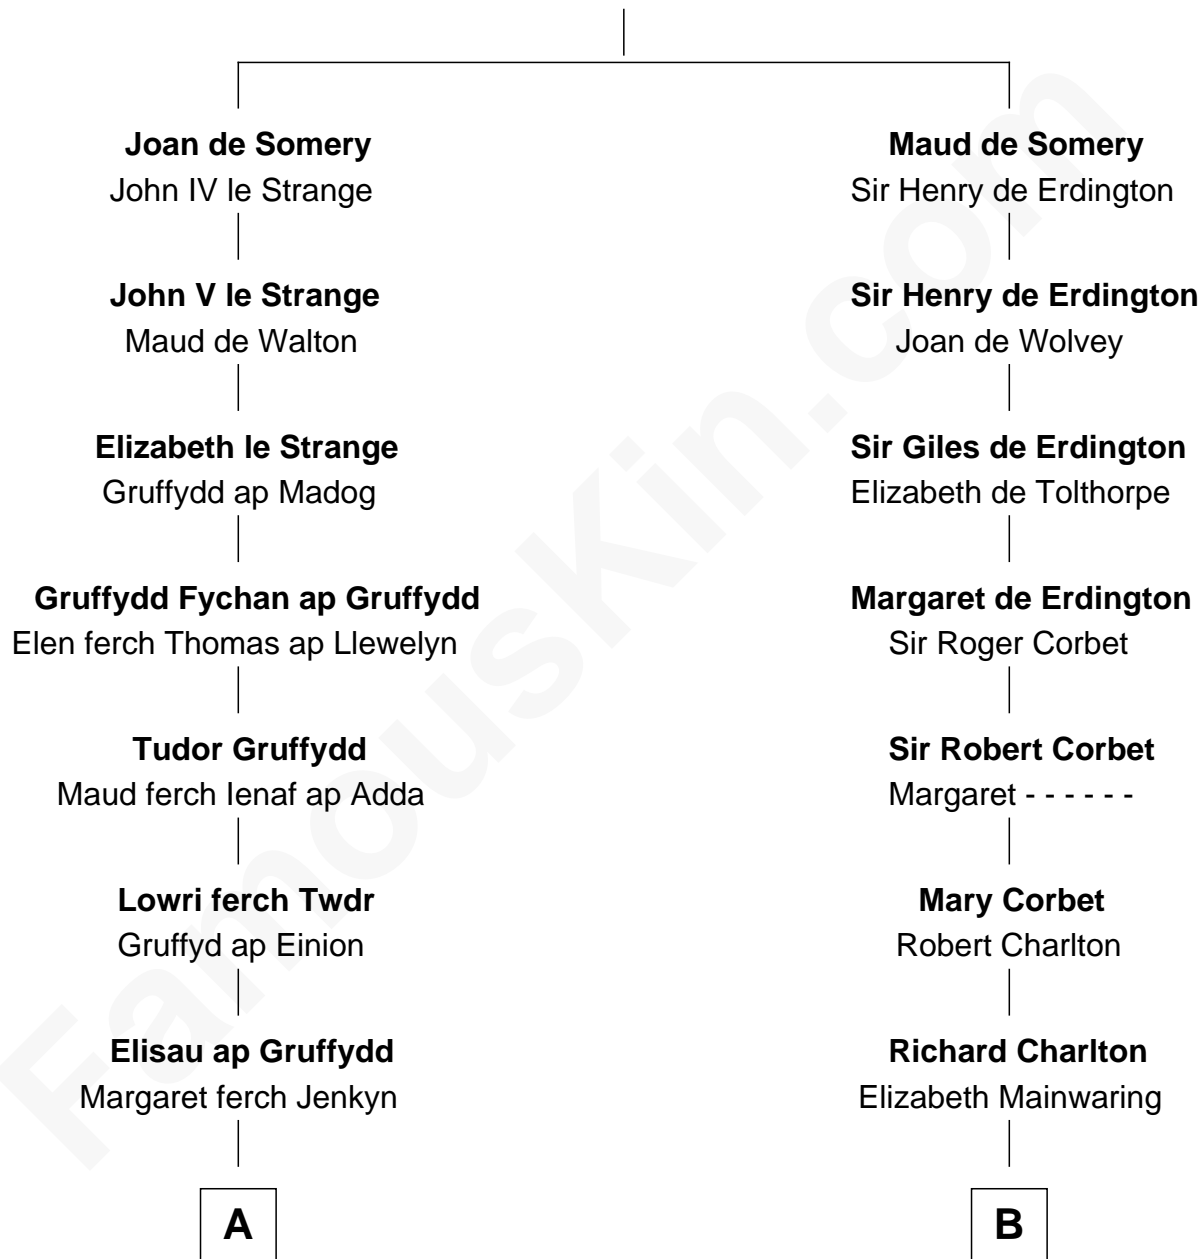

**FamousKin.com**  
**Relationship Chart of**  
**Humphrey Bogart**  
*Movie Actor*

**17th cousin 3 times removed of**  
**Thomas Sim Lee**  
*2nd and 7th Governor of Maryland*

**Sir Roger de Somery**  
 Nichole d'Aubenev

**C**

—  
**Sarah Dewey**  
Henry L. Churchill

—  
**Frances Dewey Churchill**  
John Perkins Humphrey

—  
**Maud Humphrey**  
Dr. Belmont Deforest Bogart

—  
**Humphrey Bogart**  
*Movie Actor*

FamousKin.com