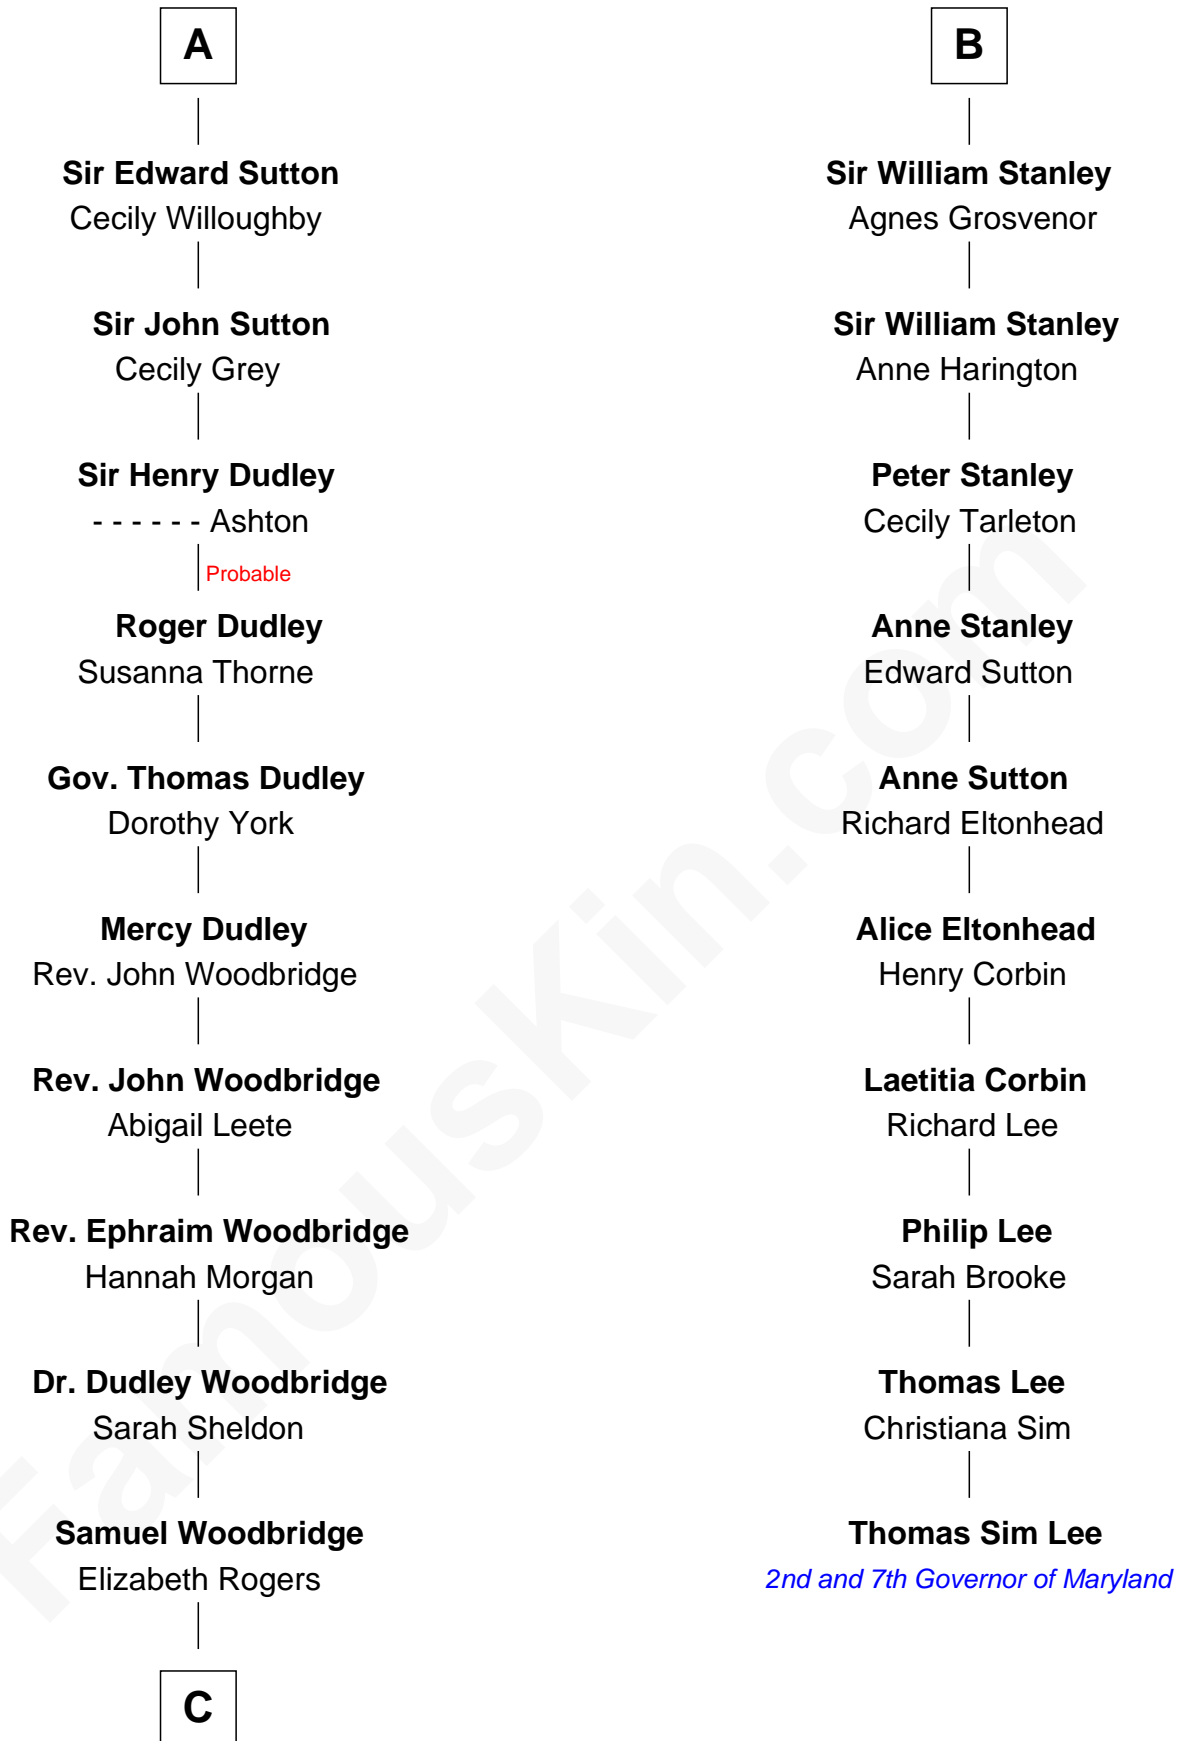

FamousKin.com
Relationship Chart of
Humphrey Bogart
Movie Actor

16th cousin 5 times removed of
Thomas Sim Lee
2nd and 7th Governor of Maryland

William Samlesbury

C

Charlotte Sophia Woodbridge

Dyer Perkins

Elizabeth Rogers Perkins

Harvey Humphrey

John Perkins Humphrey

Frances Dewey Churchill

Maud Humphrey

Dr. Belmont Deforest Bogart

Humphrey Bogart

Movie Actor

FamousKin.com