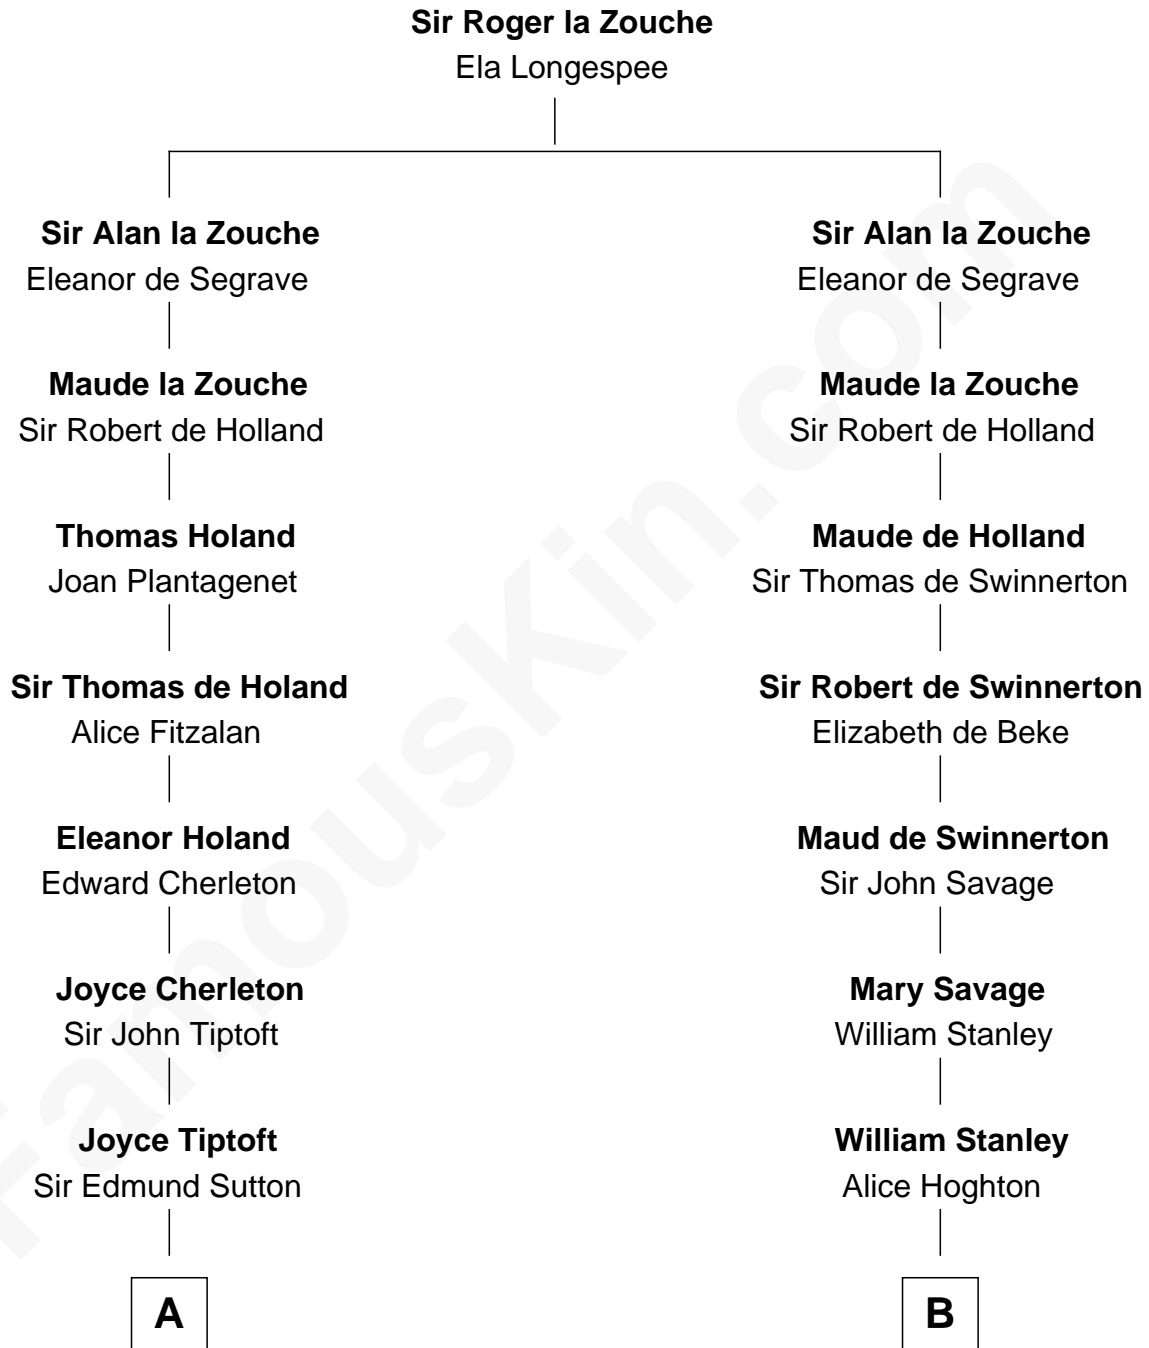

FamousKin.com
Relationship Chart of
Humphrey Bogart
Movie Actor

16th cousin 5 times removed of
Thomas Sim Lee
2nd and 7th Governor of Maryland

C

Charlotte Sophia Woodbridge

Dyer Perkins

Elizabeth Rogers Perkins

Harvey Humphrey

John Perkins Humphrey

Frances Dewey Churchill

Maud Humphrey

Dr. Belmont Deforest Bogart

Humphrey Bogart

Movie Actor

FamousKin.com