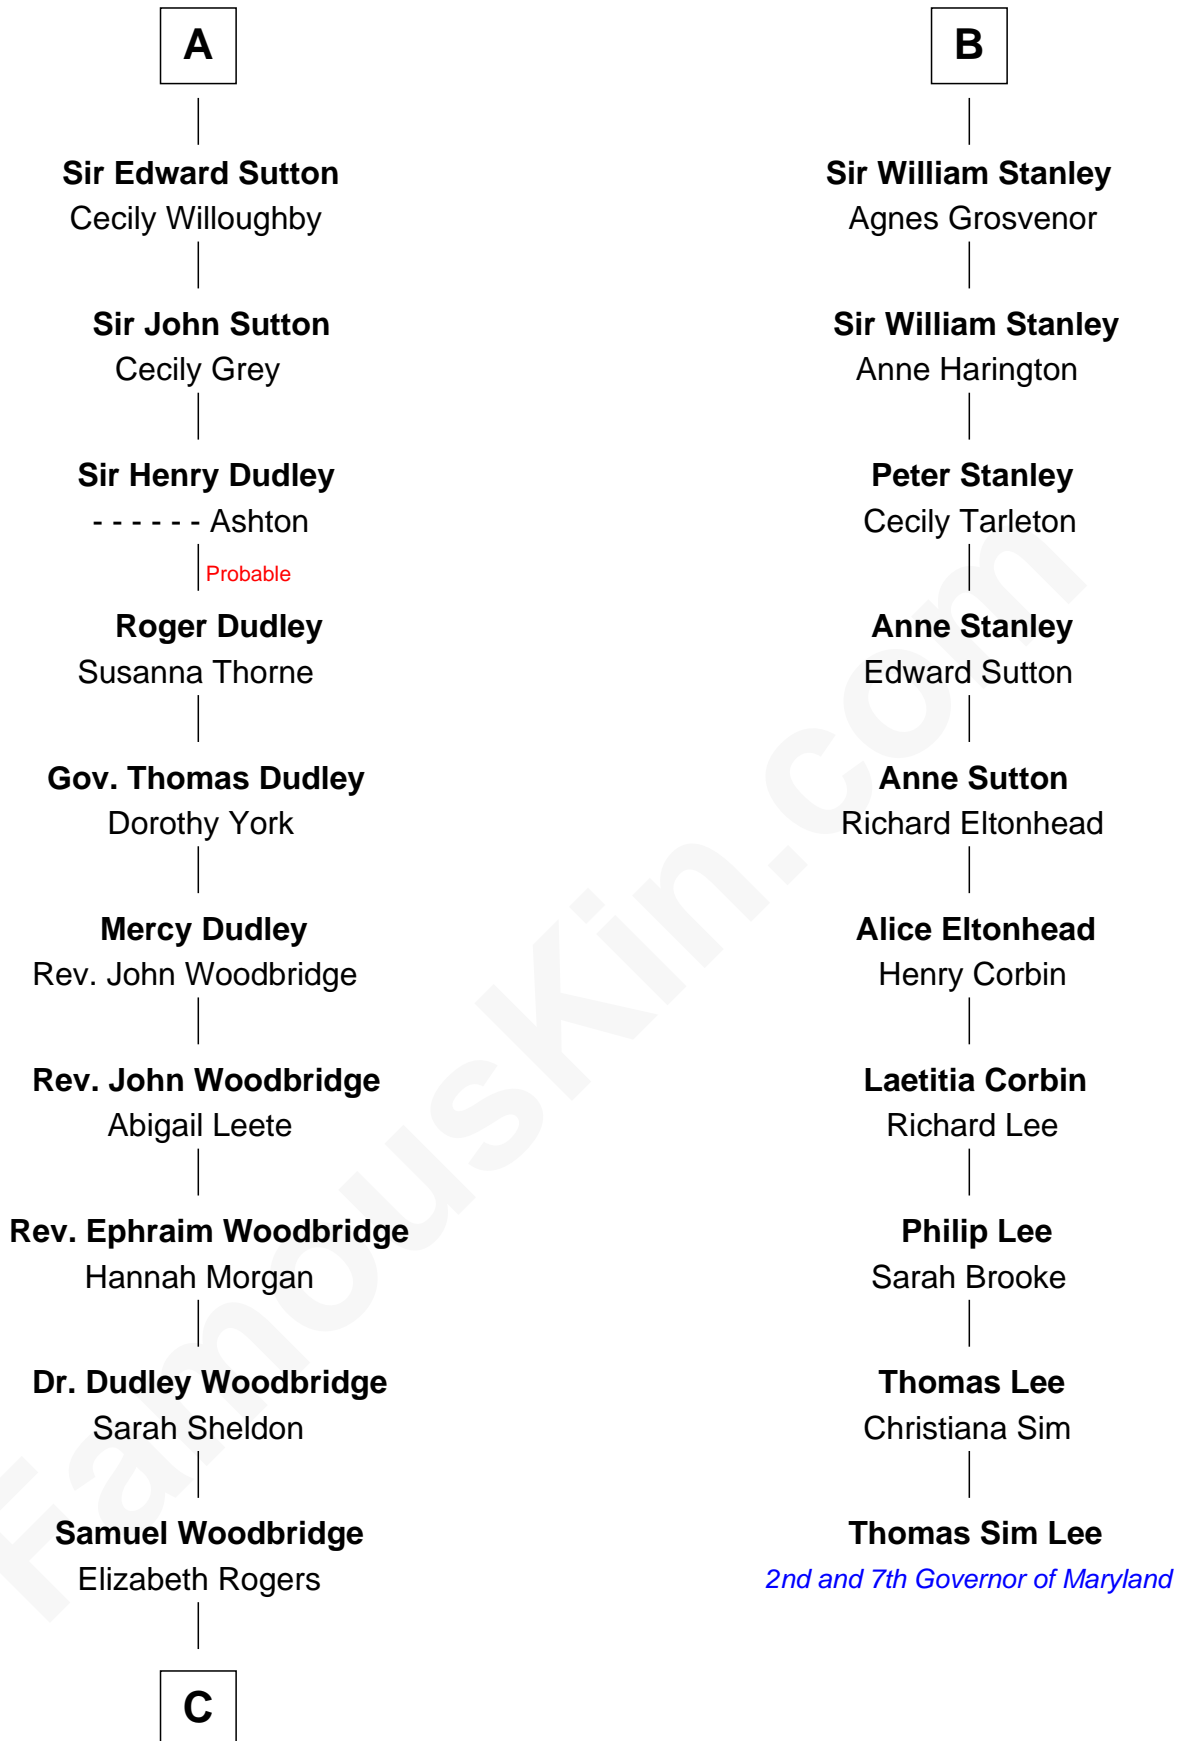

FamousKin.com
Relationship Chart of
Humphrey Bogart
Movie Actor

16th cousin 5 times removed of
Thomas Sim Lee
2nd and 7th Governor of Maryland

C

Charlotte Sophia Woodbridge

Dyer Perkins

Elizabeth Rogers Perkins

Harvey Humphrey

John Perkins Humphrey

Frances Dewey Churchill

Maud Humphrey

Dr. Belmont Deforest Bogart

Humphrey Bogart

Movie Actor

FamousKin.com