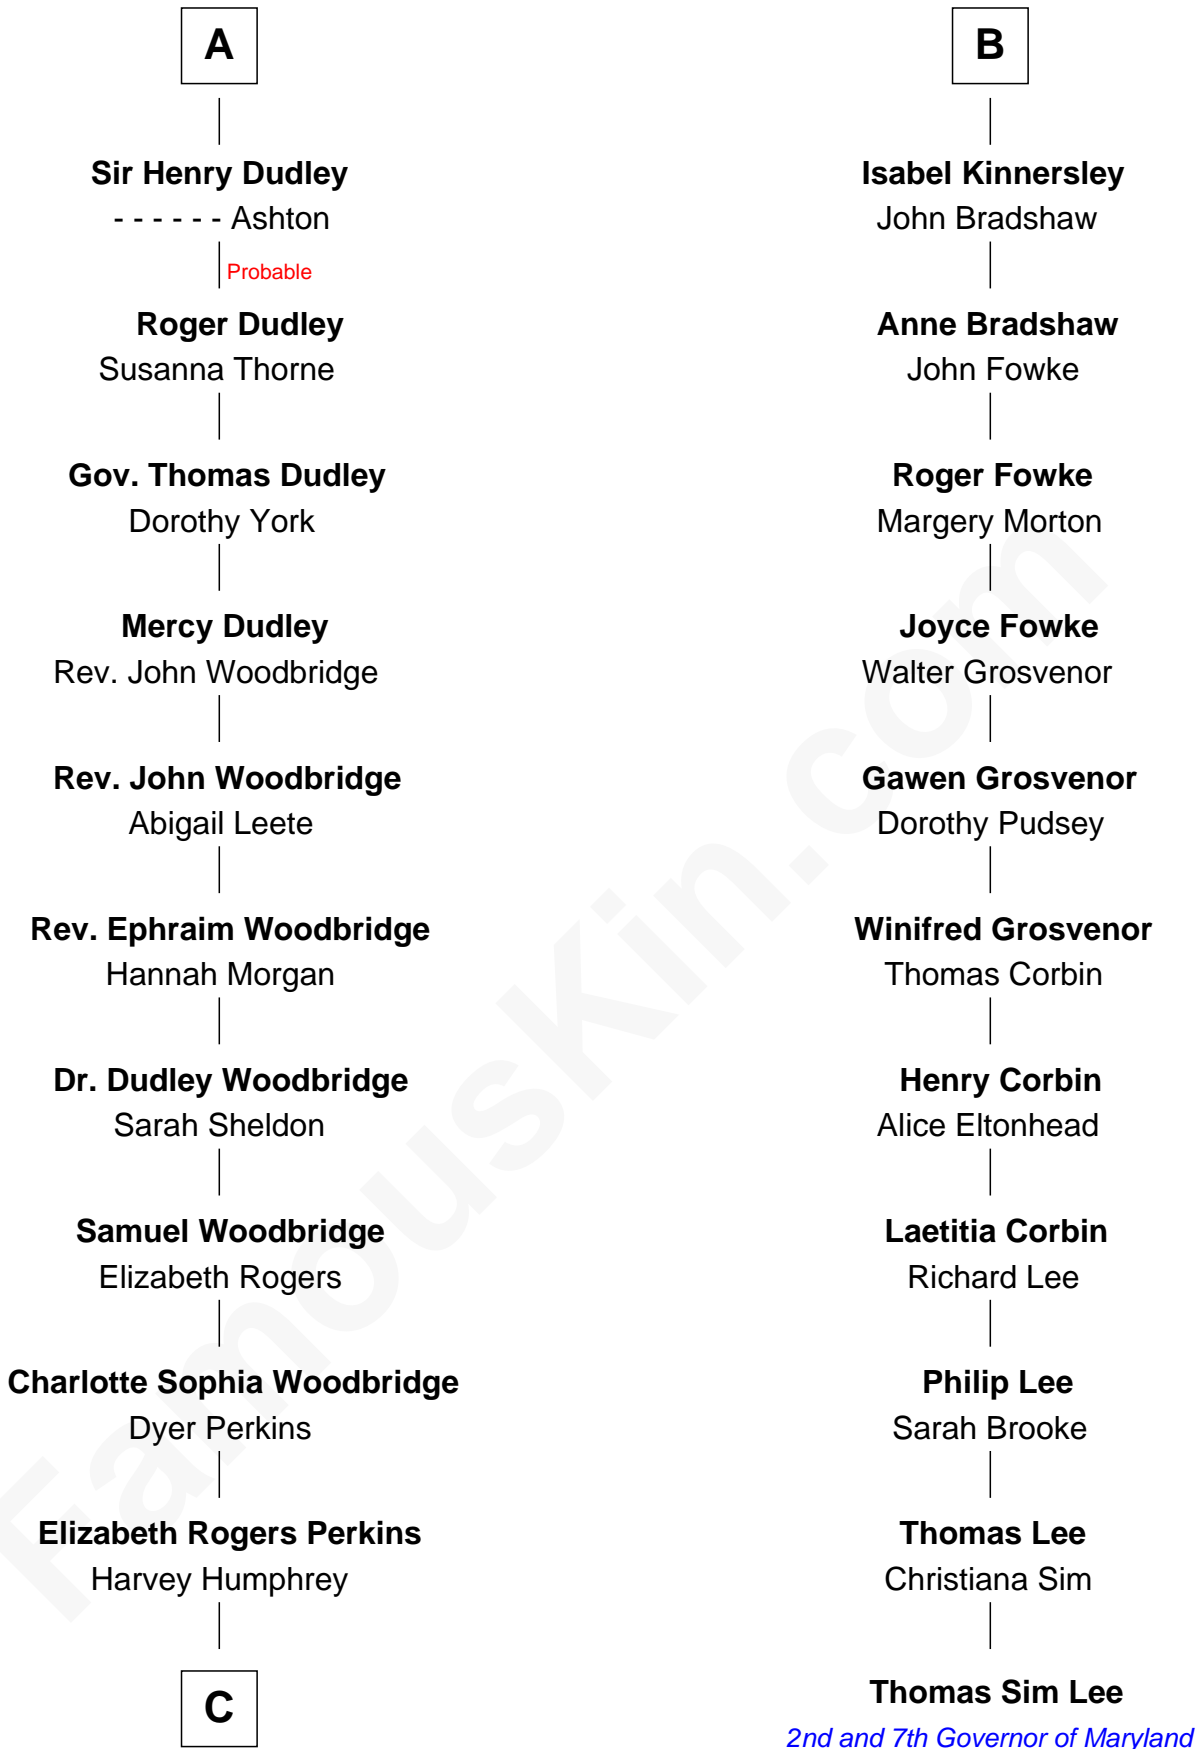

FamousKin.com
Relationship Chart of
Humphrey Bogart
Movie Actor

17th cousin 2 times removed of
Thomas Sim Lee
2nd and 7th Governor of Maryland

C

John Perkins Humphrey

Frances Dewey Churchill

Maud Humphrey

Dr. Belmont Deforest Bogart