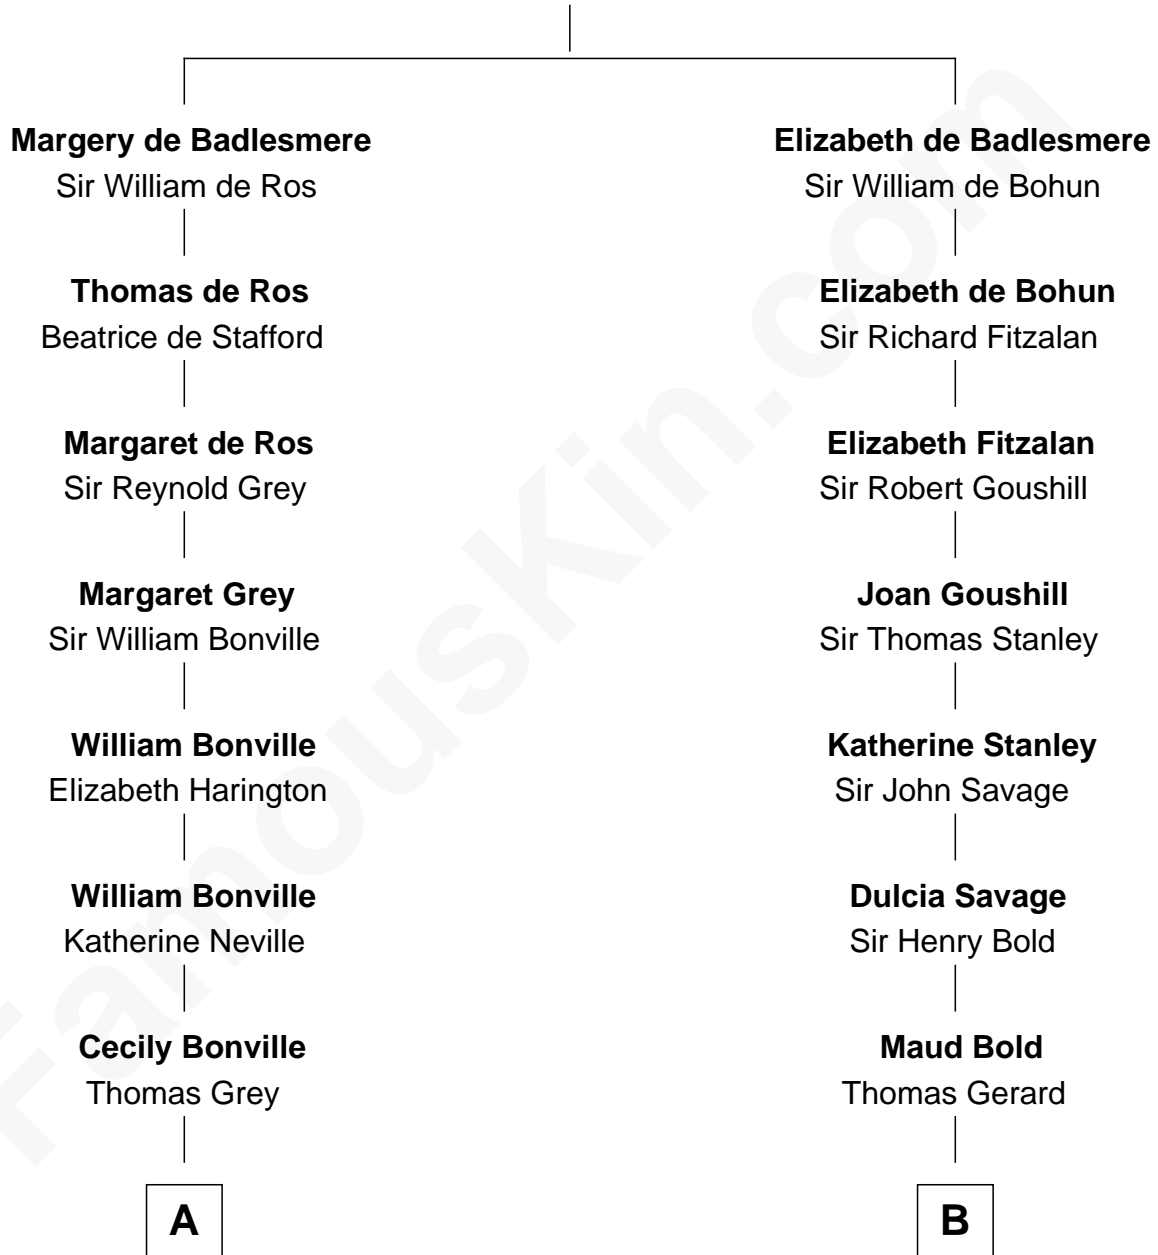

FamousKin.com
Relationship Chart of
Humphrey Bogart
Movie Actor

14th cousin 6 times removed of
Thomas Sim Lee
2nd and 7th Governor of Maryland

Bartholomew de Badlesmere
 Margaret de Clare

C

—
Elizabeth Rogers Perkins

Harvey Humphrey

—
John Perkins Humphrey

Frances Dewey Churchill

—
Maud Humphrey

Dr. Belmont Deforest Bogart

—
Humphrey Bogart

Movie Actor

FamousKin.com