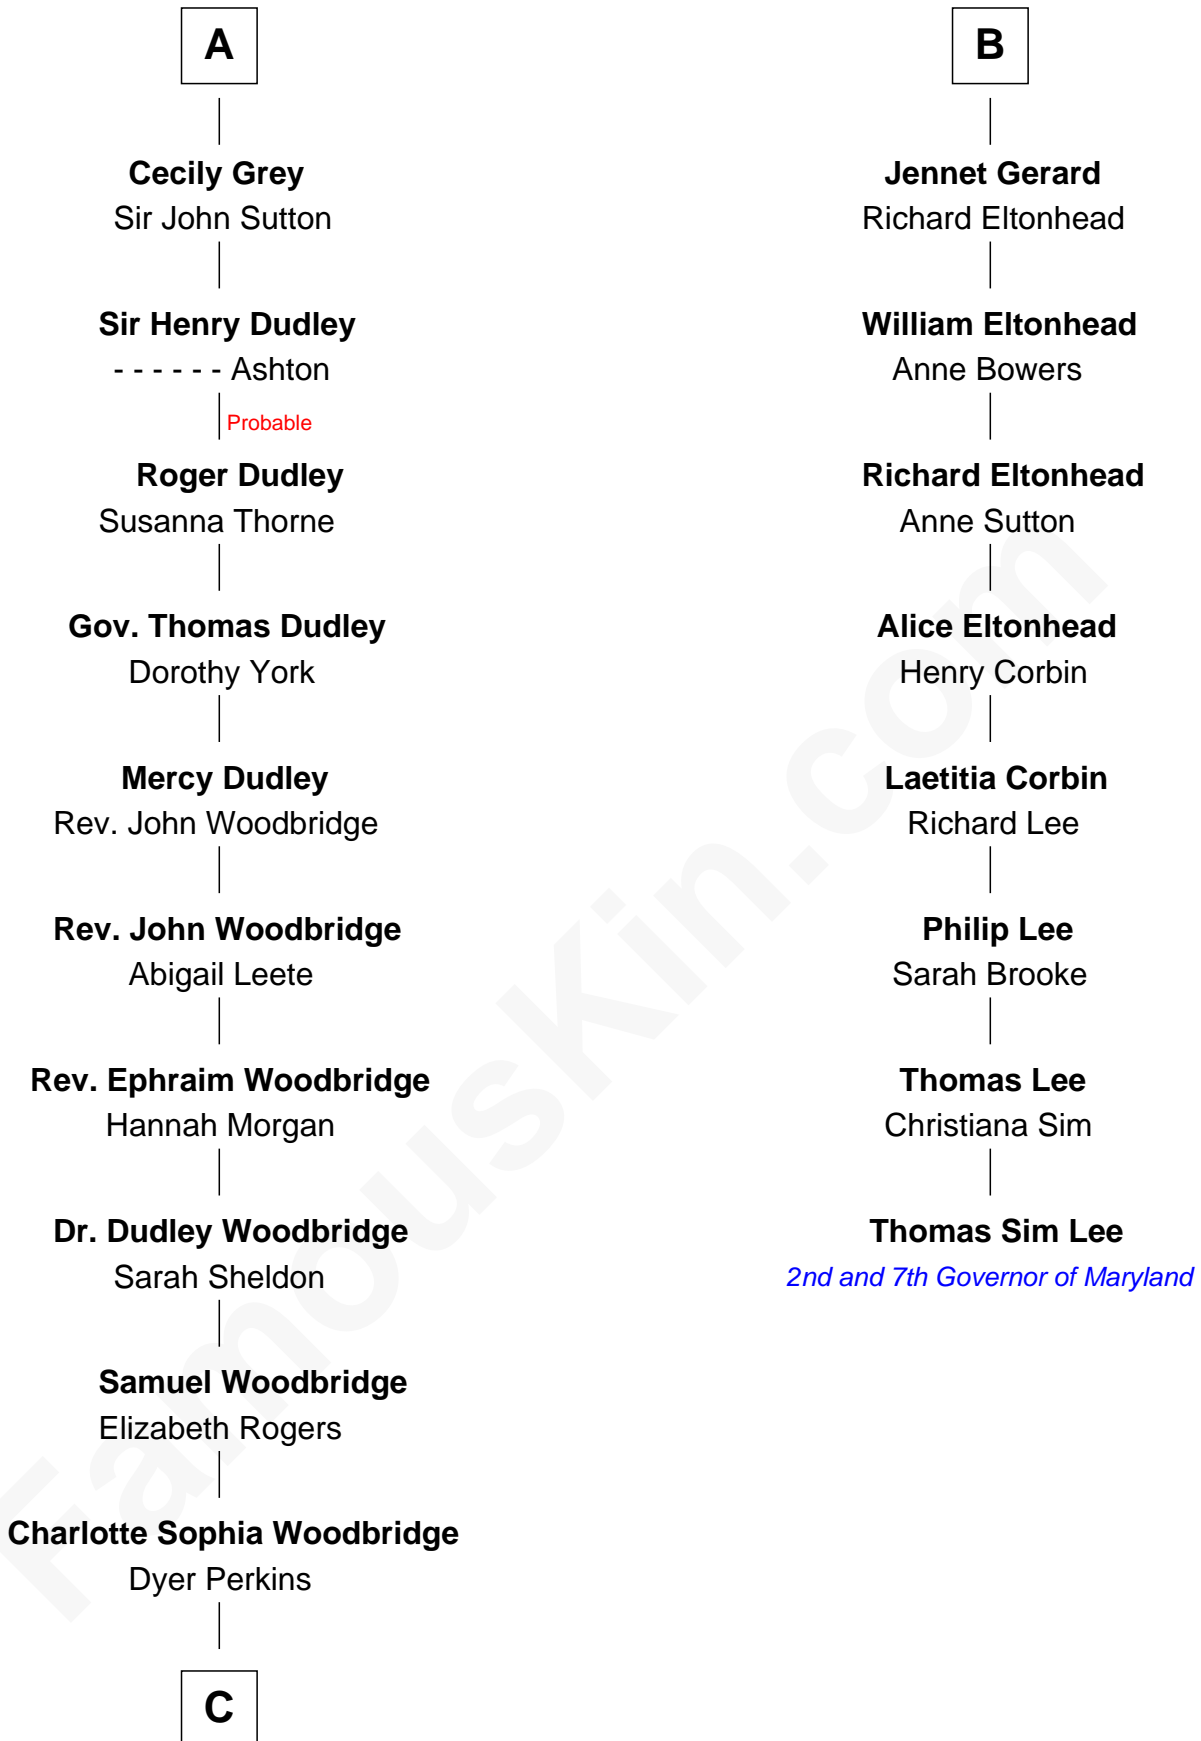

FamousKin.com
Relationship Chart of
Humphrey Bogart
Movie Actor

14th cousin 6 times removed of
Thomas Sim Lee
2nd and 7th Governor of Maryland

Bartholomew de Badlesmere
 Margaret de Clare

C

—
Elizabeth Rogers Perkins

Harvey Humphrey

—
John Perkins Humphrey

Frances Dewey Churchill

—
Maud Humphrey

Dr. Belmont Deforest Bogart

—
Humphrey Bogart

Movie Actor

FamousKin.com