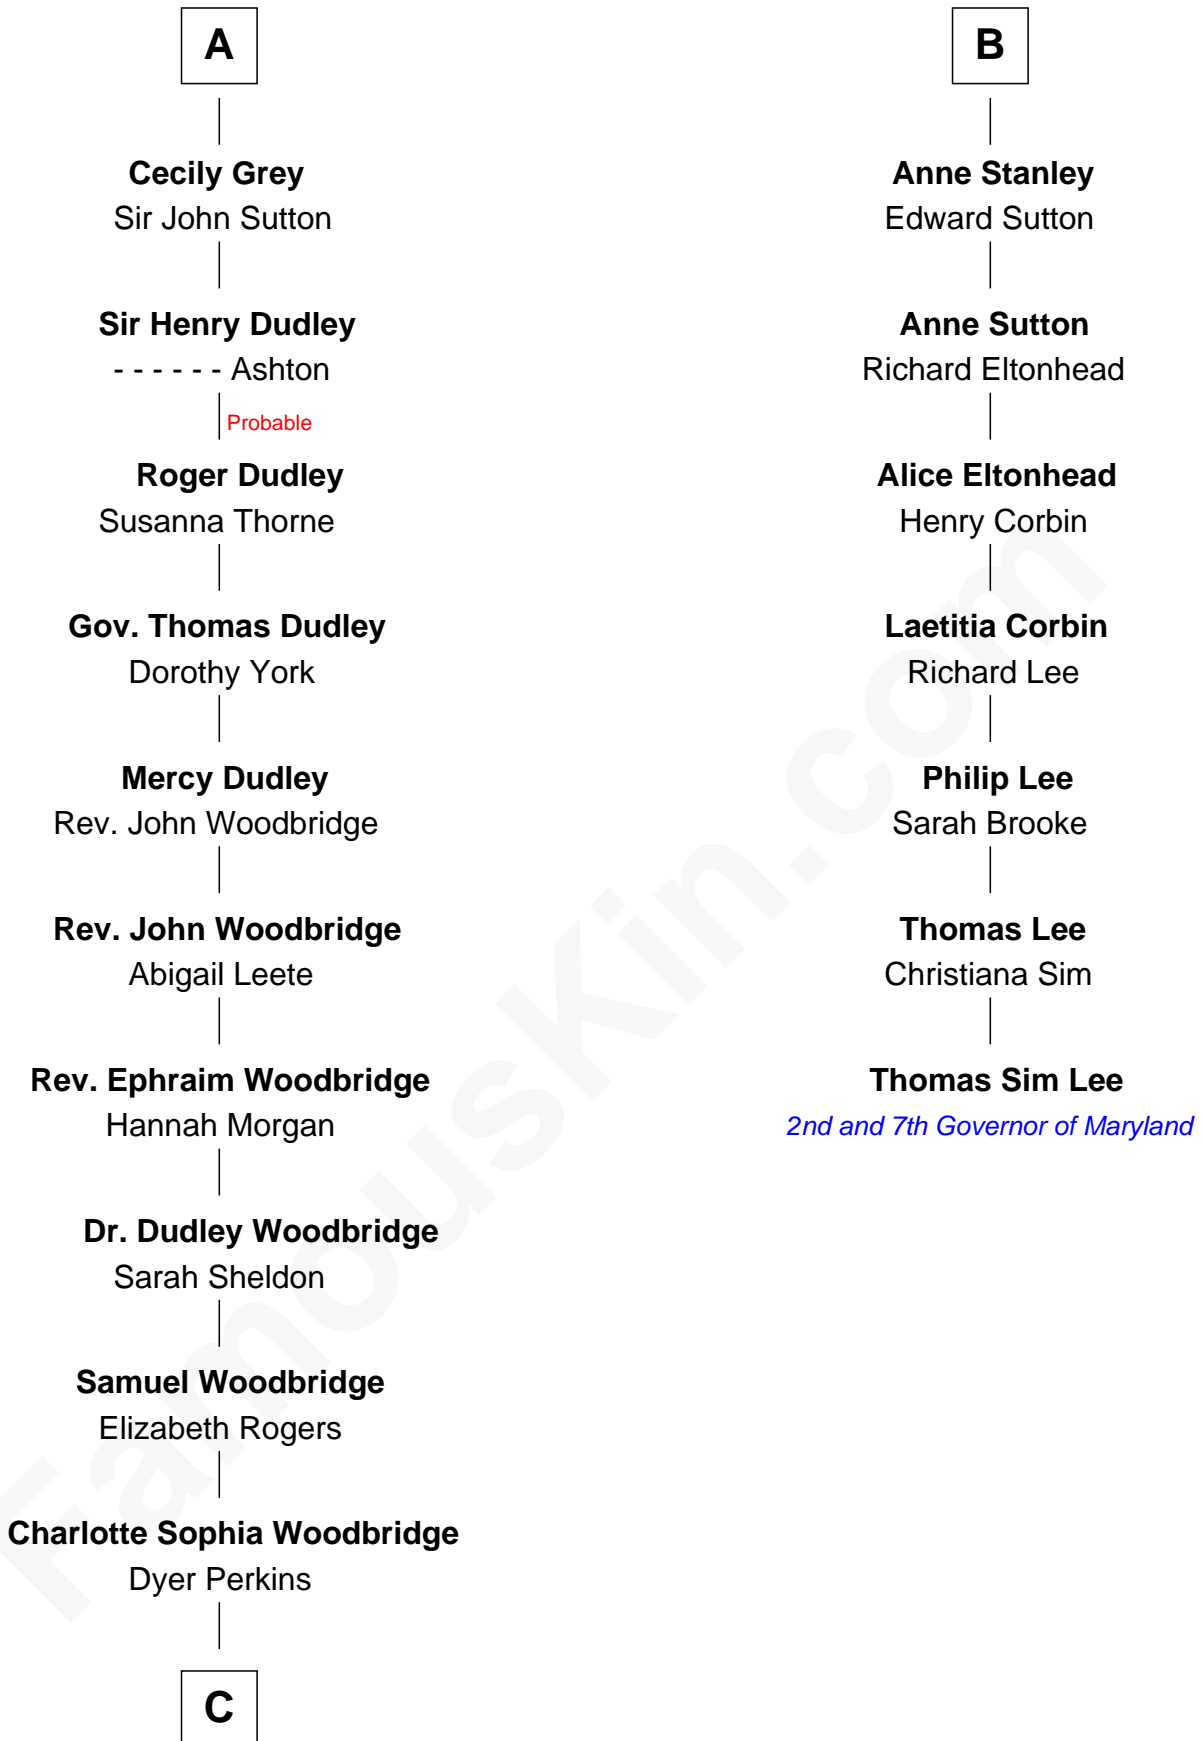

FamousKin.com
Relationship Chart of
Humphrey Bogart
Movie Actor

13th cousin 7 times removed of
Thomas Sim Lee
2nd and 7th Governor of Maryland

C

—
Elizabeth Rogers Perkins

Harvey Humphrey

—
John Perkins Humphrey

Frances Dewey Churchill

—
Maud Humphrey

Dr. Belmont Deforest Bogart

—
Humphrey Bogart

Movie Actor

FamousKin.com