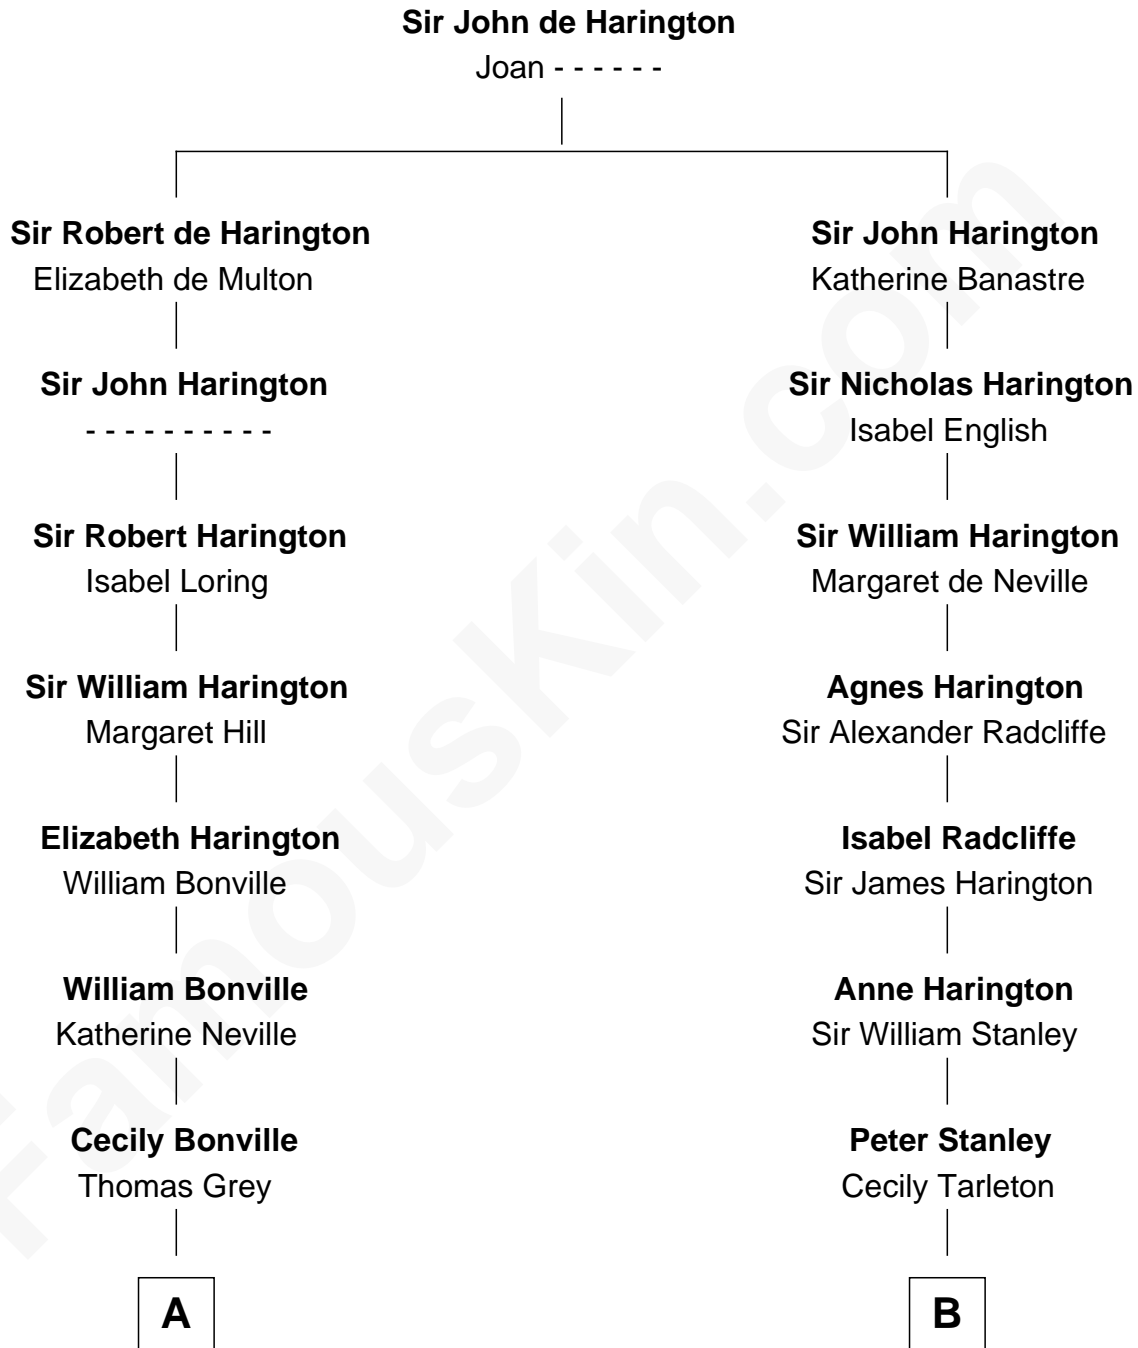

FamousKin.com
Relationship Chart of
Humphrey Bogart
Movie Actor

13th cousin 7 times removed of
Thomas Sim Lee
2nd and 7th Governor of Maryland

C

—
Elizabeth Rogers Perkins

Harvey Humphrey

—
John Perkins Humphrey

Frances Dewey Churchill

—
Maud Humphrey

Dr. Belmont Deforest Bogart

—
Humphrey Bogart

Movie Actor

FamousKin.com