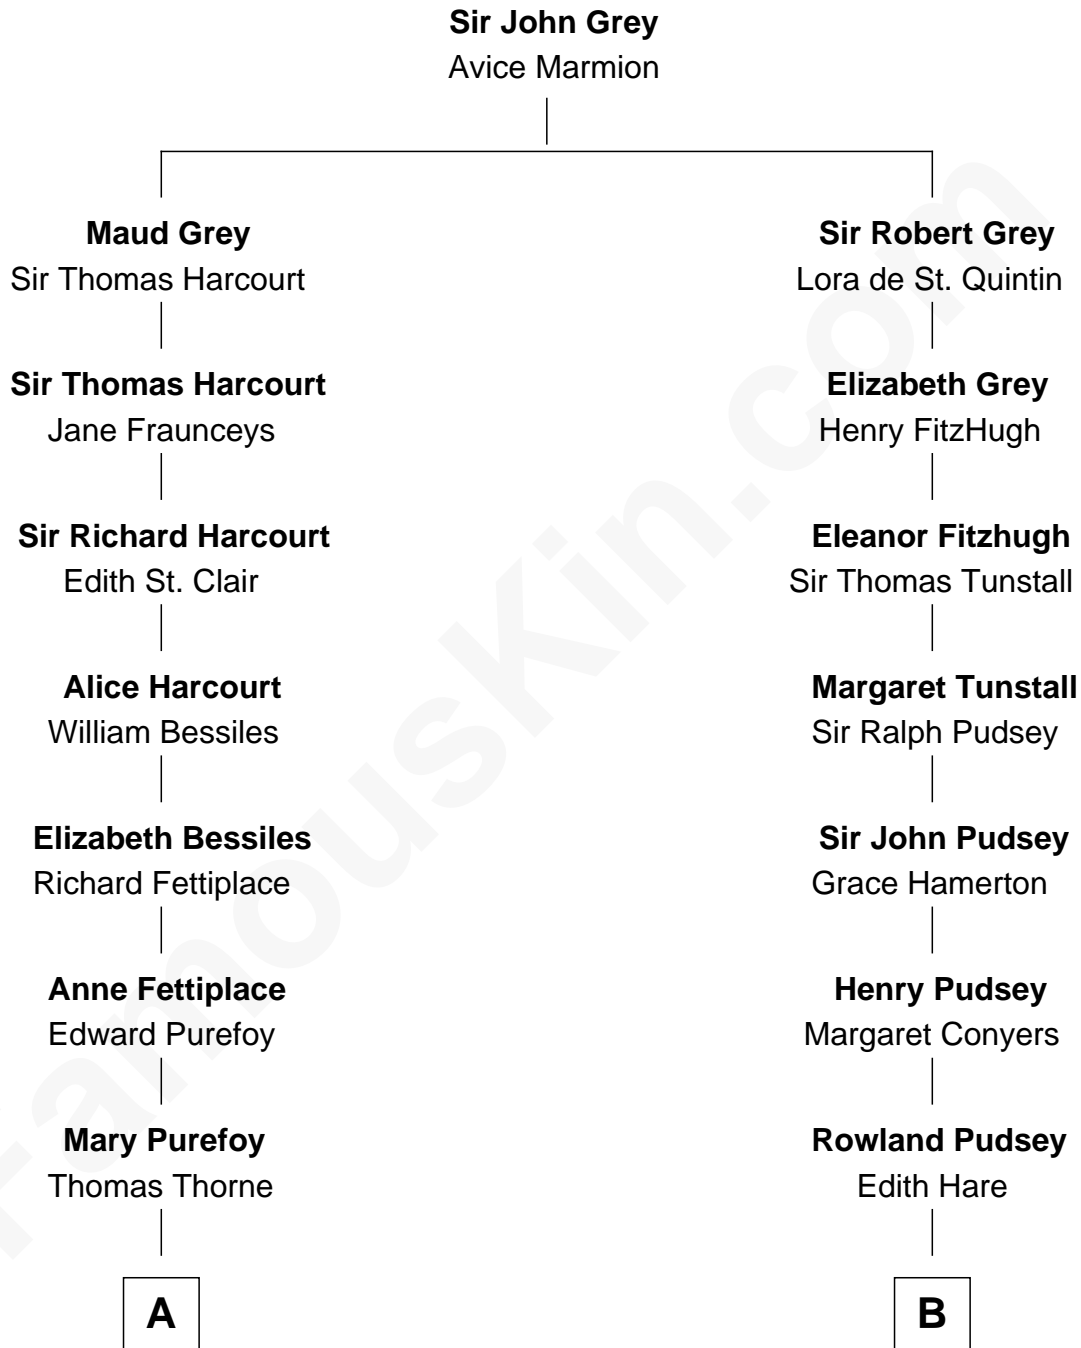

FamousKin.com
Relationship Chart of
Humphrey Bogart
Movie Actor

16th cousin 2 times removed of
Thomas Sim Lee
2nd and 7th Governor of Maryland

C

—
Maud Humphrey
Dr. Belmont Deforest Bogart

—
Humphrey Bogart
Movie Actor

FamousKin.com