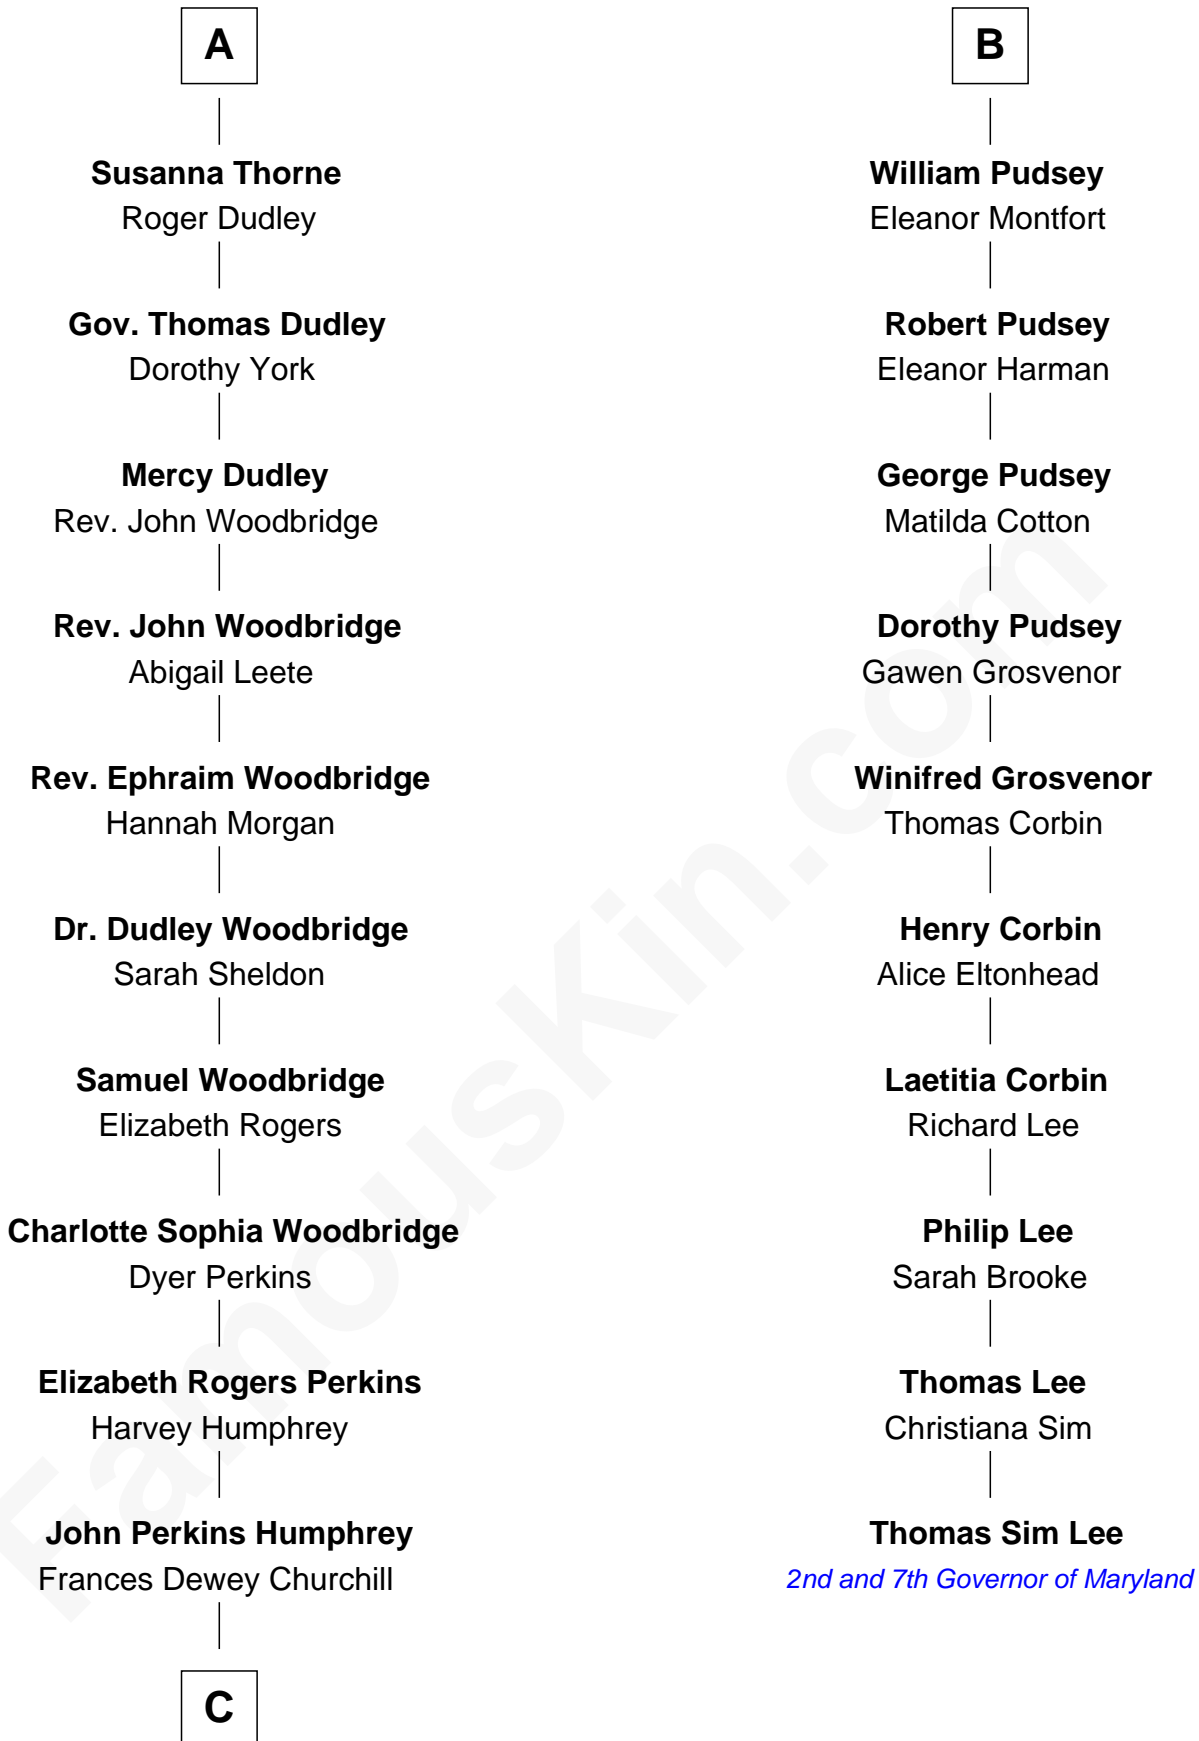

FamousKin.com
Relationship Chart of
Humphrey Bogart
Movie Actor

16th cousin 2 times removed of
Thomas Sim Lee
2nd and 7th Governor of Maryland

C

—
Maud Humphrey
Dr. Belmont Deforest Bogart

—
Humphrey Bogart
Movie Actor

FamousKin.com