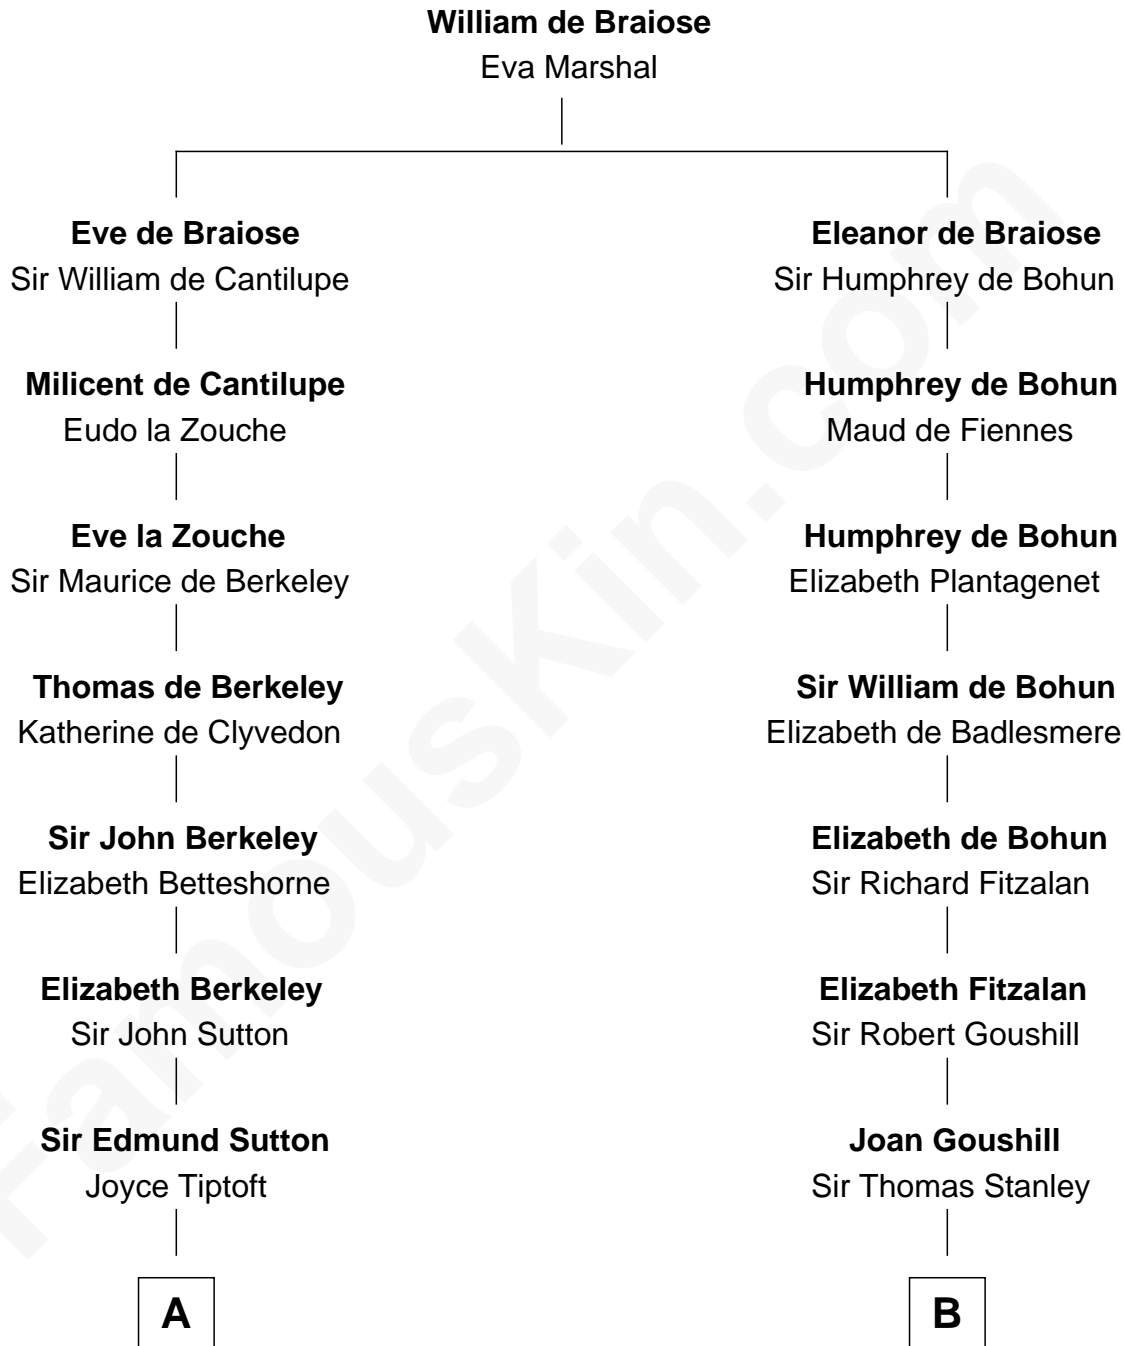

FamousKin.com
Relationship Chart of
Humphrey Bogart
Movie Actor

17th cousin 4 times removed of

Thomas Sim Lee
2nd and 7th Governor of Maryland

C

Charlotte Sophia Woodbridge

Dyer Perkins

Elizabeth Rogers Perkins

Harvey Humphrey

John Perkins Humphrey

Frances Dewey Churchill

Maud Humphrey

Dr. Belmont Deforest Bogart

Humphrey Bogart

Movie Actor

FamousKin.com