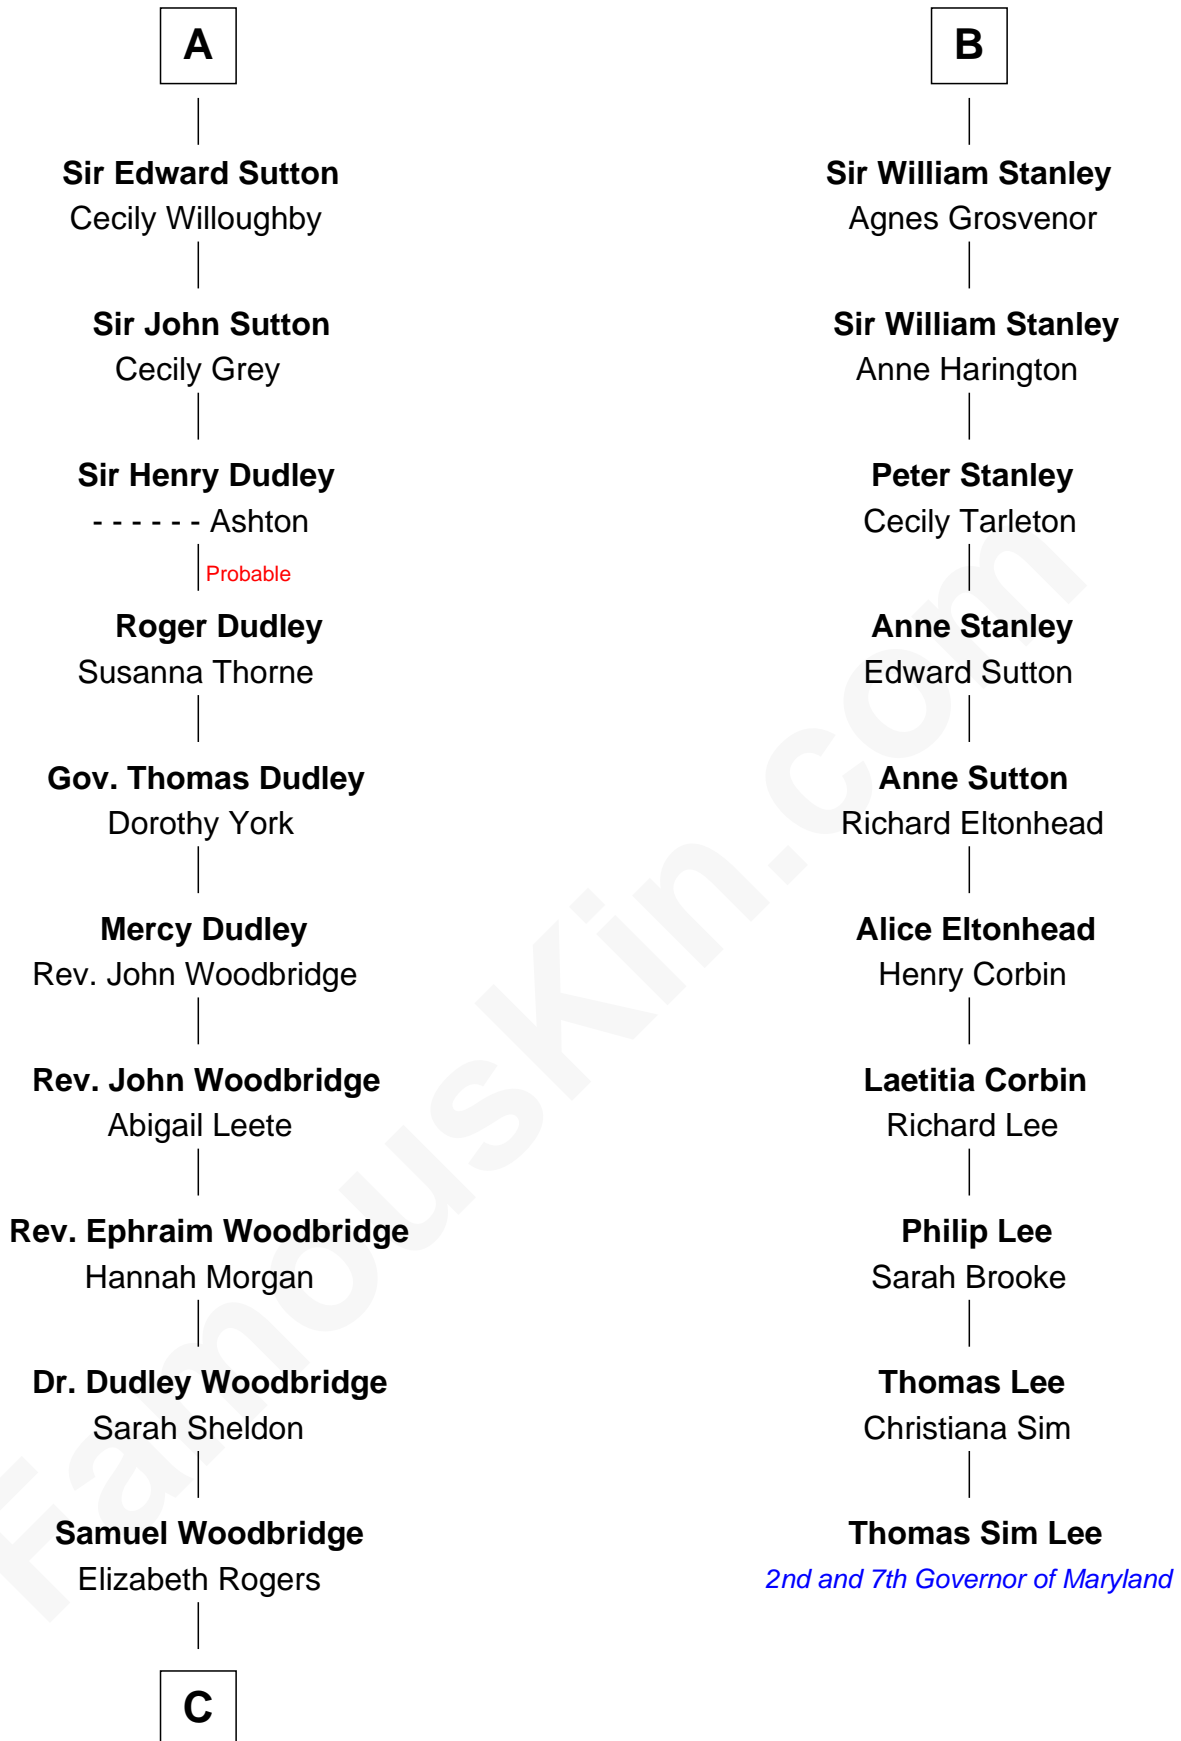

FamousKin.com
Relationship Chart of
Humphrey Bogart
Movie Actor

16th cousin 5 times removed of
Thomas Sim Lee
2nd and 7th Governor of Maryland

Nicholas de Segrave

C

Charlotte Sophia Woodbridge

Dyer Perkins

Elizabeth Rogers Perkins

Harvey Humphrey

John Perkins Humphrey

Frances Dewey Churchill

Maud Humphrey

Dr. Belmont Deforest Bogart

Humphrey Bogart

Movie Actor