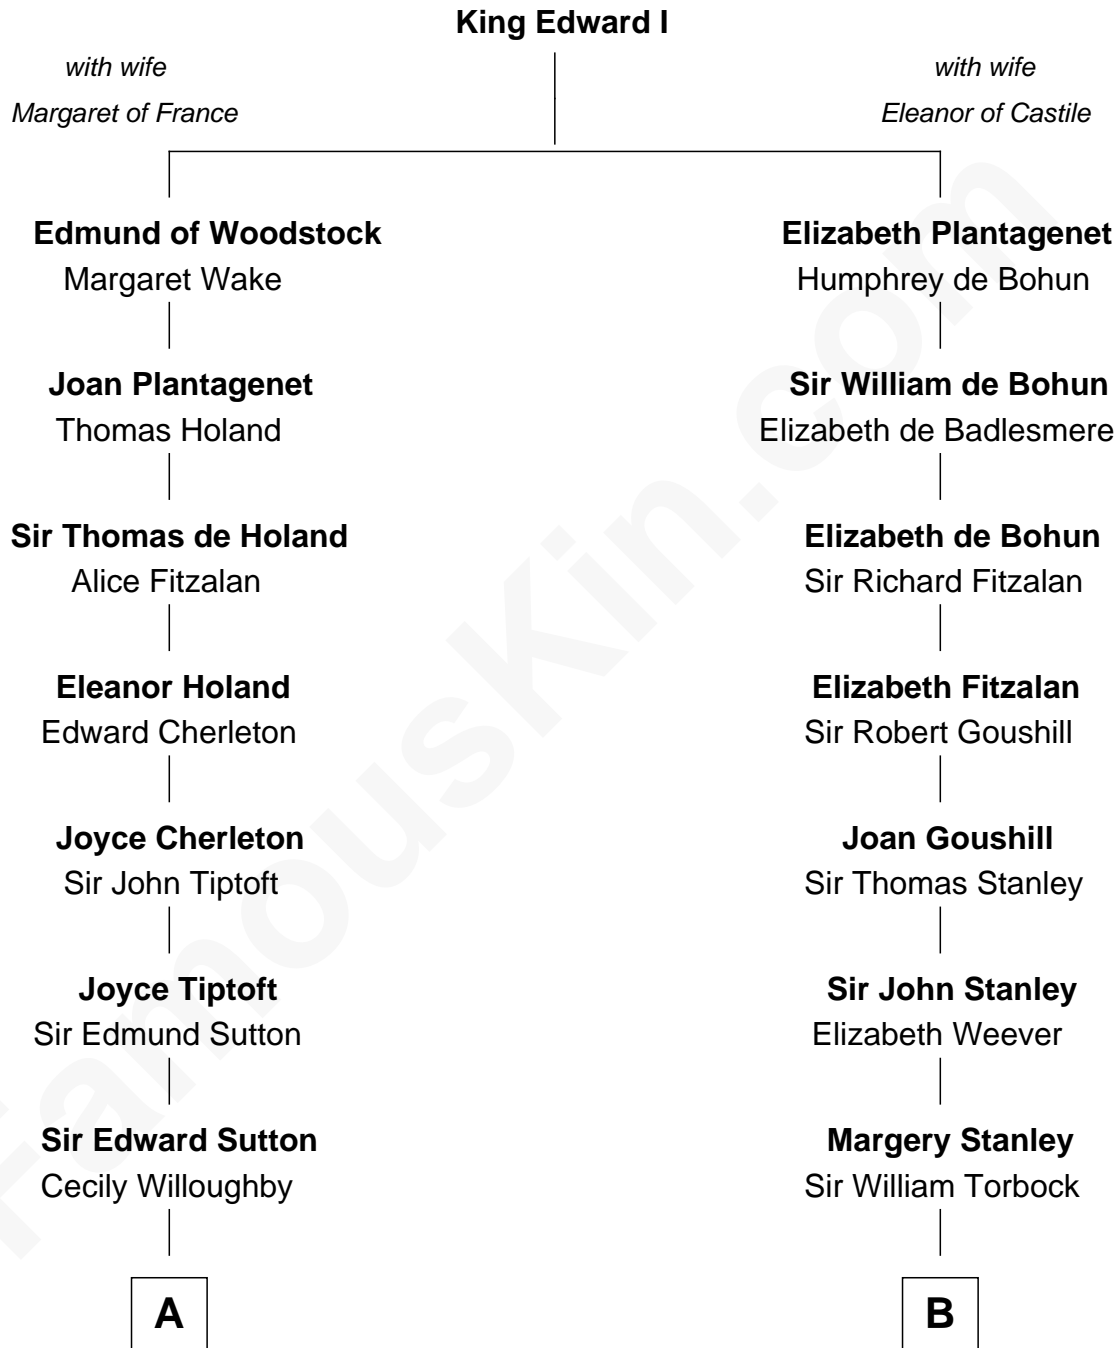

FamousKin.com
Relationship Chart of
Humphrey Bogart
Movie Actor

16th cousin 4 times removed of
Edward Lloyd V
13th Governor of Maryland

C

—
Elizabeth Rogers Perkins

Harvey Humphrey

—
John Perkins Humphrey

Frances Dewey Churchill

—
Maud Humphrey

Dr. Belmont Deforest Bogart

—
Humphrey Bogart

Movie Actor

FamousKin.com