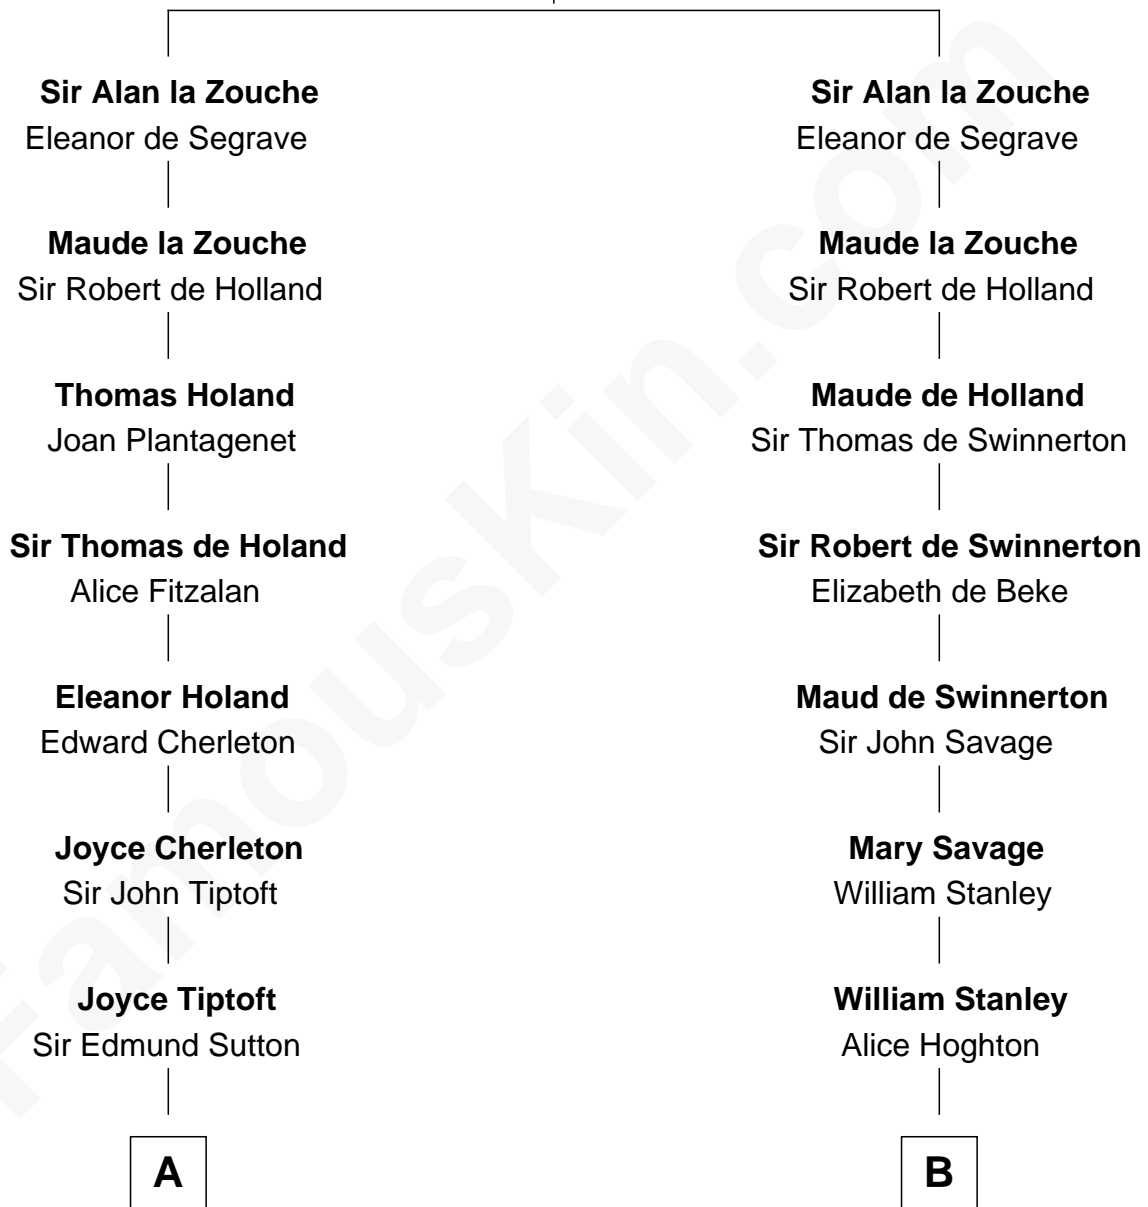

**FamousKin.com**  
**Relationship Chart of**  
**Humphrey Bogart**  
*Movie Actor*

17th cousin 4 times removed of  
**Edward Lloyd V**  
*13th Governor of Maryland*

**Sir Roger la Zouche**  
 Ela Longespee

**C**

**Charlotte Sophia Woodbridge**

Dyer Perkins

**Elizabeth Rogers Perkins**

Harvey Humphrey

**John Perkins Humphrey**

Frances Dewey Churchill

**Maud Humphrey**