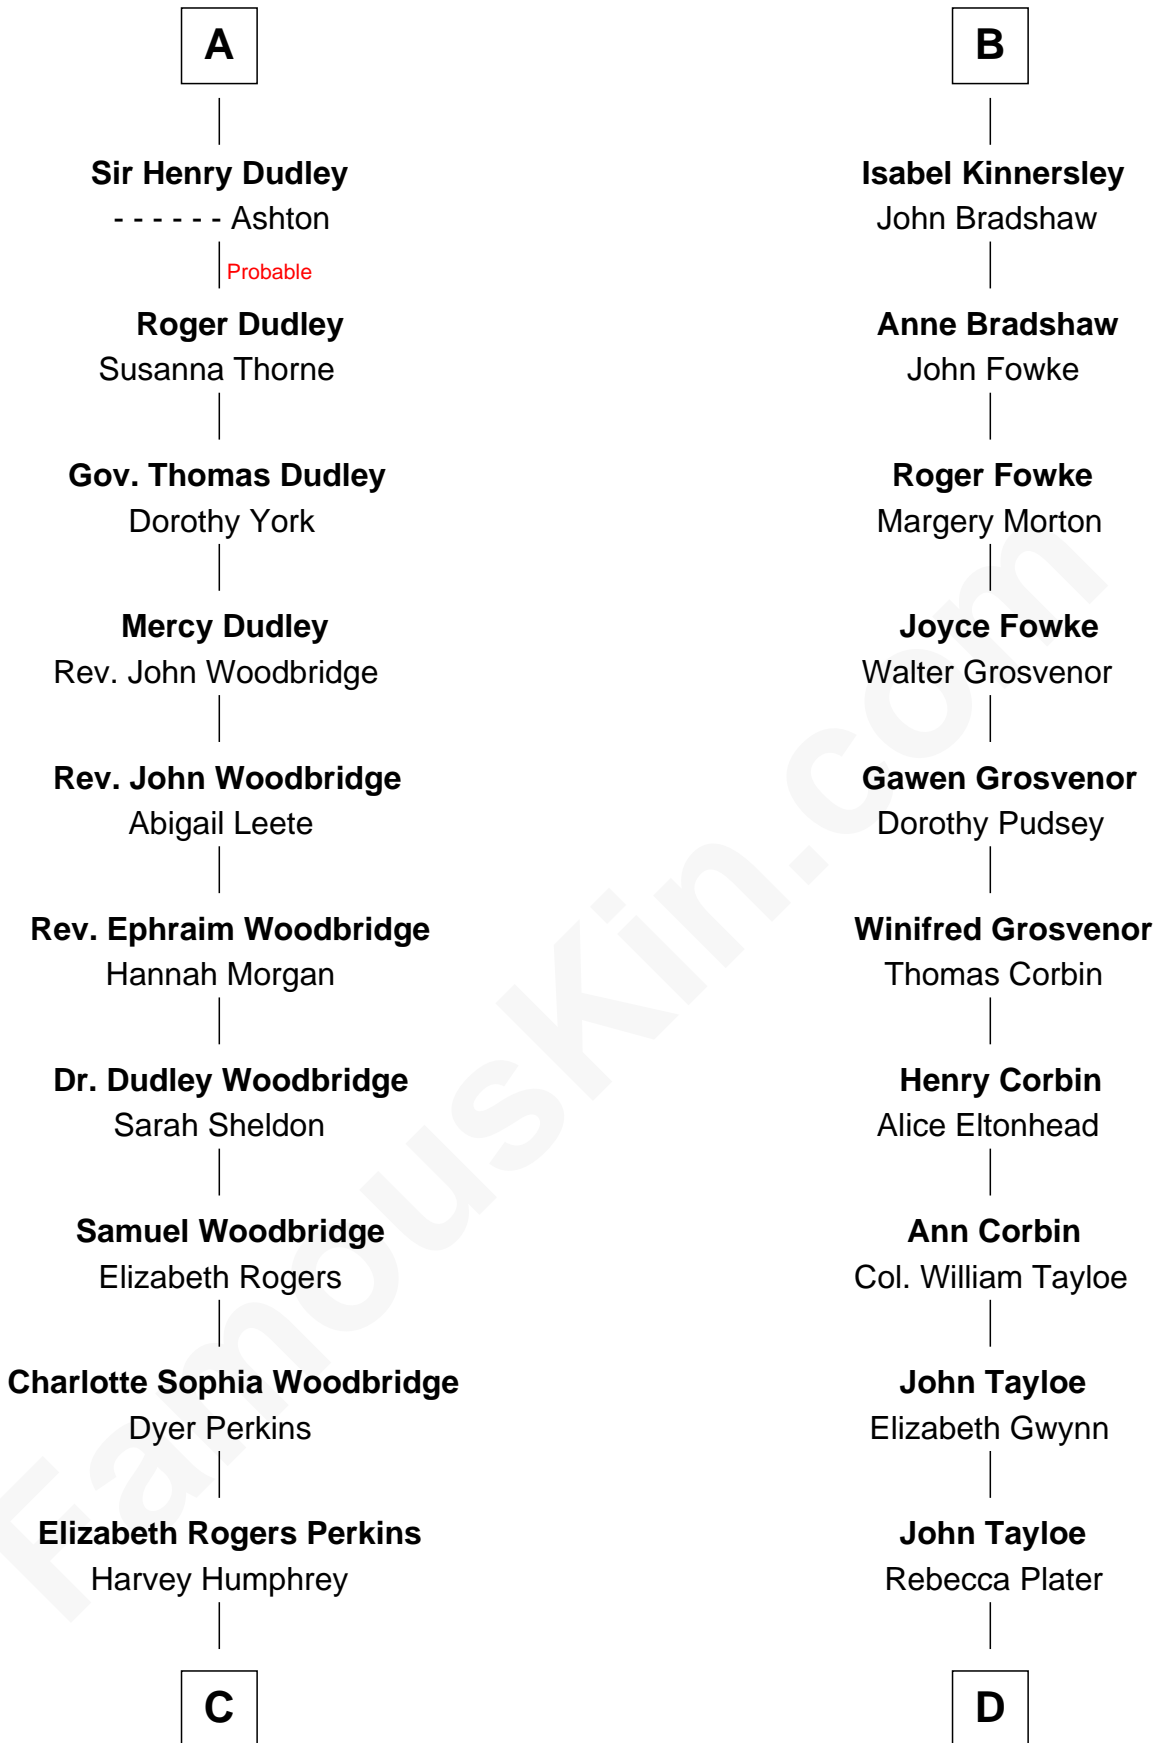

**FamousKin.com**  
**Relationship Chart of**  
**Humphrey Bogart**  
*Movie Actor*

18th cousin 1 time removed of  
**Edward Lloyd V**  
*13th Governor of Maryland*

**Sir William de Ros**  
 Margery de Badlesmere

**Thomas de Ros**  
 Beatrice de Stafford

**Maud de Roos**  
 John de Welles

**Margaret de Ros**  
 Sir Reynold Grey

**Margery de Welles**  
 Stephen le Scrope

**Margaret Grey**  
 Sir William Bonville

**Maude le Scrope**  
 Sir Baldwin Freville

**William Bonville**  
 Elizabeth Harington

**Joyce Freville**  
 Sir Roger Aston

**William Bonville**  
 Katherine Neville

**Sir Robert Aston**  
 Isabel Brereton

**Cecily Bonville**  
 Thomas Grey

**John Aston**  
 Elizabeth Delves

**Cecily Grey**  
 Sir John Sutton

**Margaret Aston**  
 John Kinnersley

**A**

**B**

FamousKin.com