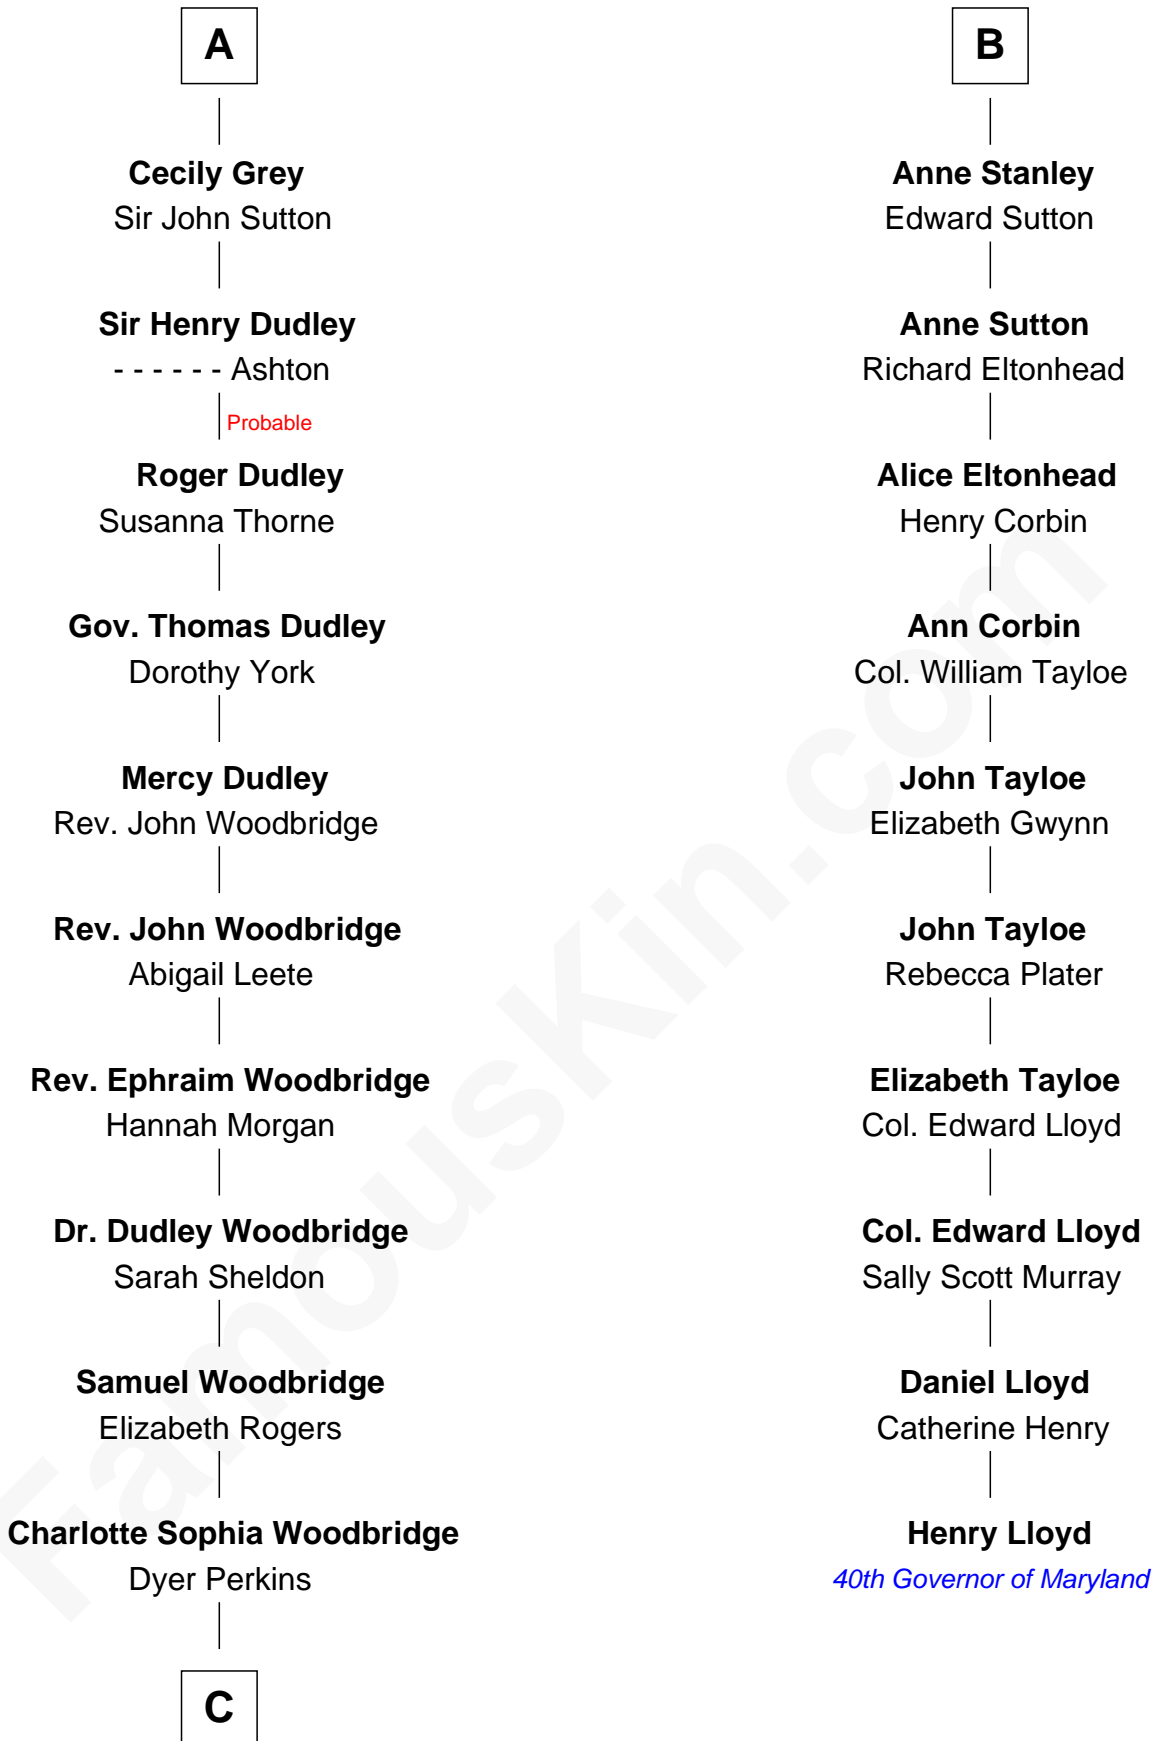

**FamousKin.com**  
**Relationship Chart of**  
**Humphrey Bogart**  
*Movie Actor*

16th cousin 4 times removed of  
**Henry Lloyd**  
*40th Governor of Maryland*

**C**

—  
**Elizabeth Rogers Perkins**

Harvey Humphrey

—  
**John Perkins Humphrey**

Frances Dewey Churchill

—  
**Maud Humphrey**

Dr. Belmont Deforest Bogart

—  
**Humphrey Bogart**

*Movie Actor*

FamousKin.com