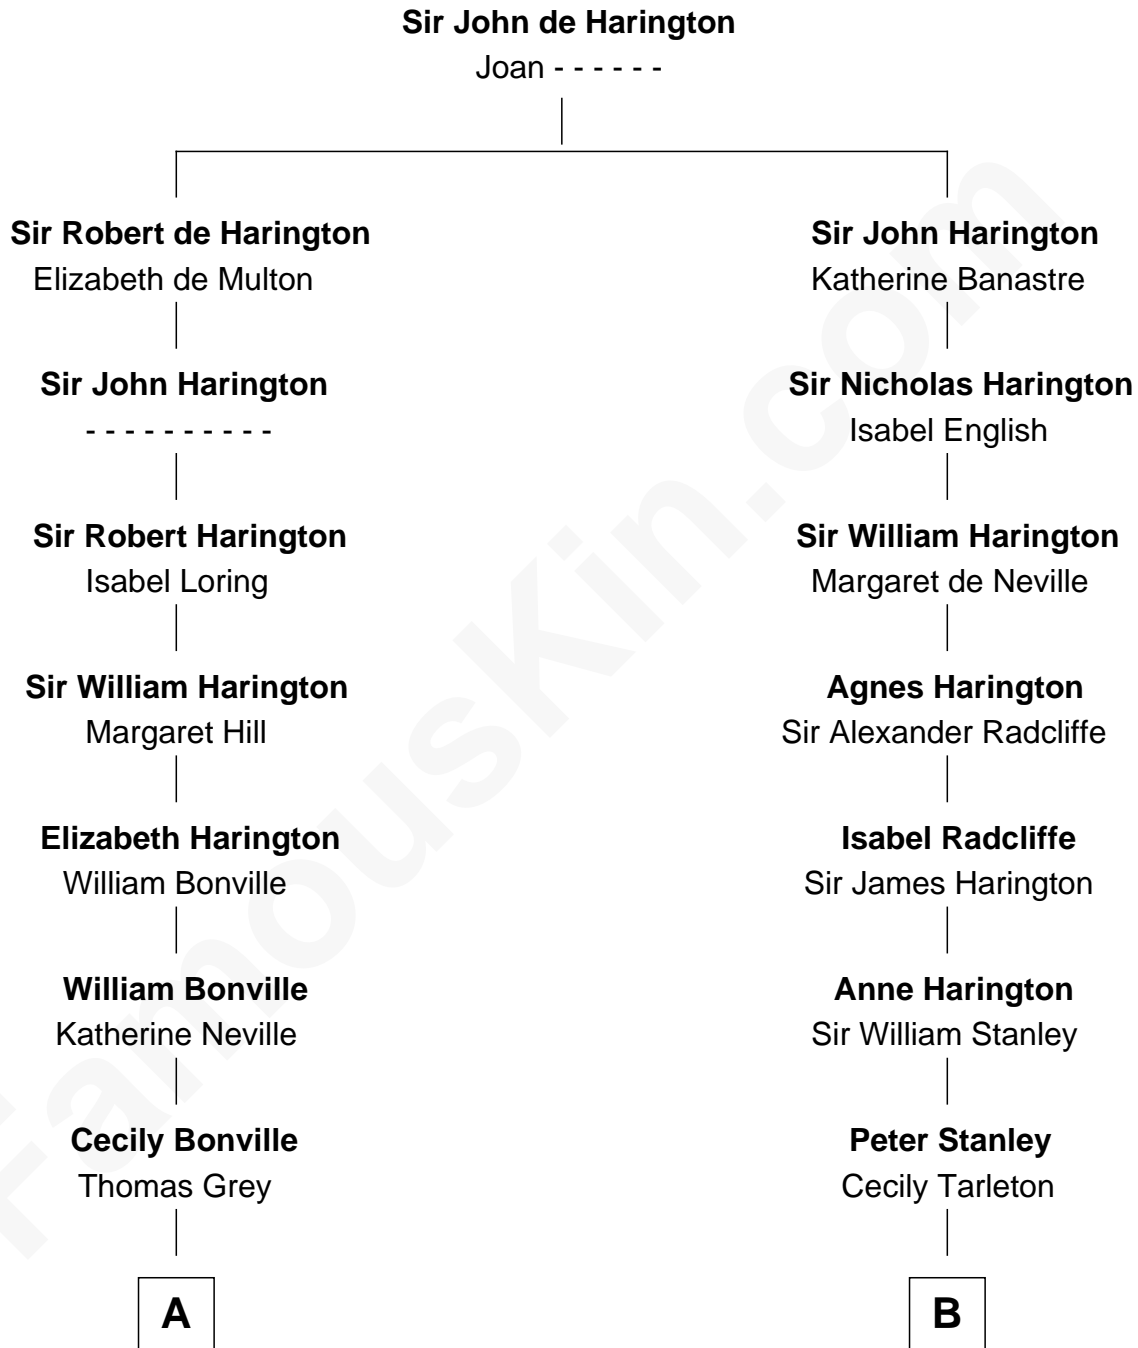

**FamousKin.com**  
**Relationship Chart of**  
**Humphrey Bogart**  
*Movie Actor*

16th cousin 4 times removed of  
**Henry Lloyd**  
*40th Governor of Maryland*

**C**

—  
**Elizabeth Rogers Perkins**

Harvey Humphrey

—  
**John Perkins Humphrey**

Frances Dewey Churchill

—  
**Maud Humphrey**

Dr. Belmont Deforest Bogart

—  
**Humphrey Bogart**

*Movie Actor*

FamousKin.com