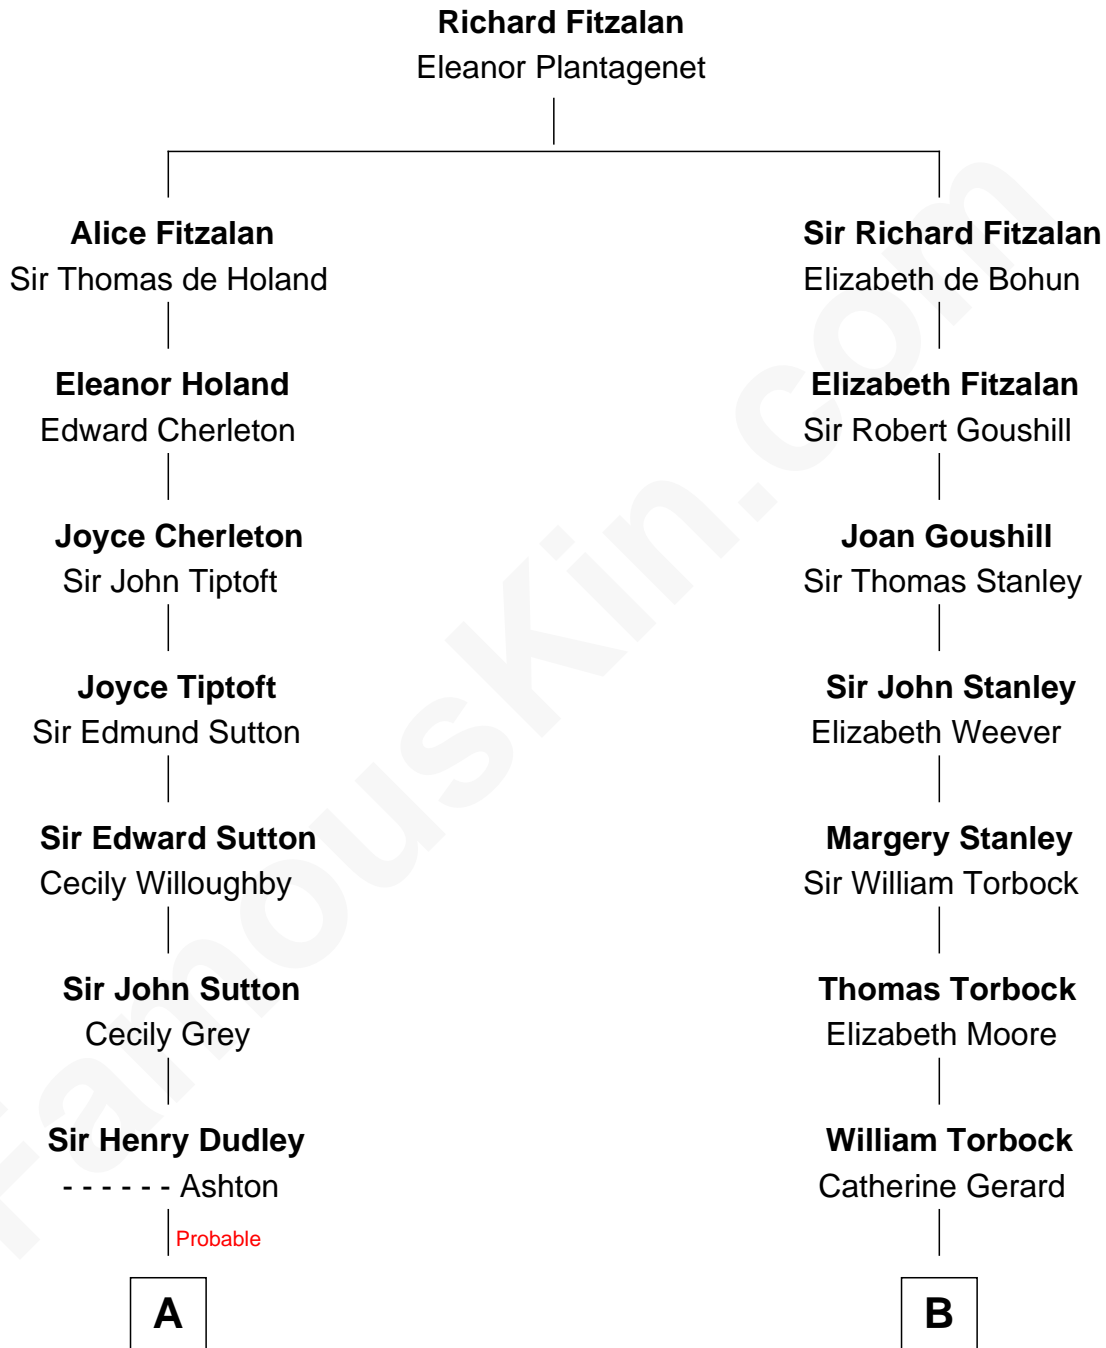

**FamousKin.com**  
**Relationship Chart of**  
**Humphrey Bogart**  
*Movie Actor*

16th cousin 2 times removed of  
**Henry Lloyd**  
*40th Governor of Maryland*

**C**

—  
**Maud Humphrey**  
Dr. Belmont Deforest Bogart