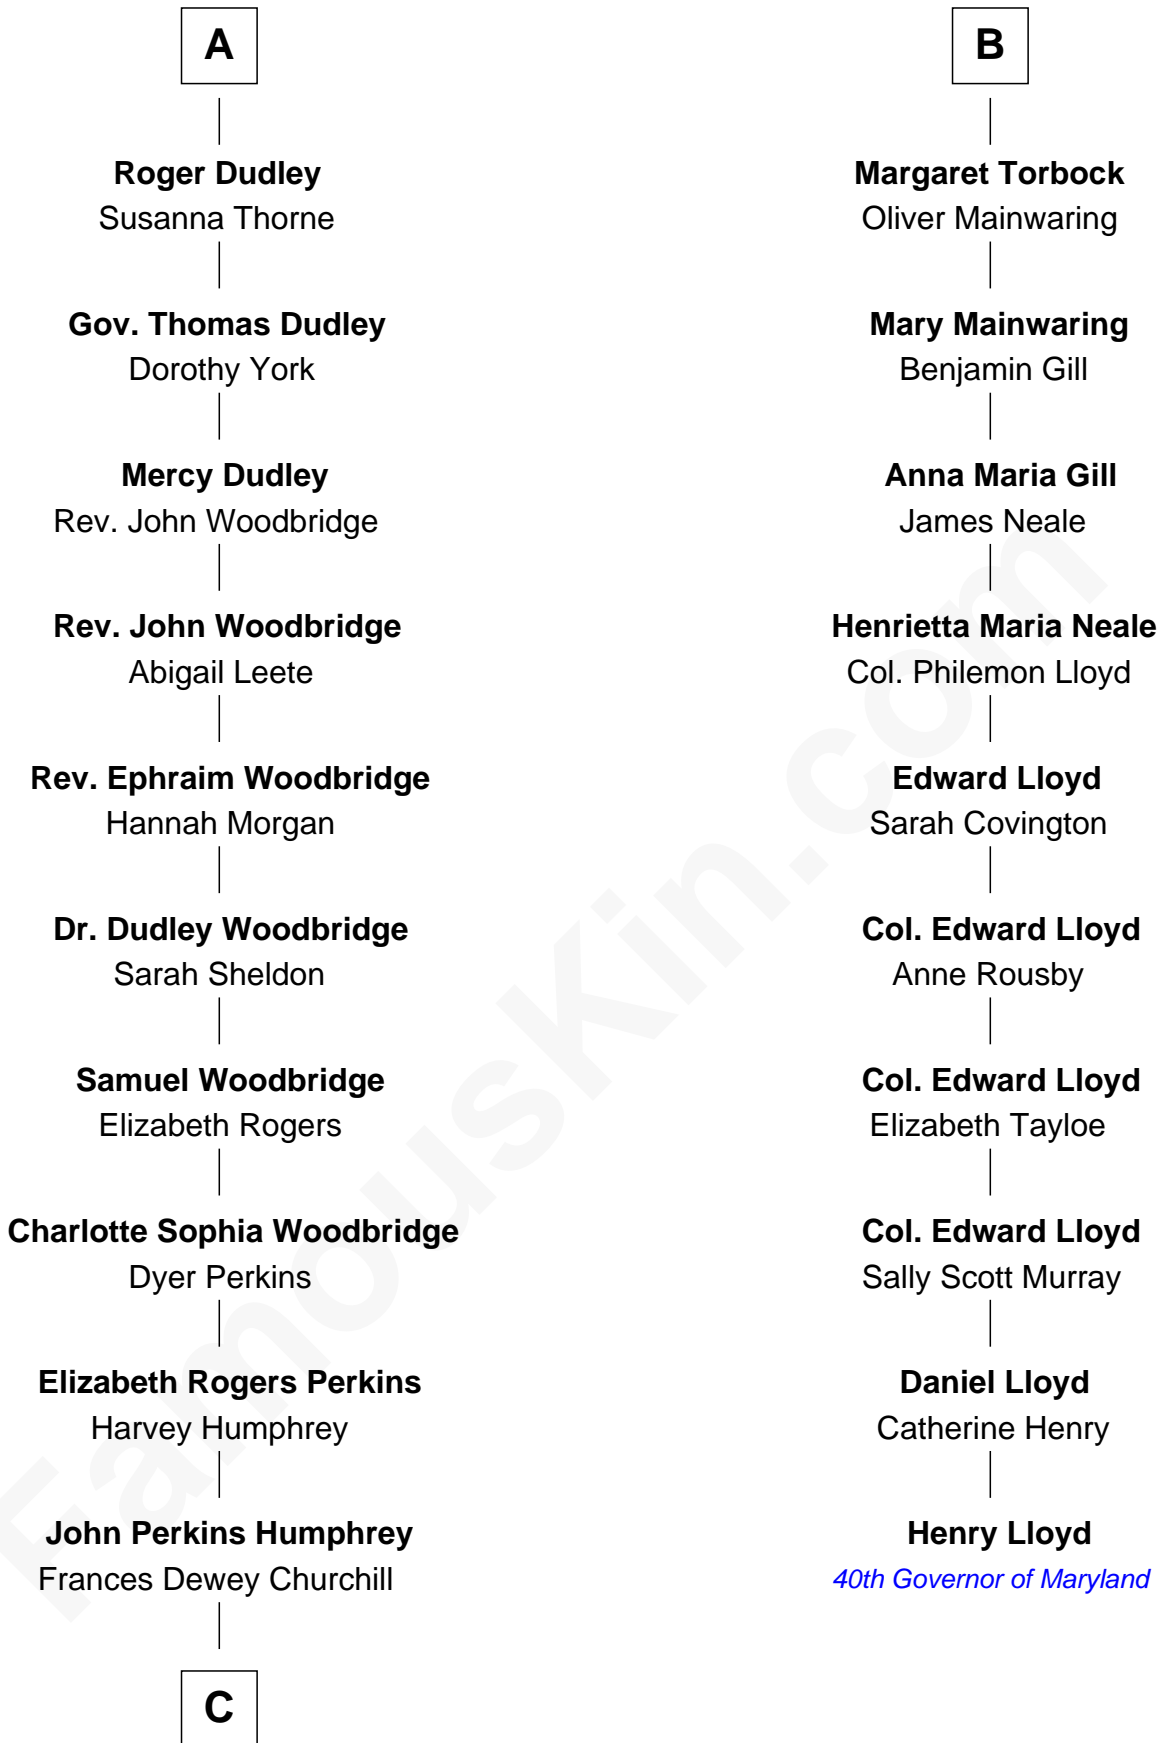

**FamousKin.com**  
**Relationship Chart of**  
**Humphrey Bogart**  
*Movie Actor*

16th cousin 2 times removed of  
**Henry Lloyd**  
*40th Governor of Maryland*

**C**

—  
**Maud Humphrey**  
Dr. Belmont Deforest Bogart

—  
**Humphrey Bogart**  
*Movie Actor*

FamousKin.com