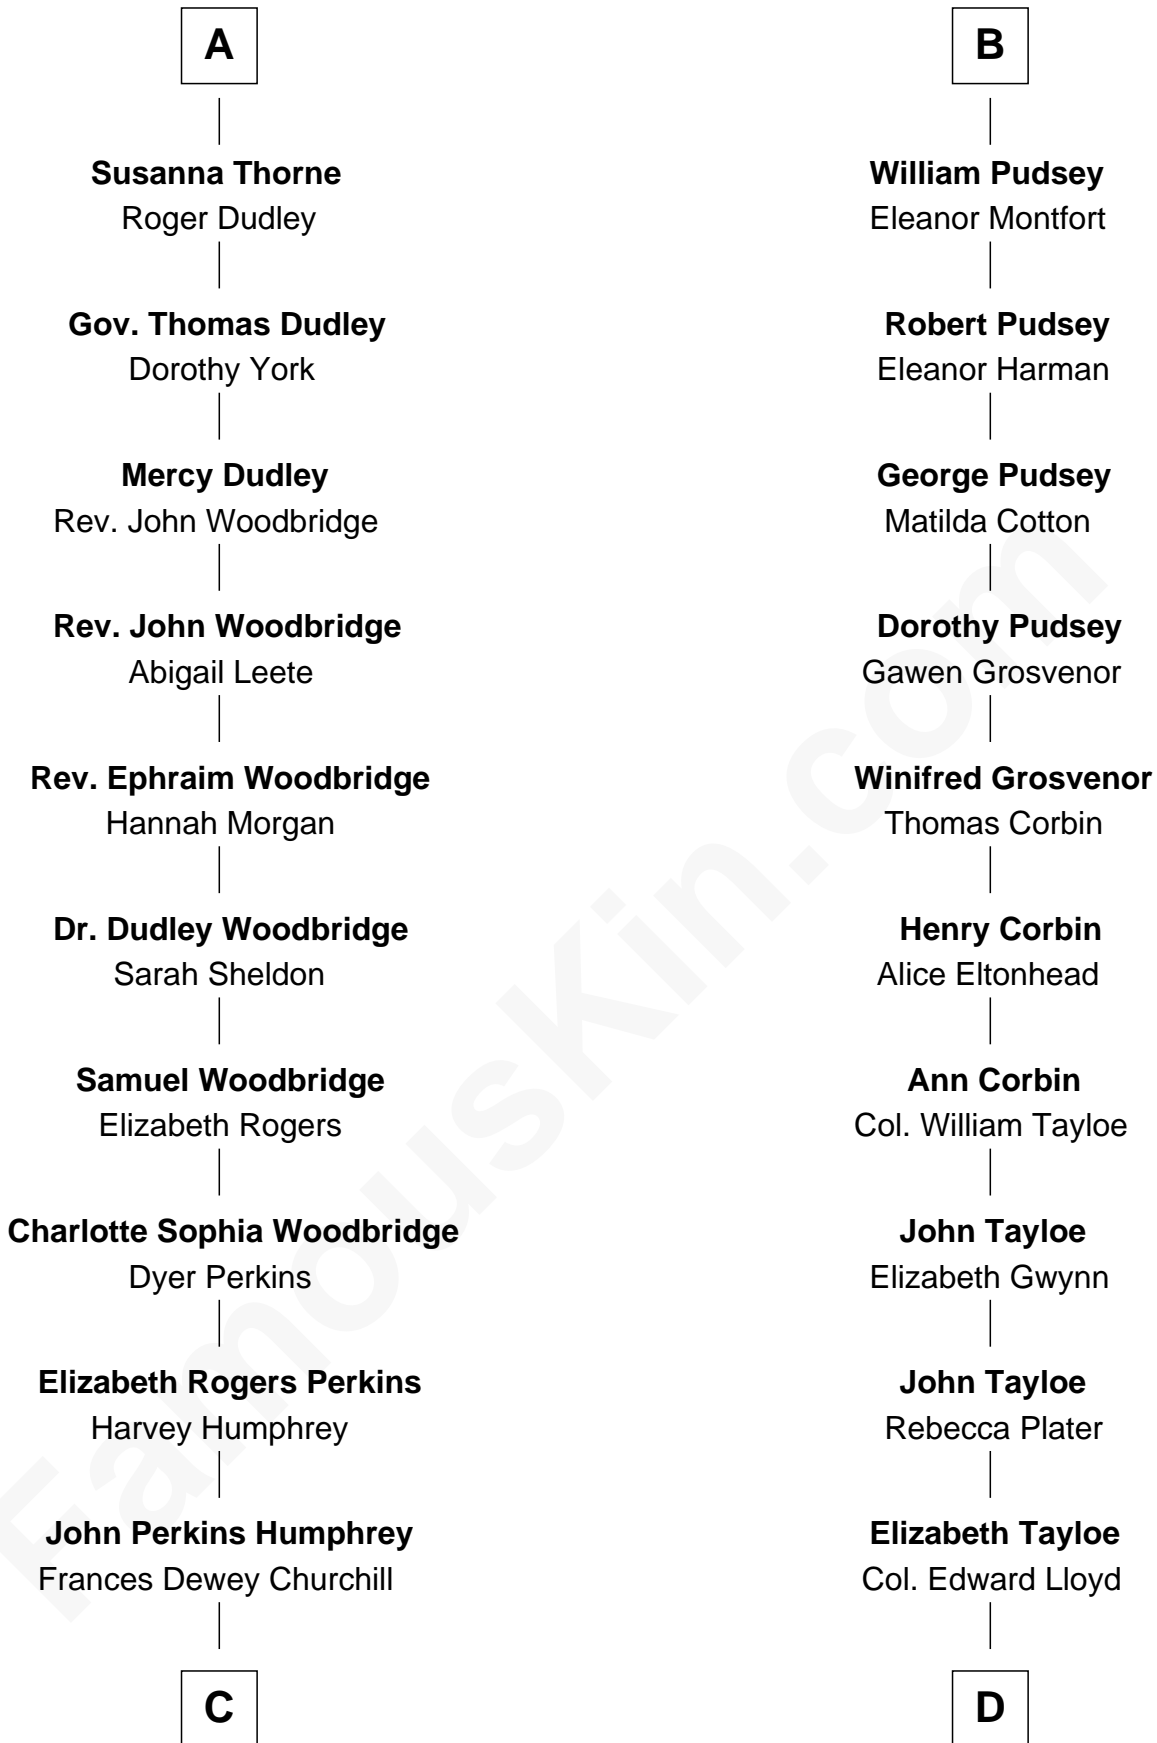

FamousKin.com
Relationship Chart of
Humphrey Bogart
Movie Actor

18th cousin 1 time removed of

Henry Lloyd
40th Governor of Maryland

Sir John Grey
 Avice Marmion

C

Maud Humphrey
Dr. Belmont Deforest Bogart

Humphrey Bogart
Movie Actor

D

Col. Edward Lloyd
Sally Scott Murray

Daniel Lloyd
Catherine Henry

Henry Lloyd
40th Governor of Maryland

FamousKin.com