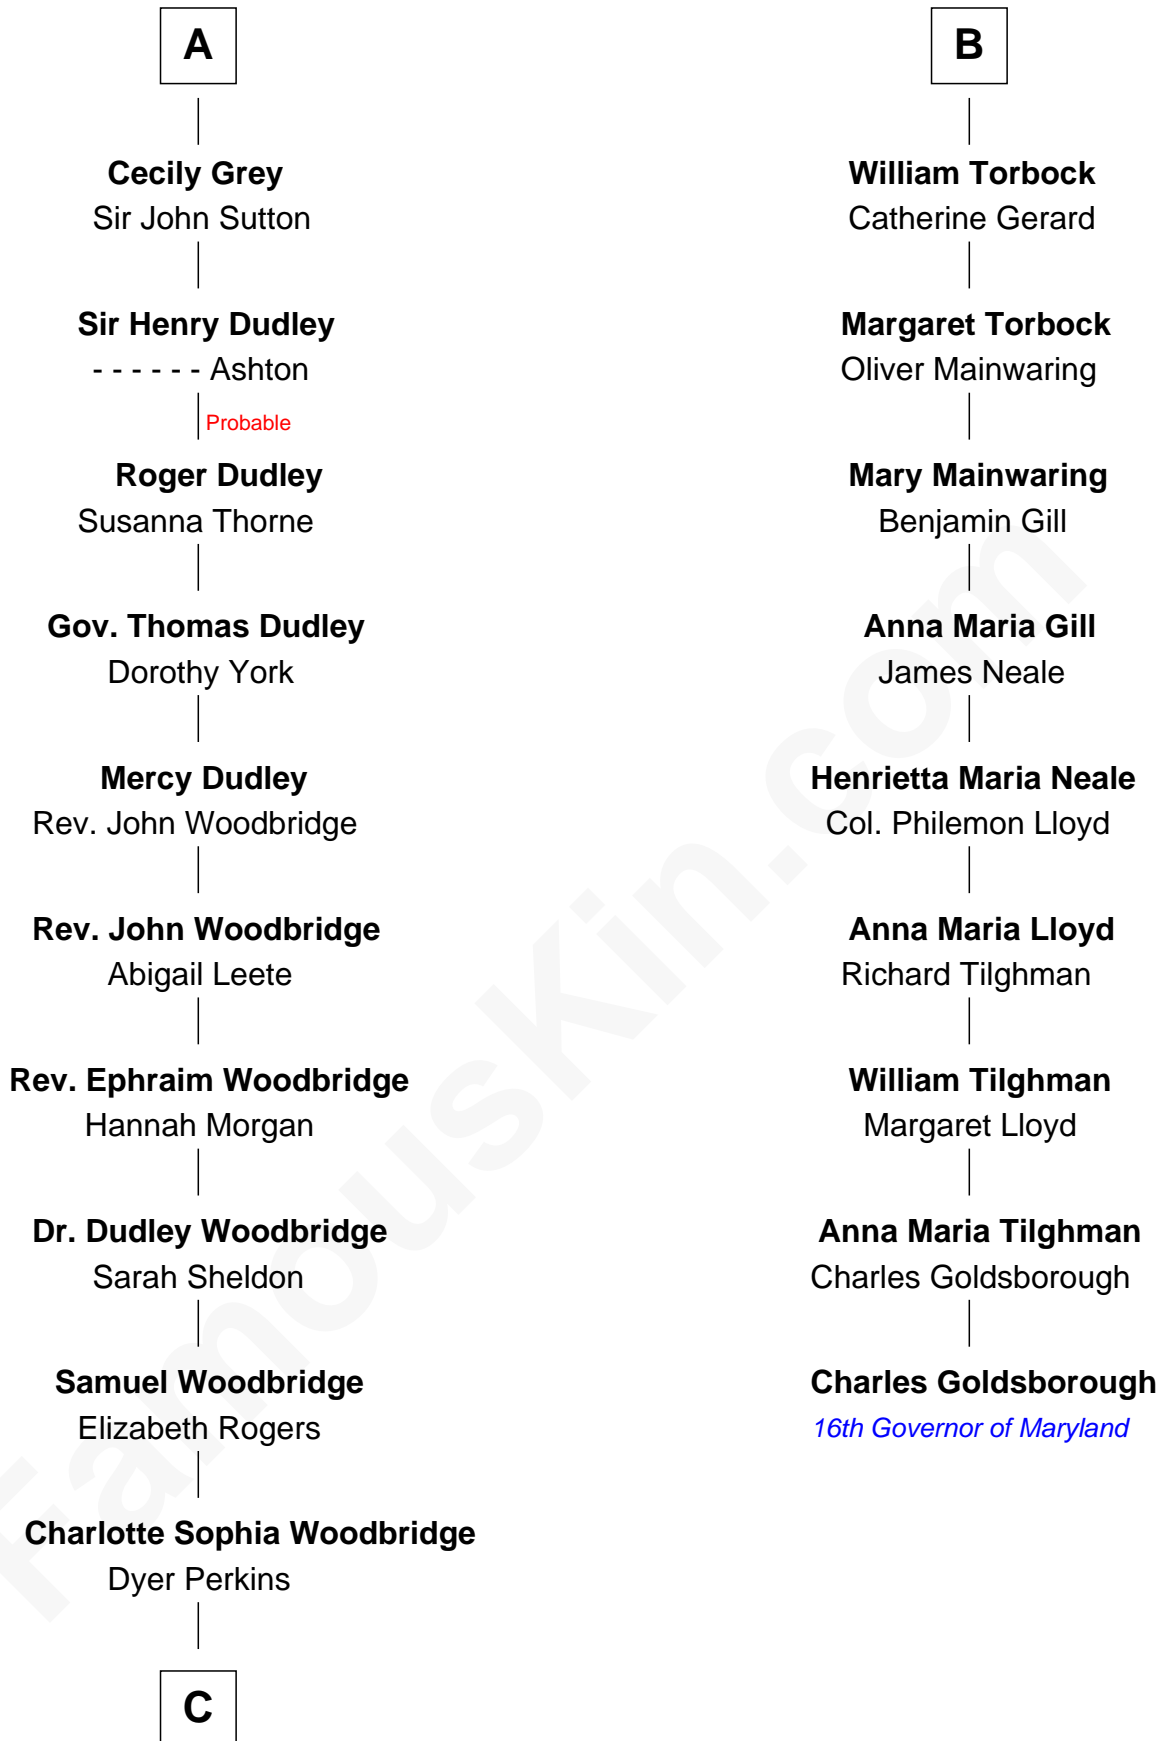

FamousKin.com
Relationship Chart of
Humphrey Bogart
Movie Actor

15th cousin 5 times removed of
Charles Goldsborough
16th Governor of Maryland

Bartholomew de Badlesmere
 Margaret de Clare

Margery de Badlesmere

Elizabeth Harington

William Bonville

Katherine Neville

Cecily Bonville

Thomas Grey

A

Elizabeth de Badlesmere

Sir William de Bohun

Elizabeth de Bohun

Sir Richard Fitzalan

Elizabeth Fitzalan

Sir Robert Goushill

Joan Goushill

Sir Thomas Stanley

Sir John Stanley

Elizabeth Weever

Margery Stanley

Sir William Torbock

Thomas Torbock

Elizabeth Moore

B

C

—
Elizabeth Rogers Perkins

Harvey Humphrey