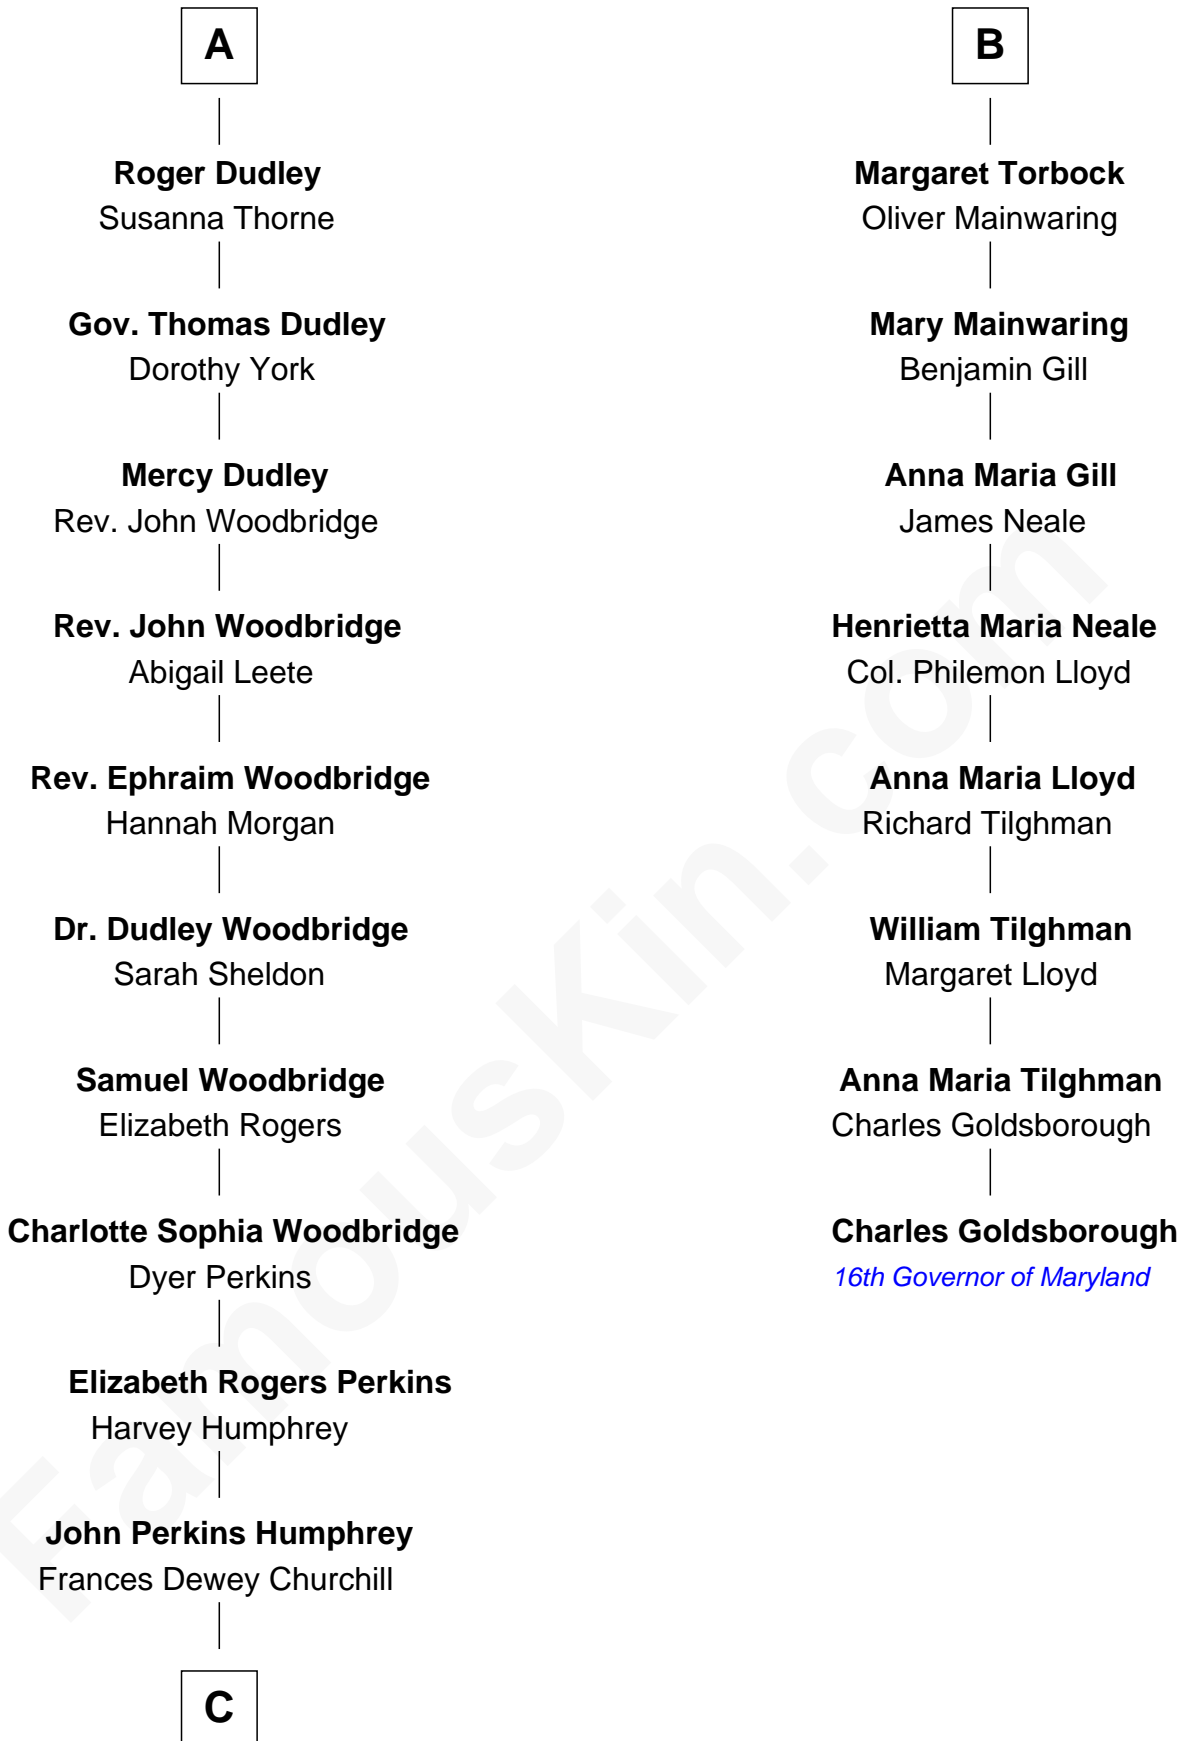

**FamousKin.com**  
**Relationship Chart of**  
**Humphrey Bogart**  
*Movie Actor*

**14th cousin 4 times removed of**  
**Charles Goldsborough**  
*16th Governor of Maryland*

**C**

**Maud Humphrey**  
Dr. Belmont Deforest Bogart

**Humphrey Bogart**  
*Movie Actor*

FamousKin.com