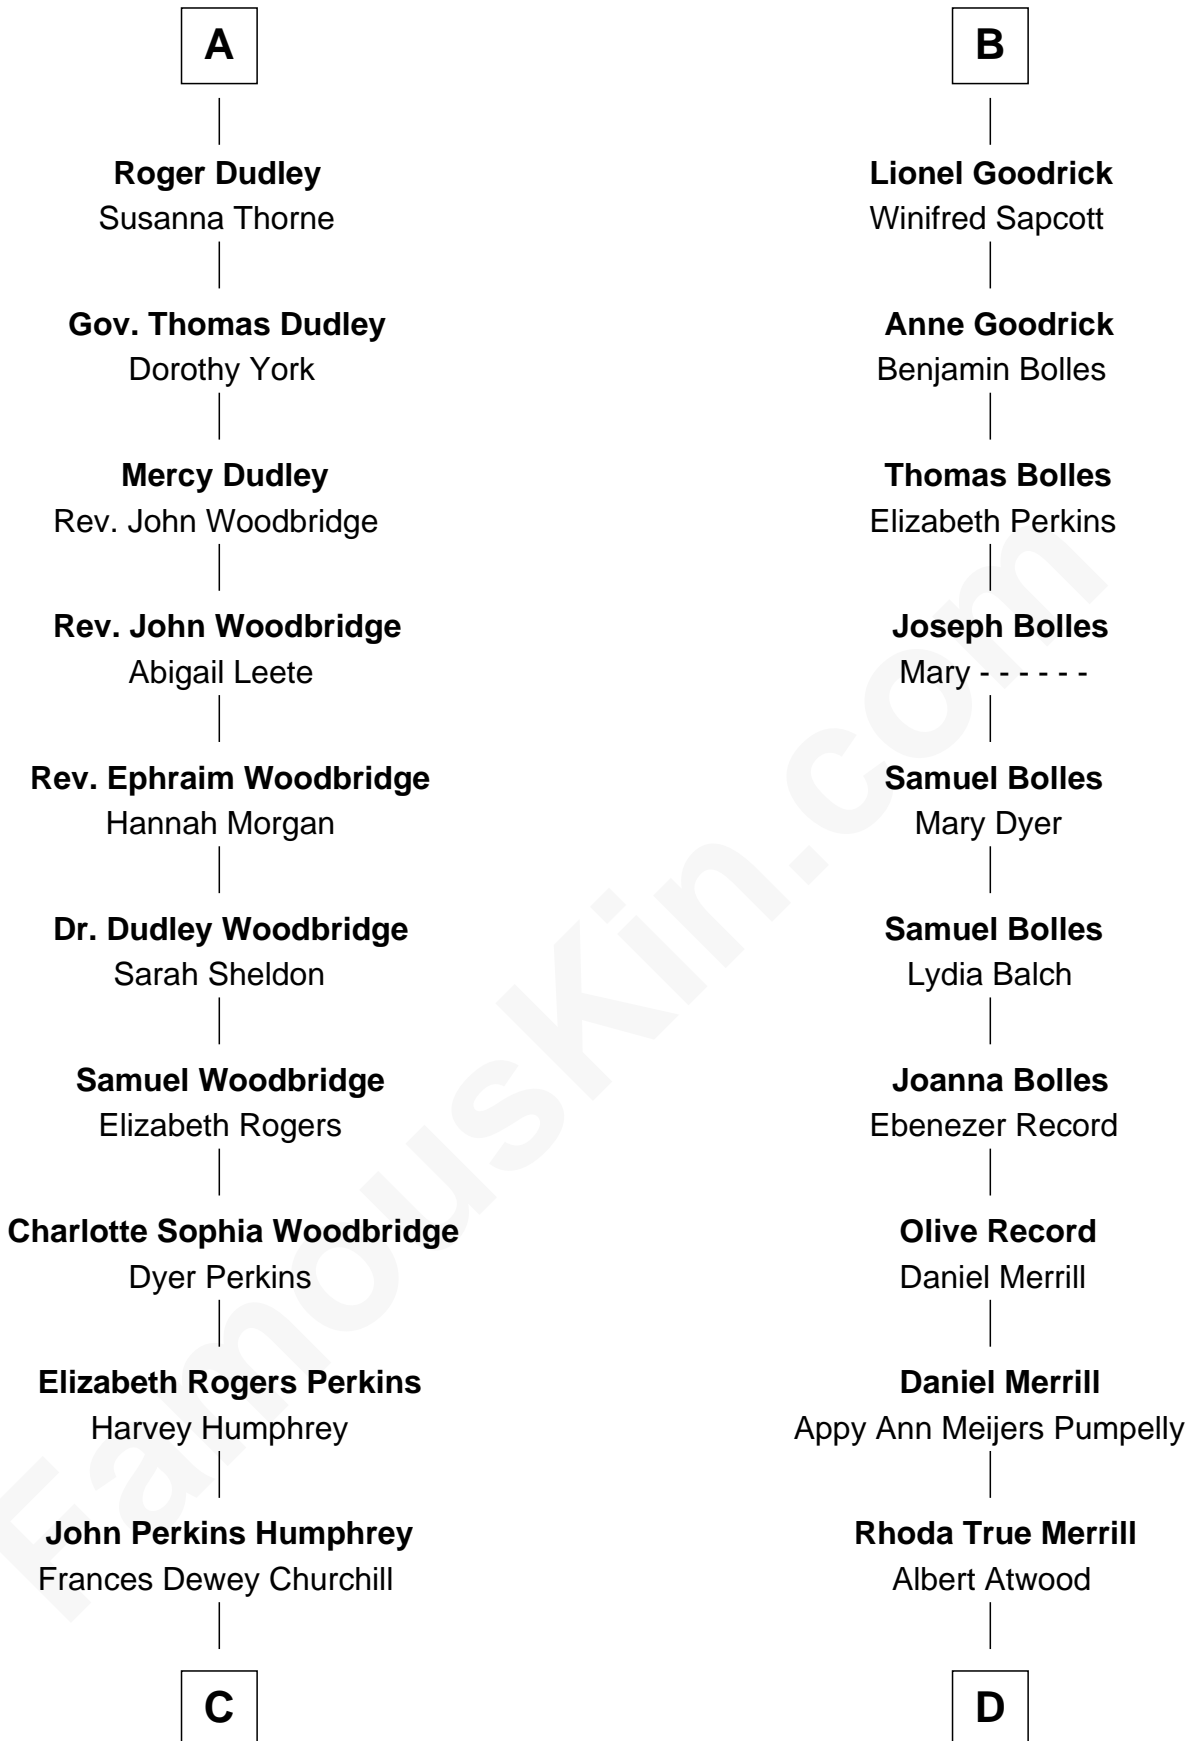

FamousKin.com
Relationship Chart of
Humphrey Bogart
Movie Actor

18th cousin 3 times removed of
Dave Cowens
NBA Hall of Famer

C

Maud Humphrey
Dr. Belmont Deforest Bogart

Humphrey Bogart
Movie Actor

D

Thomas Albert Atwood
Priscilla Ann Kelly