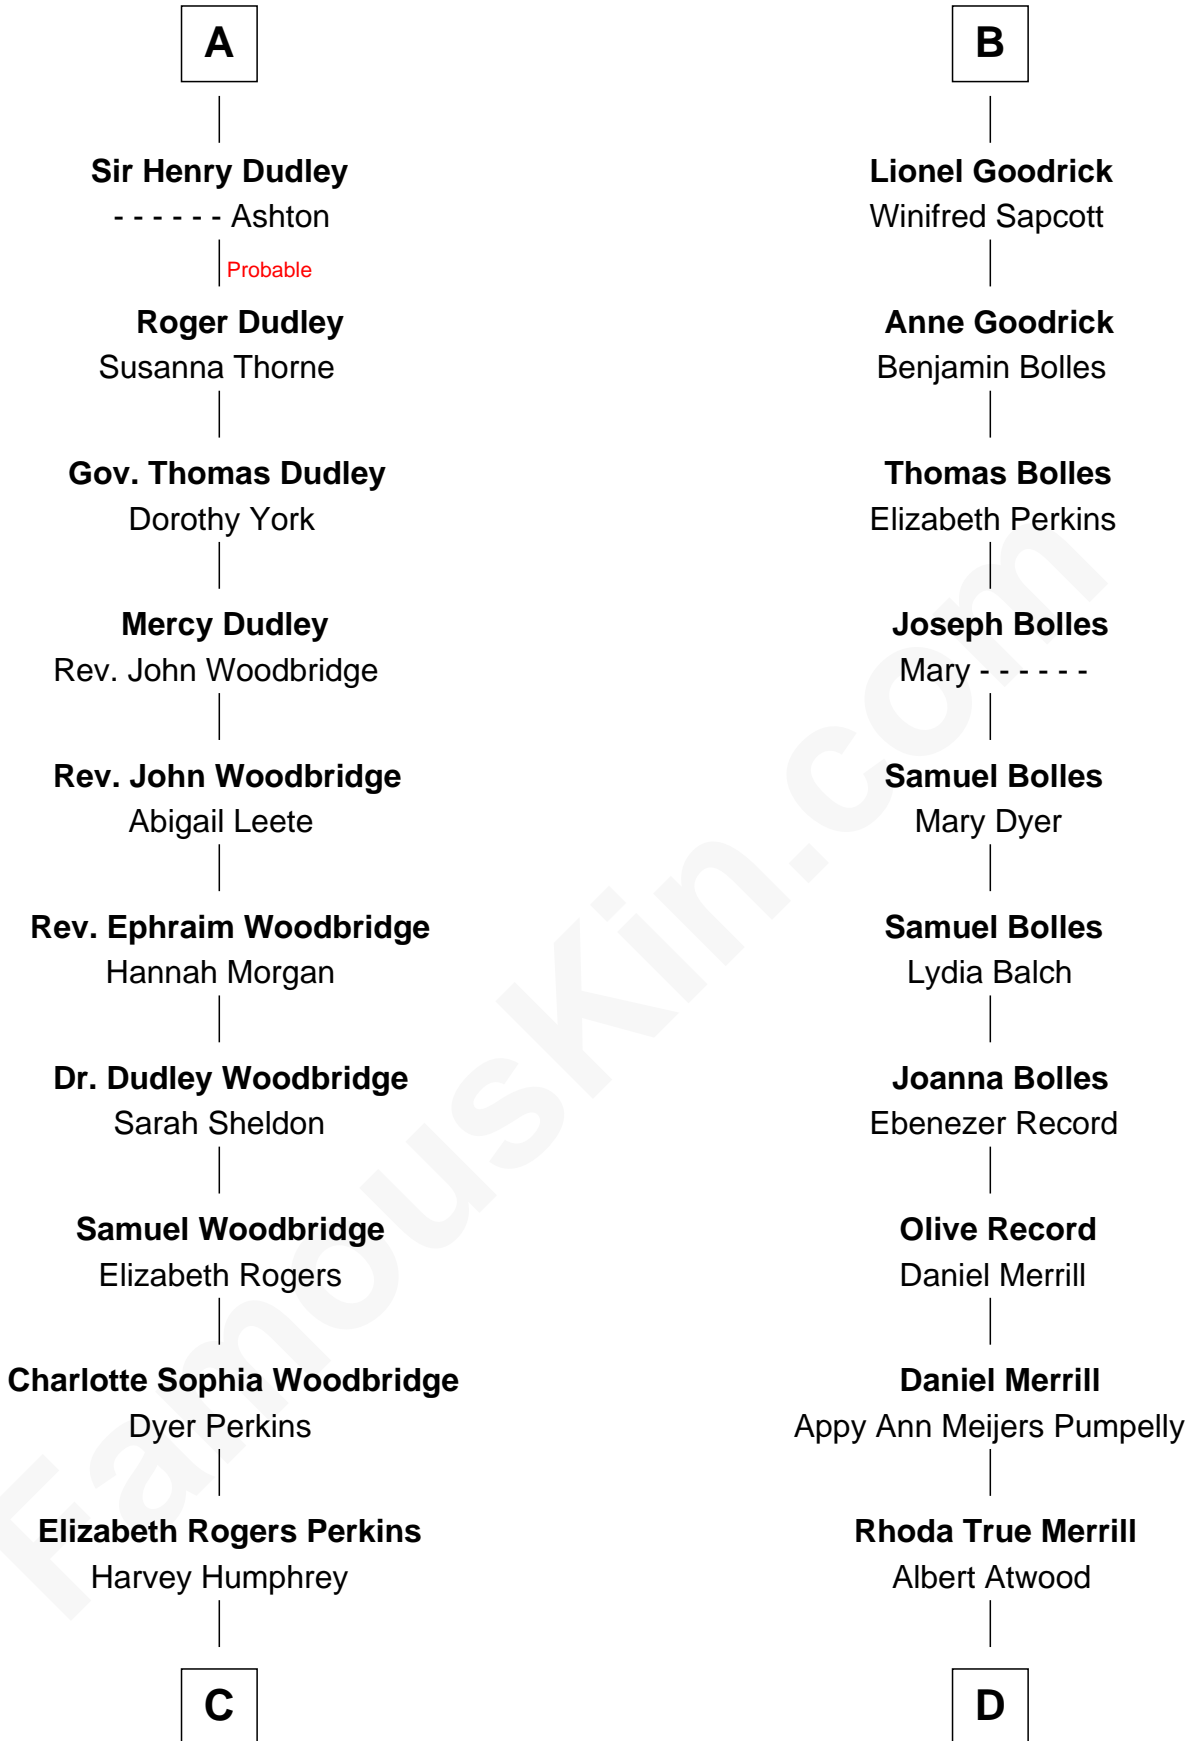

FamousKin.com
Relationship Chart of
Humphrey Bogart
Movie Actor

19th cousin 2 times removed of
Dave Cowens
NBA Hall of Famer

C

John Perkins Humphrey

Frances Dewey Churchill

Maud Humphrey

Dr. Belmont Deforest Bogart

Humphrey Bogart

Movie Actor

D

Thomas Albert Atwood

Priscilla Ann Kelly

Charles Albert Atwood

Mina Sylvia Cundiff

Stanley True Atwood