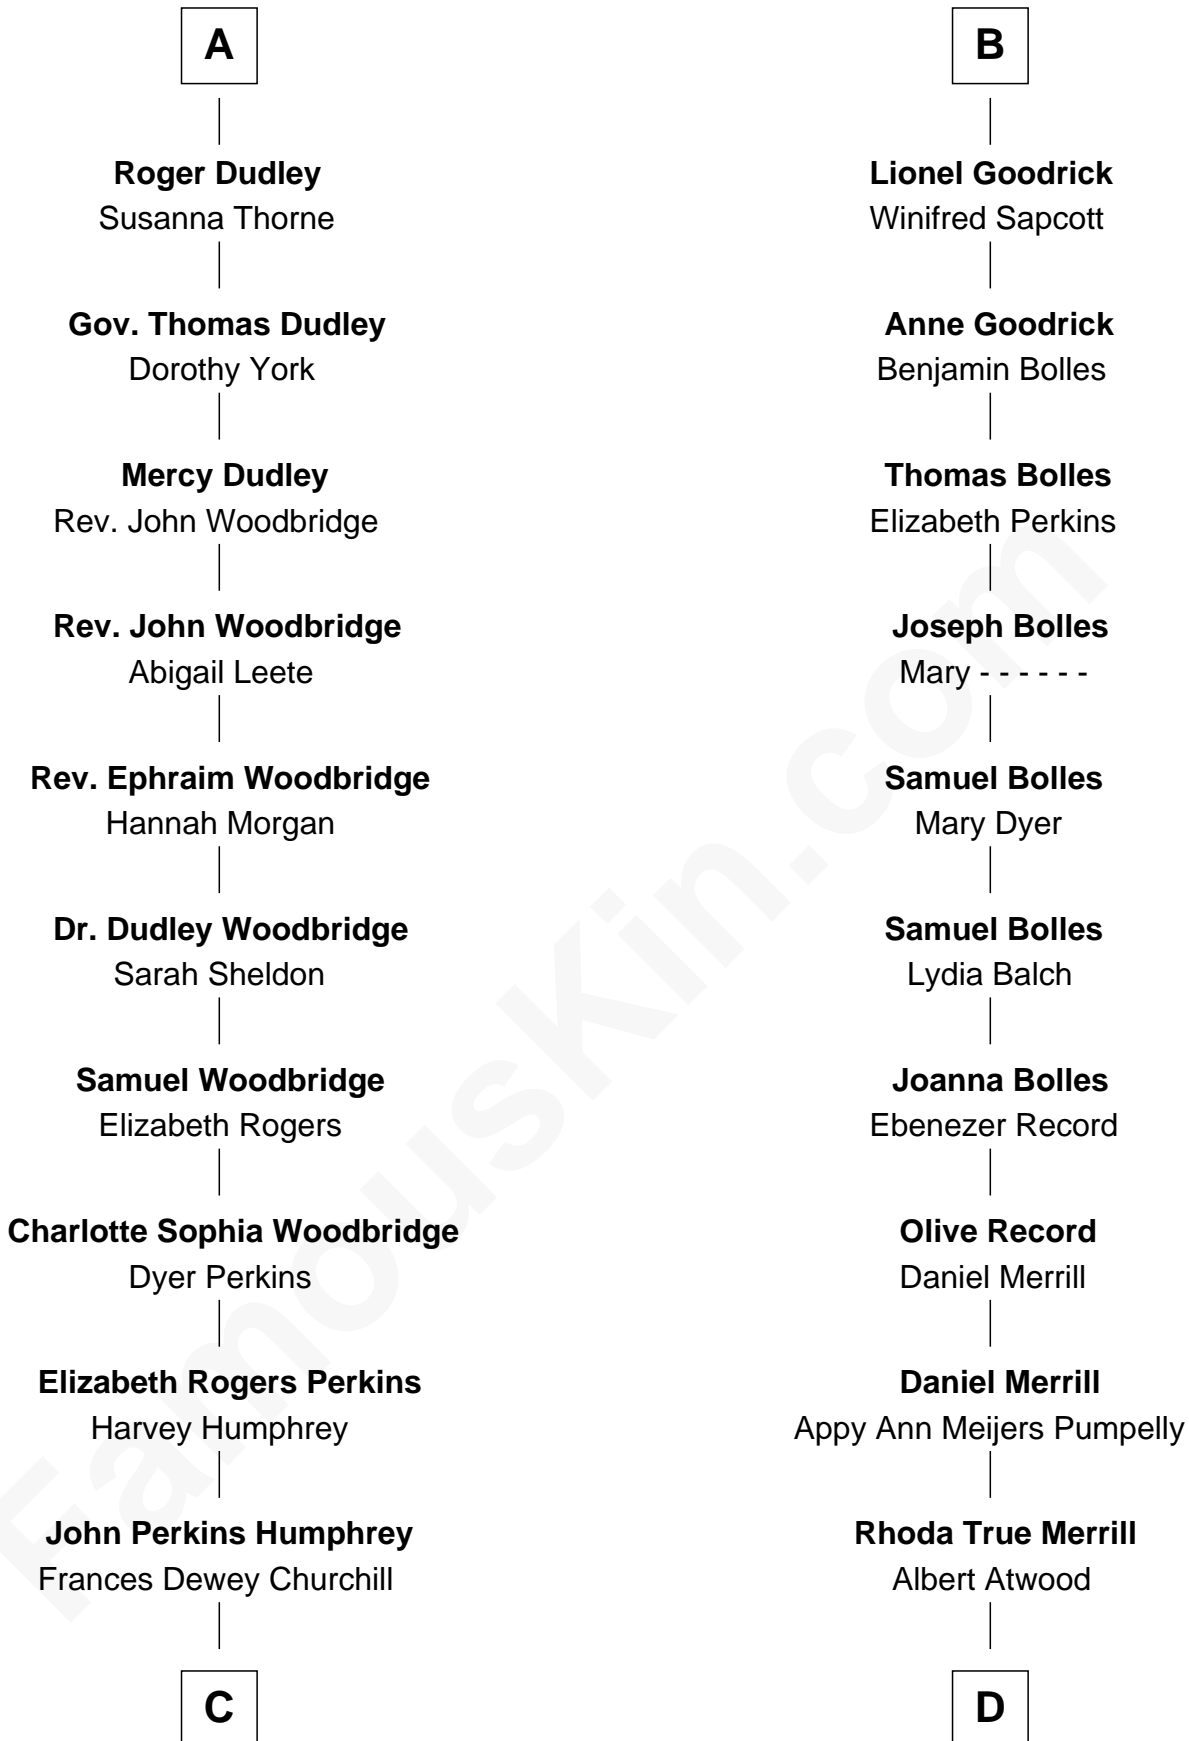

FamousKin.com
Relationship Chart of
Humphrey Bogart
Movie Actor

18th cousin 3 times removed of
Dave Cowens
NBA Hall of Famer

Sir Henry de Percy
 Idoine de Clifford

C

Maud Humphrey
Dr. Belmont Deforest Bogart